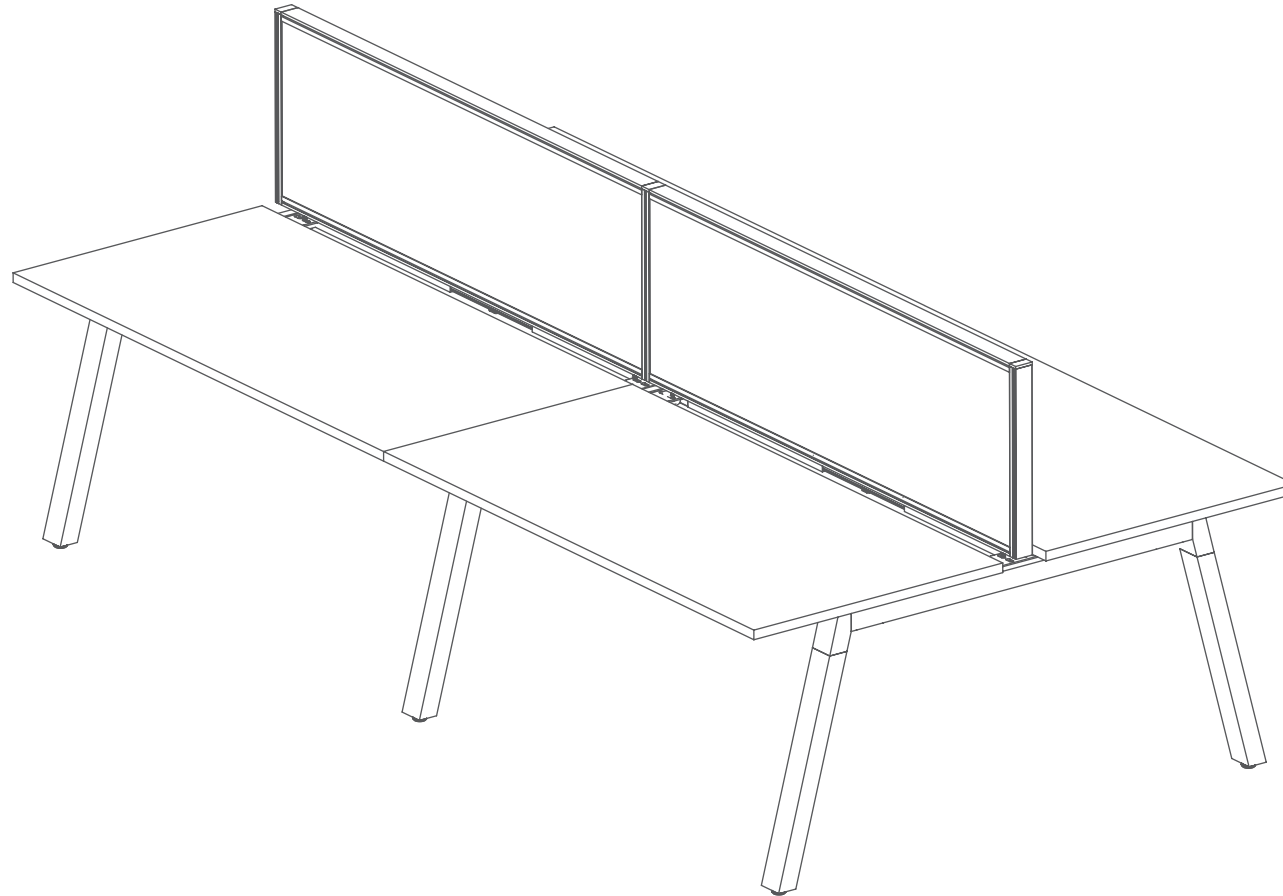

Optional Studio50 Screen

Assembly Instructions

Studio50
Screens are
Australian
Made.