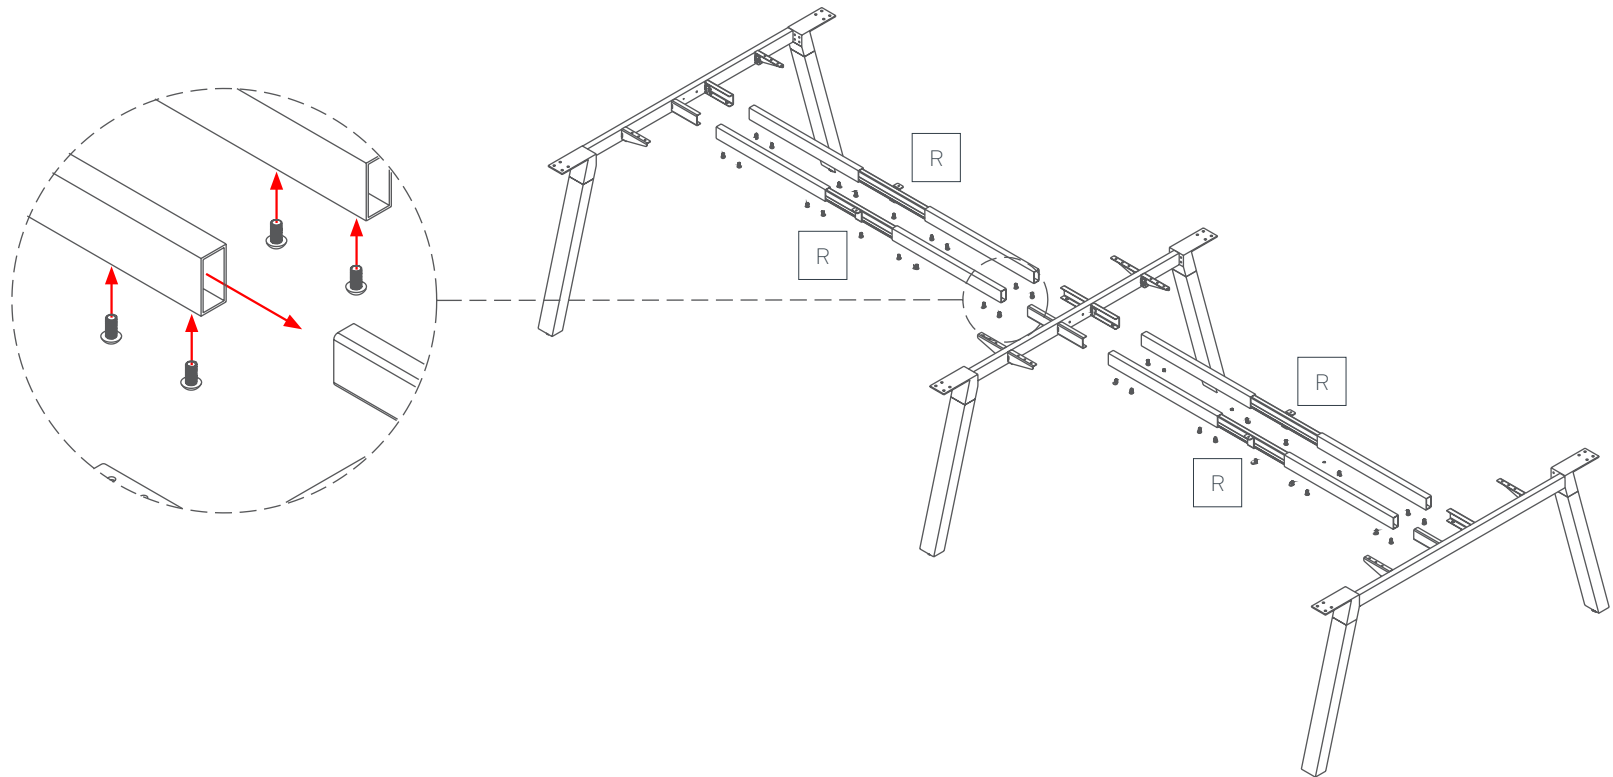

STEP 3:

Plantation 4-User Desk

Assembly Instructions

STEP 4:

STEP 5:

Plantation 4-User Desk

Assembly Instructions

STEP 6:

STEP 7:

24 x ST8 - 23mm

24 x ST6 - 23mm

4 x ST5 - 23mm

Plantation 4-User Desk

Assembly Instructions

Complete:

Optional Studio50 Screen