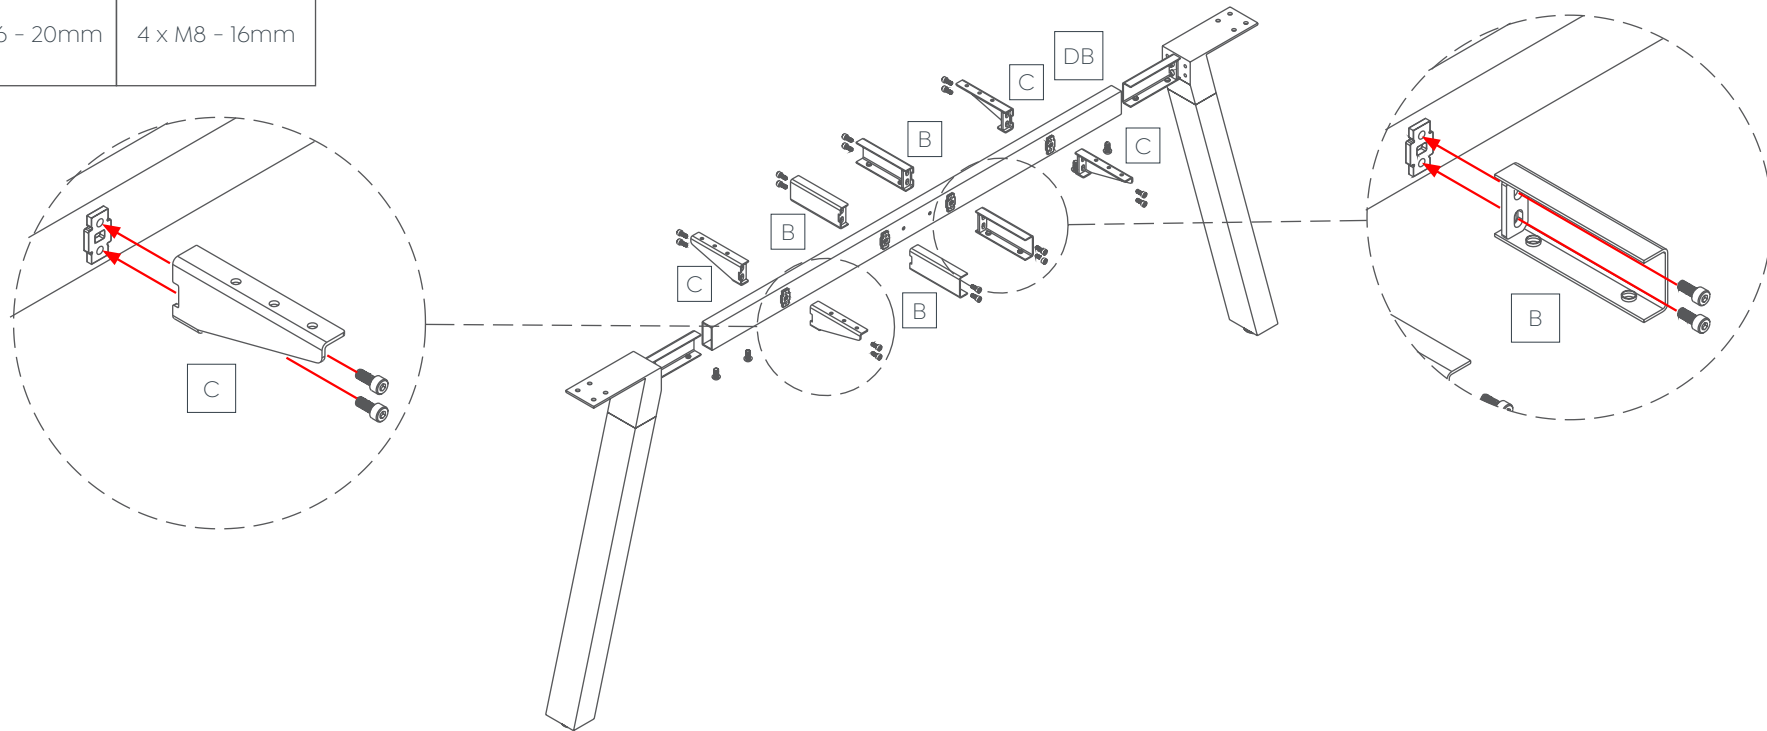

STEP 3:

Plantation 4-User Desk

Assembly Instructions

STEP 4:

STEP 5:

Plantation 4-User Desk

Assembly Instructions

STEP 6:

STEP 7:

24 x ST8 - 23mm

24 x ST6 - 23mm

4 x ST5 - 23mm

Plantation 4-User Desk

Assembly Instructions

Complete:

Optional Studio50 Screen