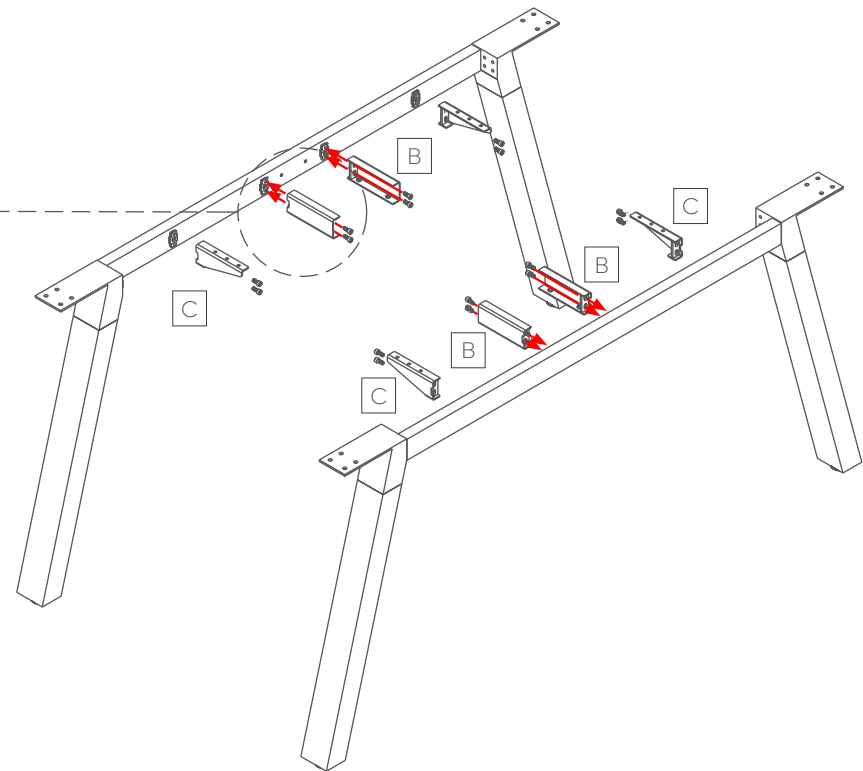

Plantation 4-User Desk

Assembly Instructions

Plantation 4-User Desk

Components List

STEP 1:

Plantation 4-User Desk

Assembly Instructions

STEP 2:

STEP 3:

Plantation 4-User Desk

Assembly Instructions

STEP 4:

STEP 5:

Plantation 4-User Desk

Assembly Instructions

STEP 6:

STEP 7:

24 x ST8 - 23mm

24 x ST6 - 23mm

4 x ST5 - 23mm

Plantation 4-User Desk

Assembly Instructions

Complete:

Optional Studio50 Screen