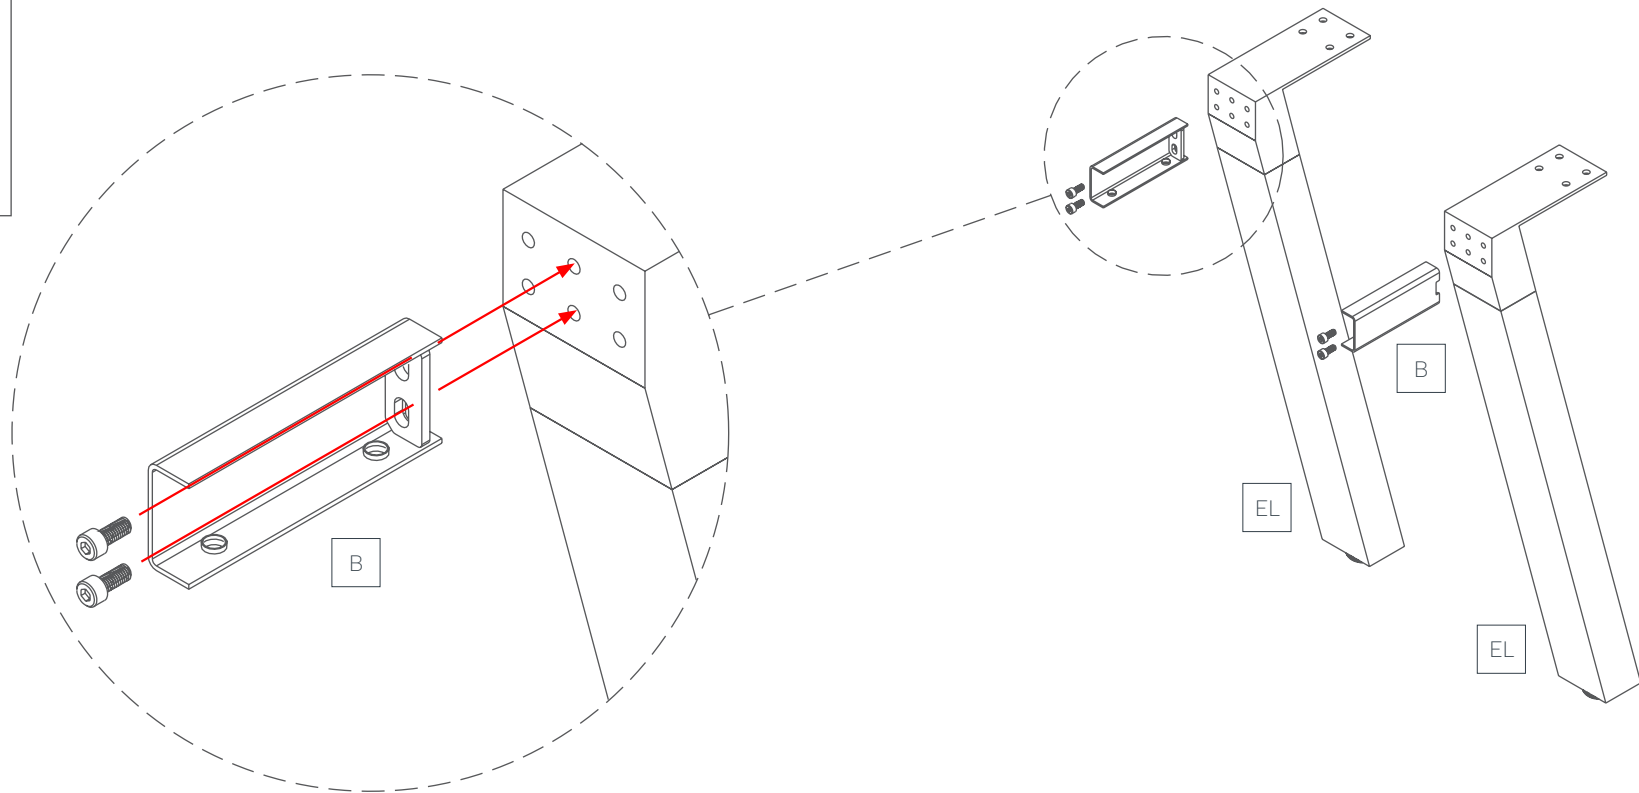

Plantation 4-User Desk

Assembly Instructions

STEP 4: