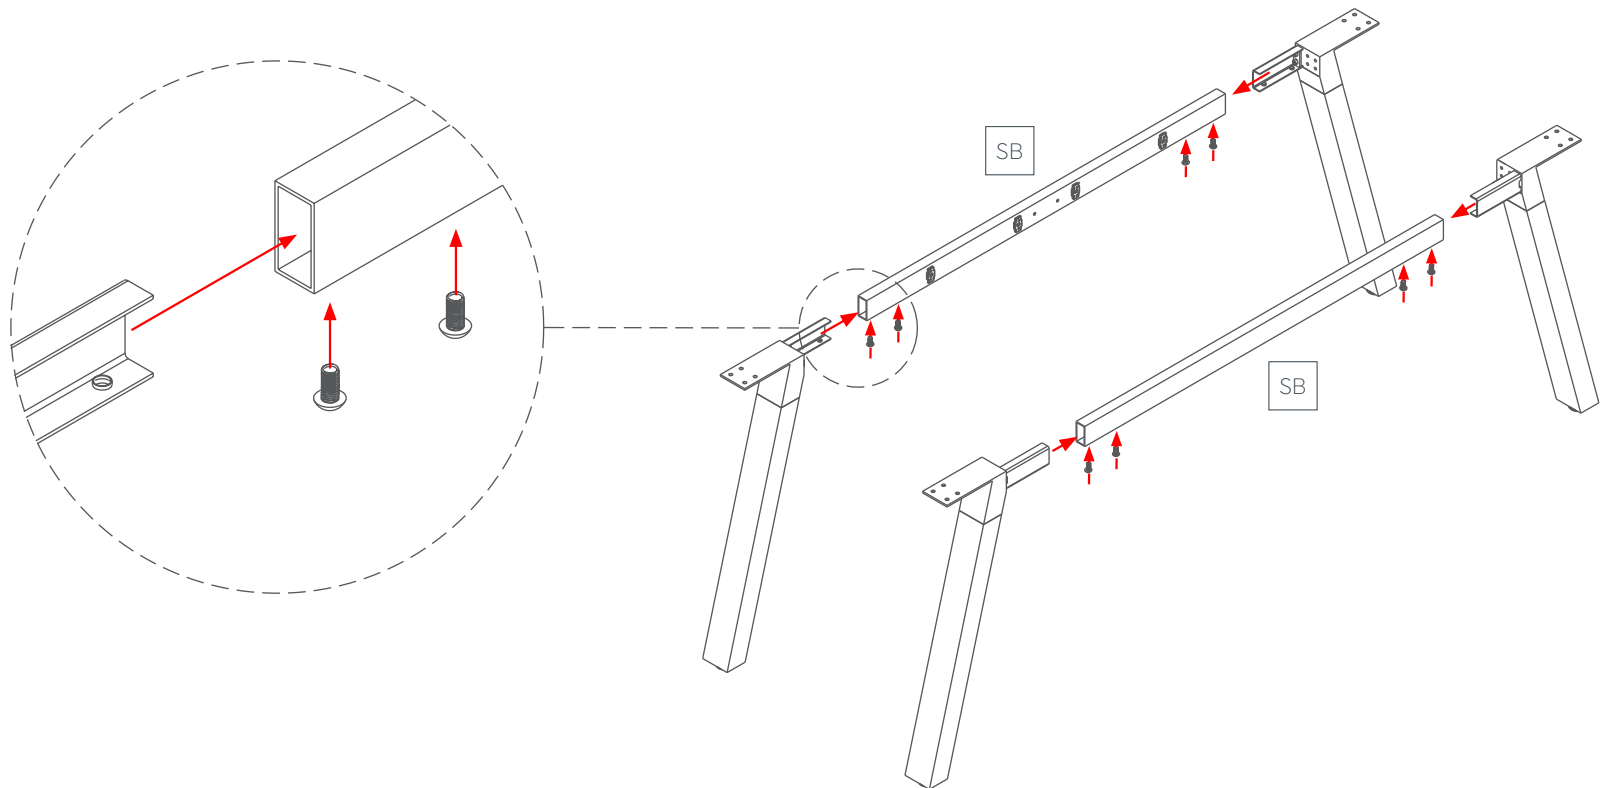

Plantation 4-User Desk

Assembly Instructions

Plantation 4-User Desk

Components List

STEP 1:

Plantation 4-User Desk

Assembly Instructions

STEP 2:

STEP 7:

24 x ST8 - 23mm

24 x ST6 - 23mm

4 x ST5 - 23mm

Plantation 4-User Desk

Assembly Instructions

Complete:

Optional Studio50 Screen