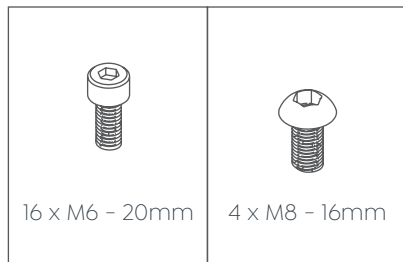

STEP 3:

Plantation 4-User Desk

Assembly Instructions

STEP 4:

STEP 5:

Plantation 4-User Desk

Assembly Instructions

STEP 6:

STEP 7:

24 x ST8 - 23mm

24 x ST6 - 23mm

4 x ST5 - 23mm

Plantation 4-User Desk

Assembly Instructions

Complete:

Optional Studio50 Screen