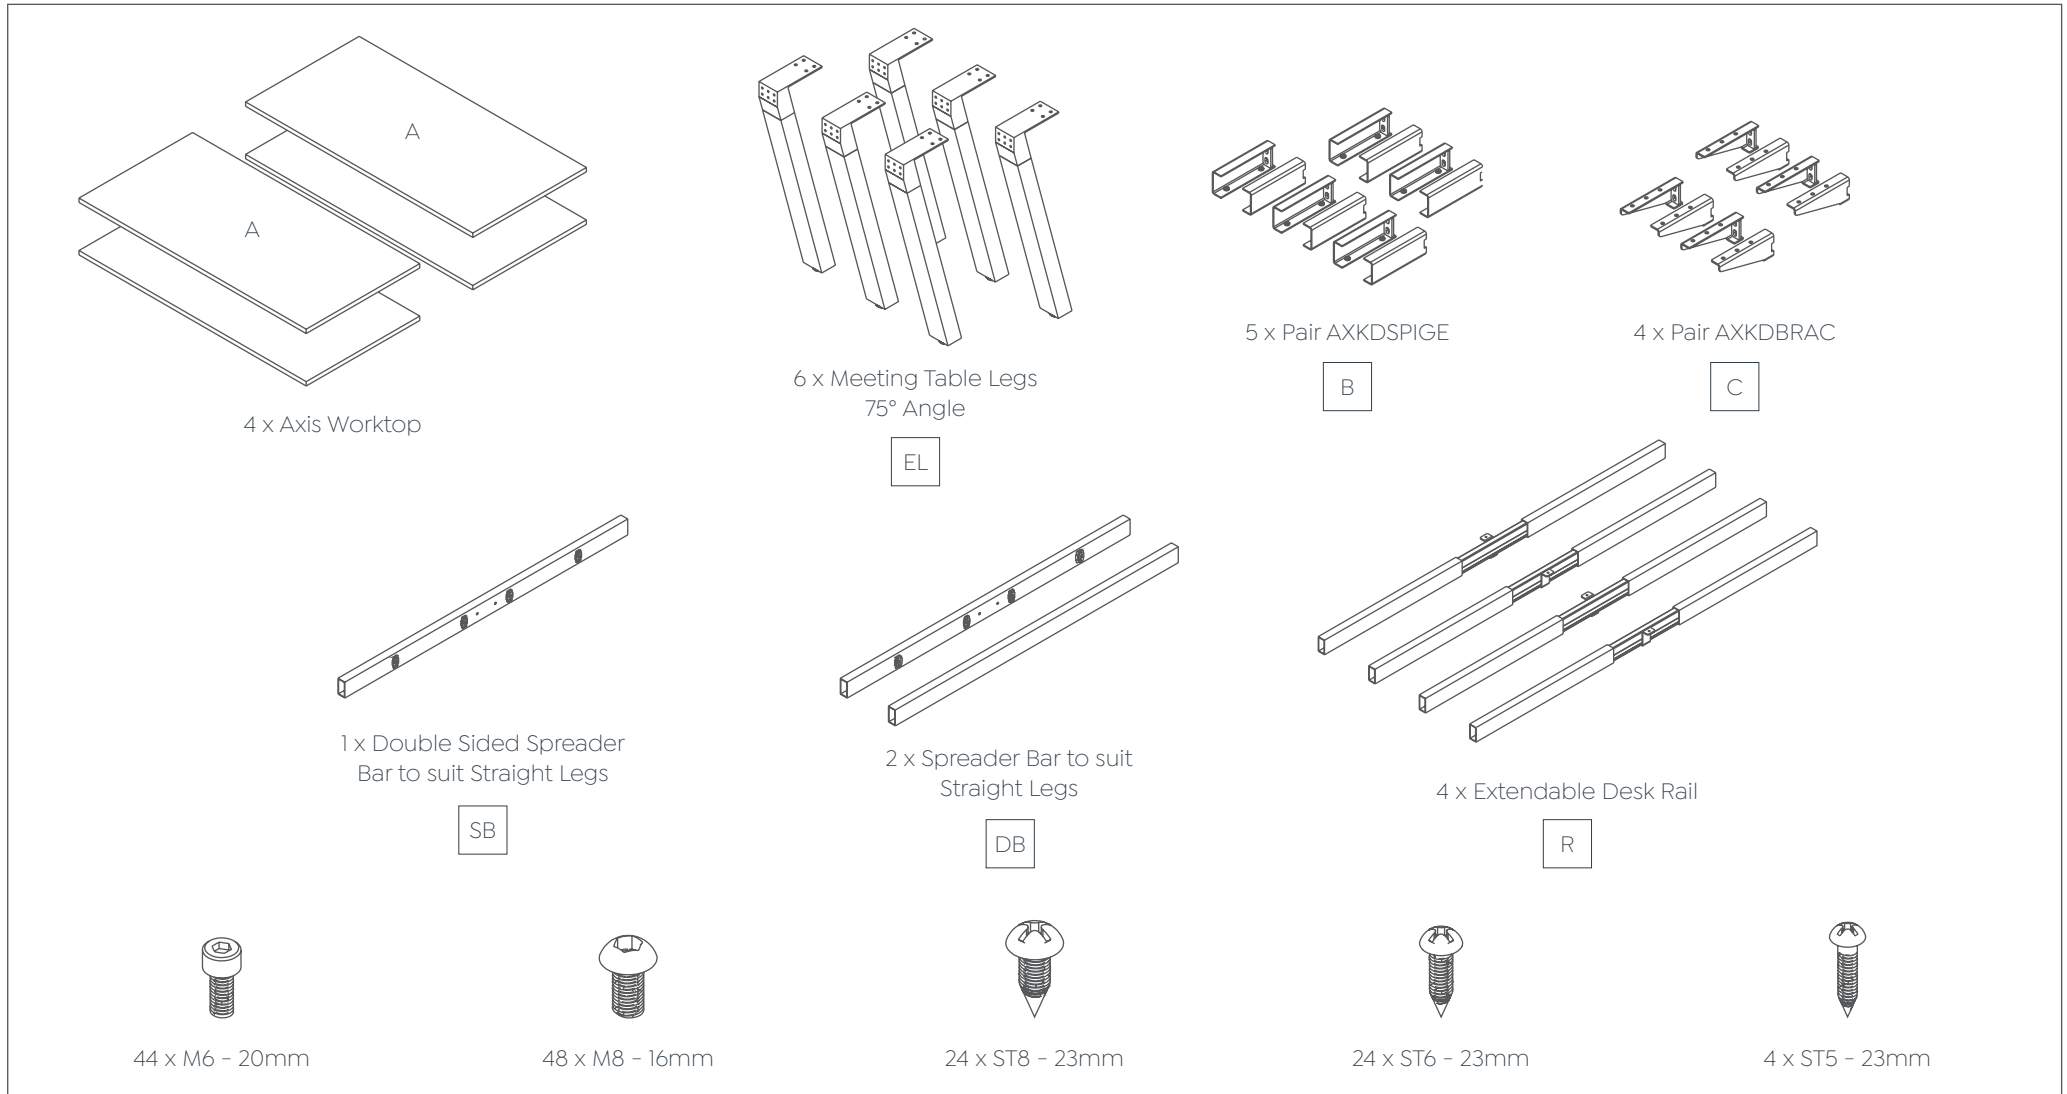

Plantation 4-User Desk

Assembly Instructions

Plantation 4-User Desk

Components List

STEP 1:

Plantation 4-User Desk

Assembly Instructions

STEP 2:

STEP 3:

Plantation 4-User Desk

Assembly Instructions

STEP 4:

STEP 5:

Plantation 4-User Desk

Assembly Instructions

STEP 6:

STEP 7:

24 x ST8 - 23mm

24 x ST6 - 23mm

4 x ST5 - 23mm

Plantation 4-User Desk

Assembly Instructions

Complete:

Optional Studio50 Screen