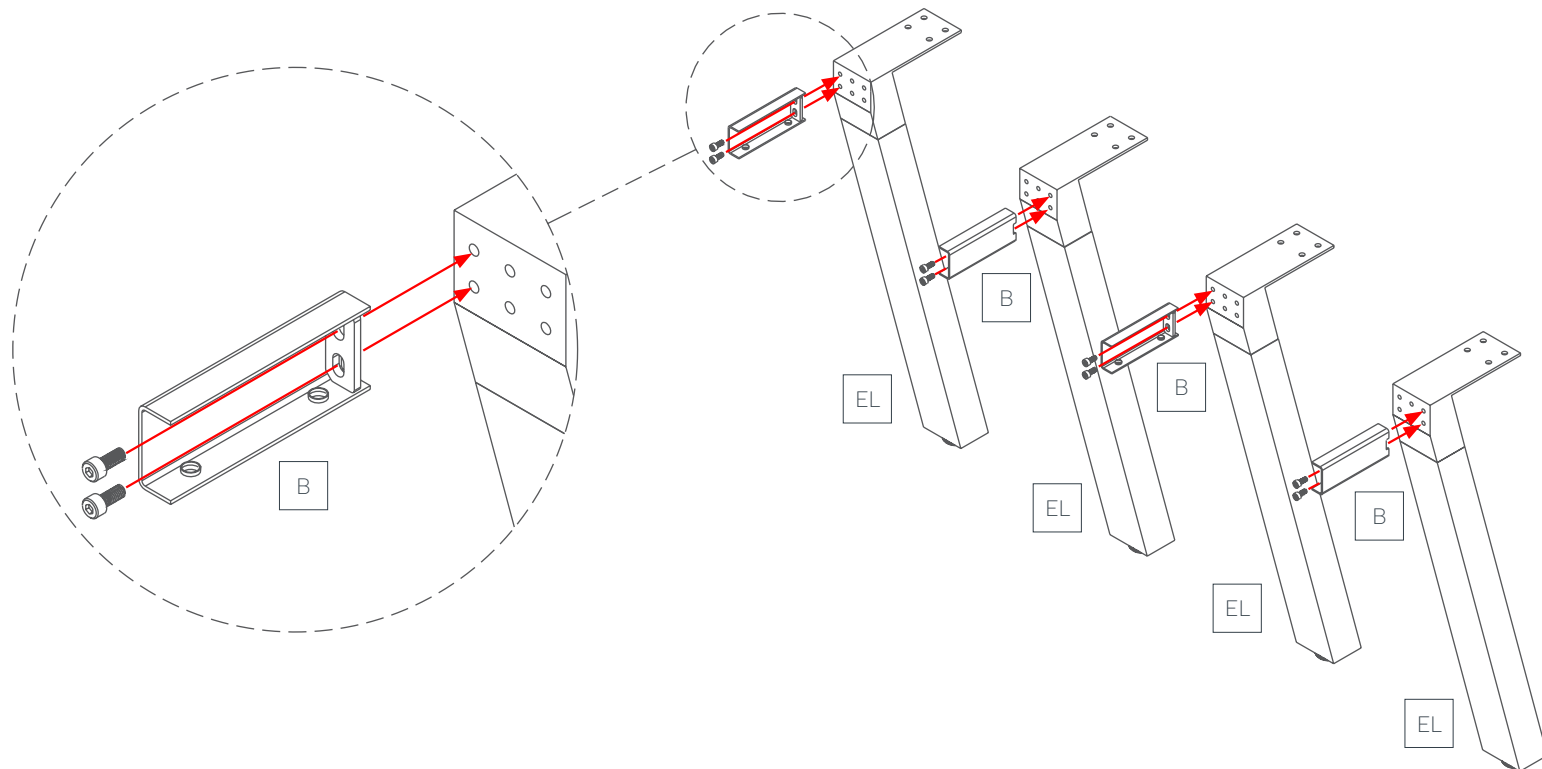

Plantation 4-User Desk

Assembly Instructions

Plantation 4-User Desk

Components List

STEP 1:

Plantation 4-User Desk

Assembly Instructions

STEP 2:

STEP 7:

24 x ST8 - 23mm

24 x ST6 - 23mm

4 x ST5 - 23mm

Plantation 4-User Desk

Assembly Instructions

Complete:

Optional Studio50 Screen