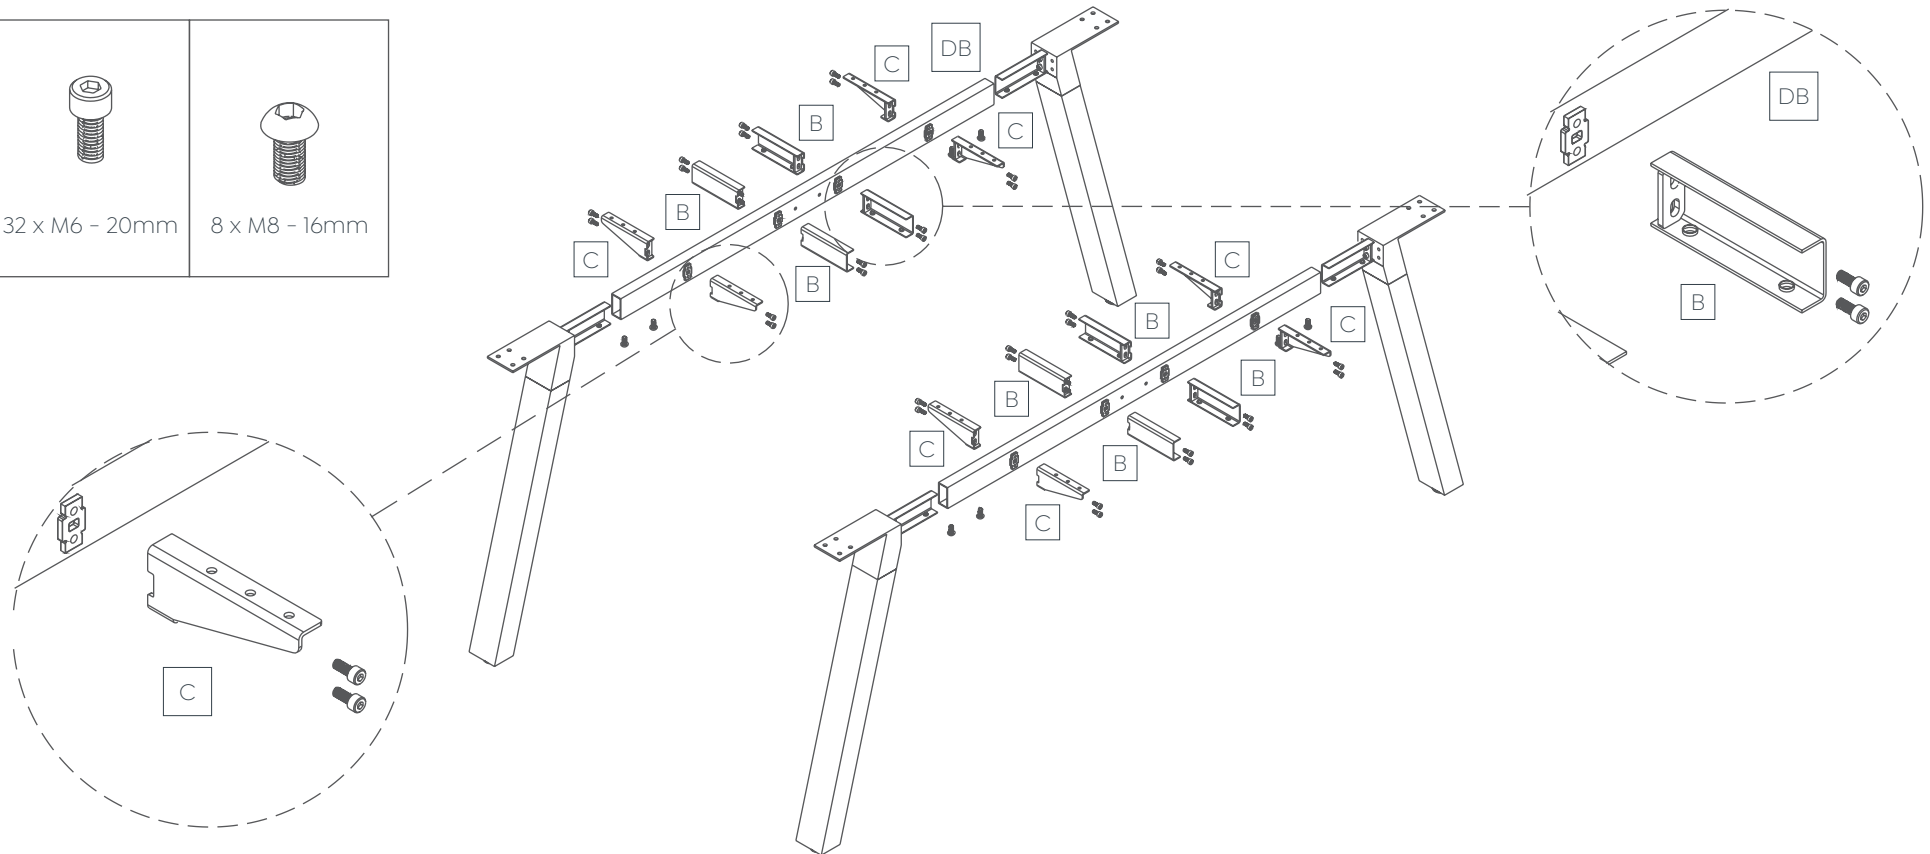

STEP 3:

Plantation 6-User Desk

Assembly Instructions

STEP 4:

STEP 5:

Plantation 6-User Desk

Assembly Instructions

STEP 6:

STEP 7:

32 x ST8 - 23mm

36 x ST6 - 23mm

6 x ST5 - 23mm

Plantation 6-User Desk

Assembly Instructions

Complete:

Optional Studio50 Screen