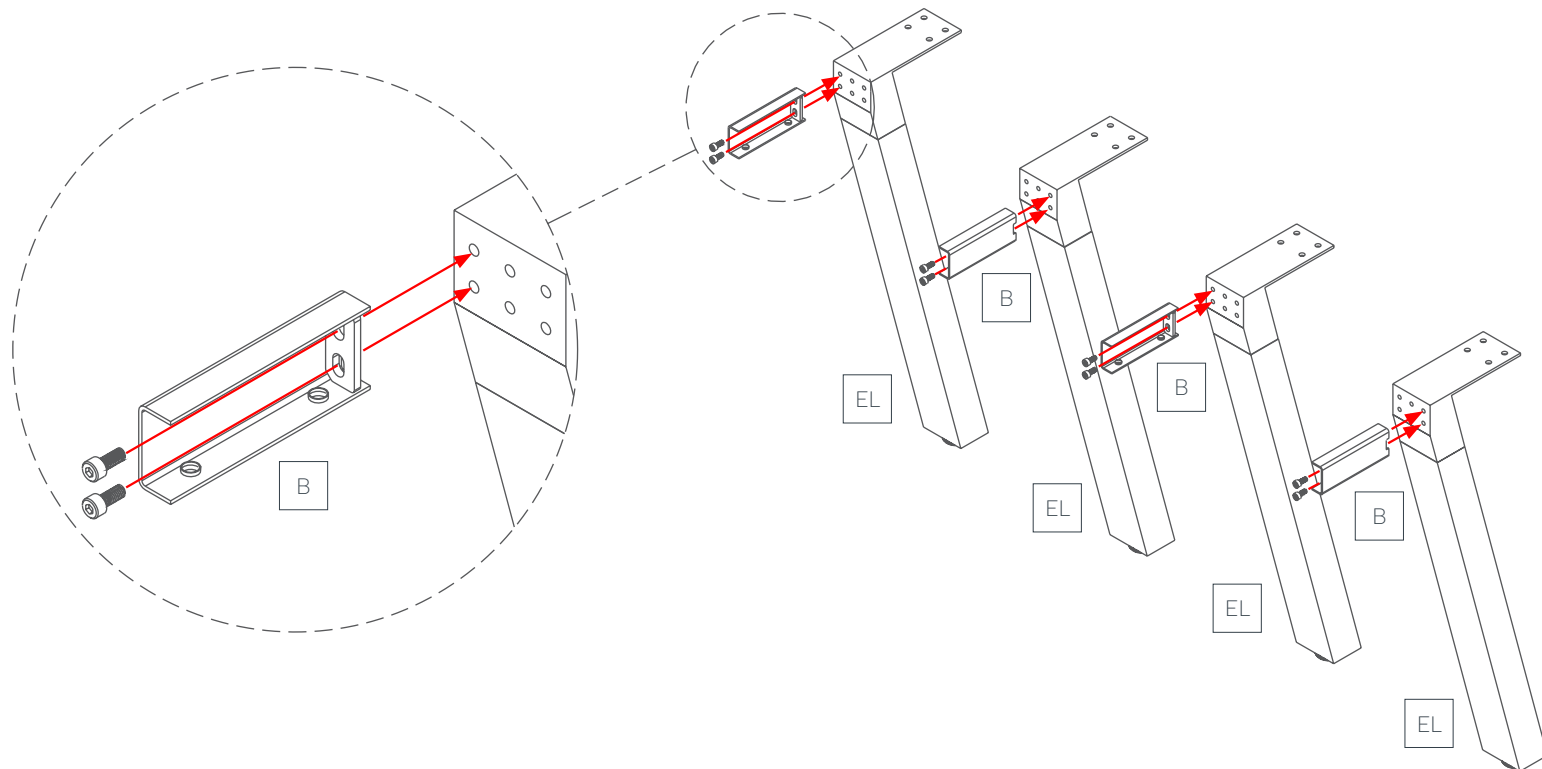

Plantation 6-User Desk

Assembly Instructions

Plantation 6-User Desk

Components List

STEP 1:

Plantation 6-User Desk

Assembly Instructions

STEP 2:

STEP 7:

32 x ST8 - 23mm

36 x ST6 - 23mm

6 x ST5 - 23mm

Plantation 6-User Desk

Assembly Instructions

Complete:

Optional Studio50 Screen