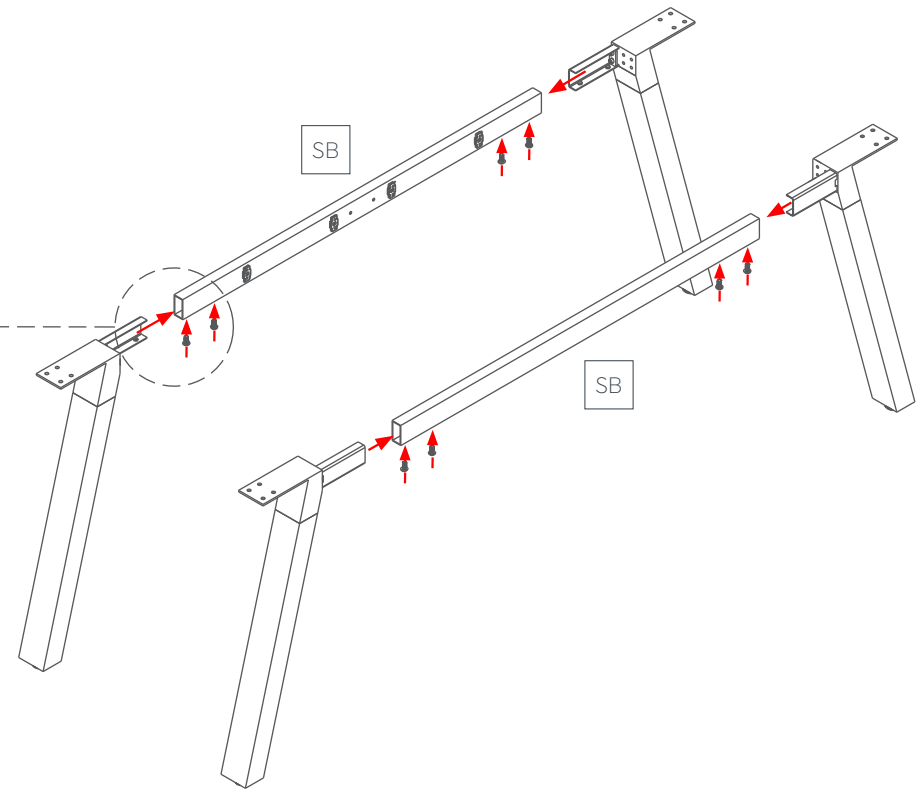

Plantation 6-User Desk

Assembly Instructions

Plantation 6-User Desk

Components List

STEP 1:

Plantation 6-User Desk

Assembly Instructions

STEP 2:

STEP 7:

32 x ST8 - 23mm

36 x ST6 - 23mm

6 x ST5 - 23mm

Plantation 6-User Desk

Assembly Instructions

Complete:

Optional Studio50 Screen