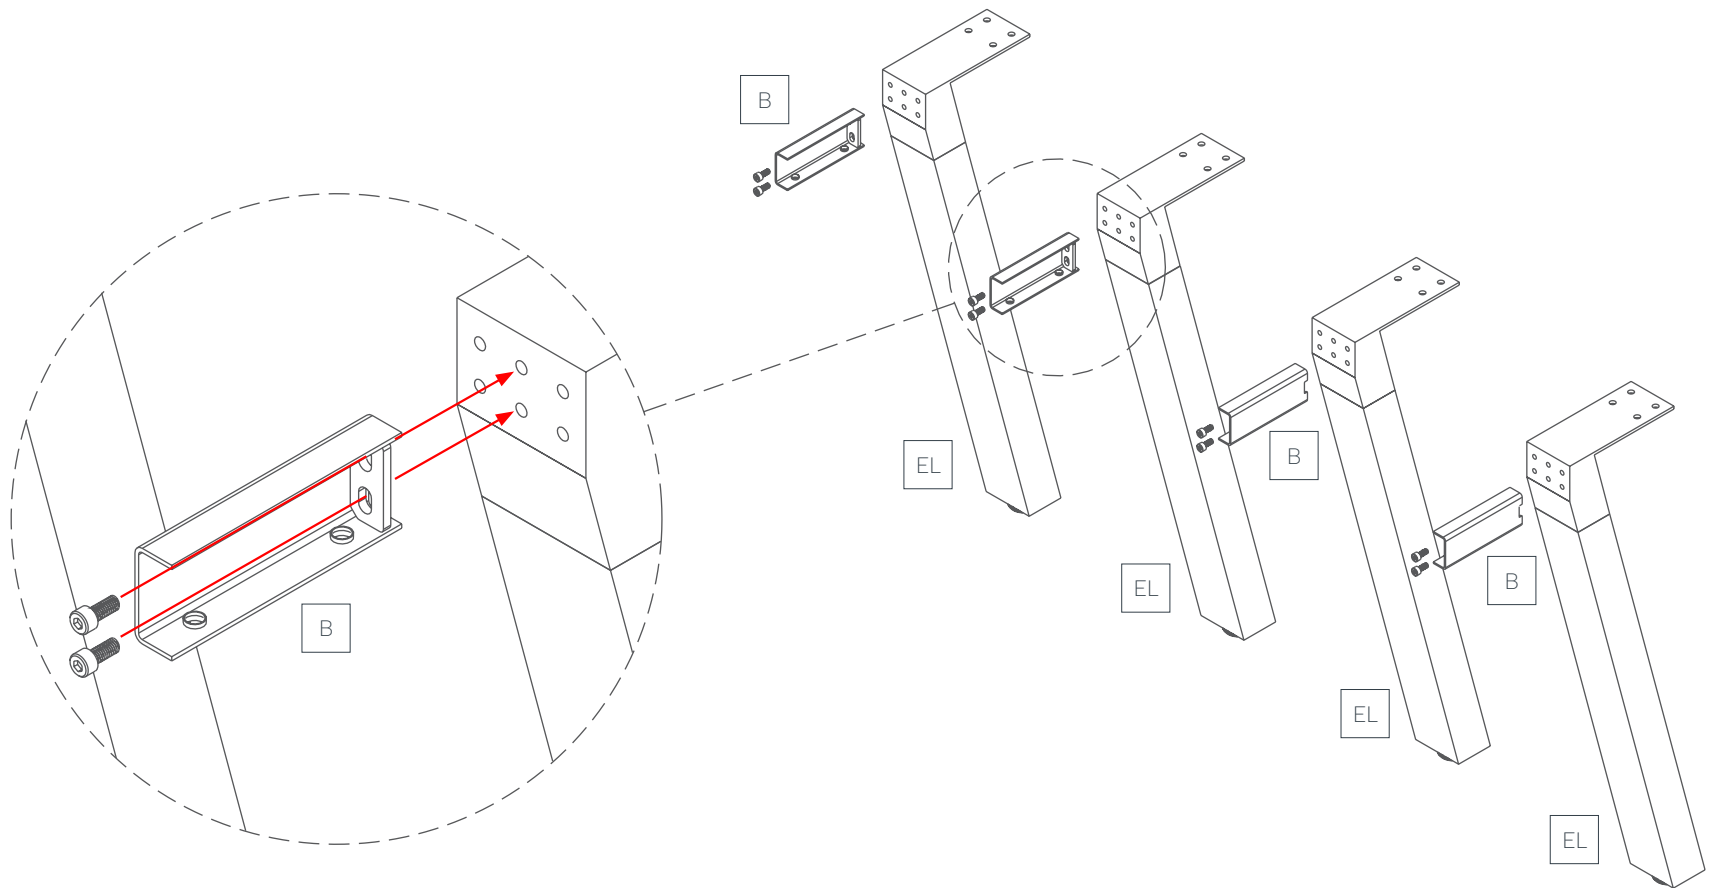

Plantation 6-User Desk

Assembly Instructions

STEP 4: