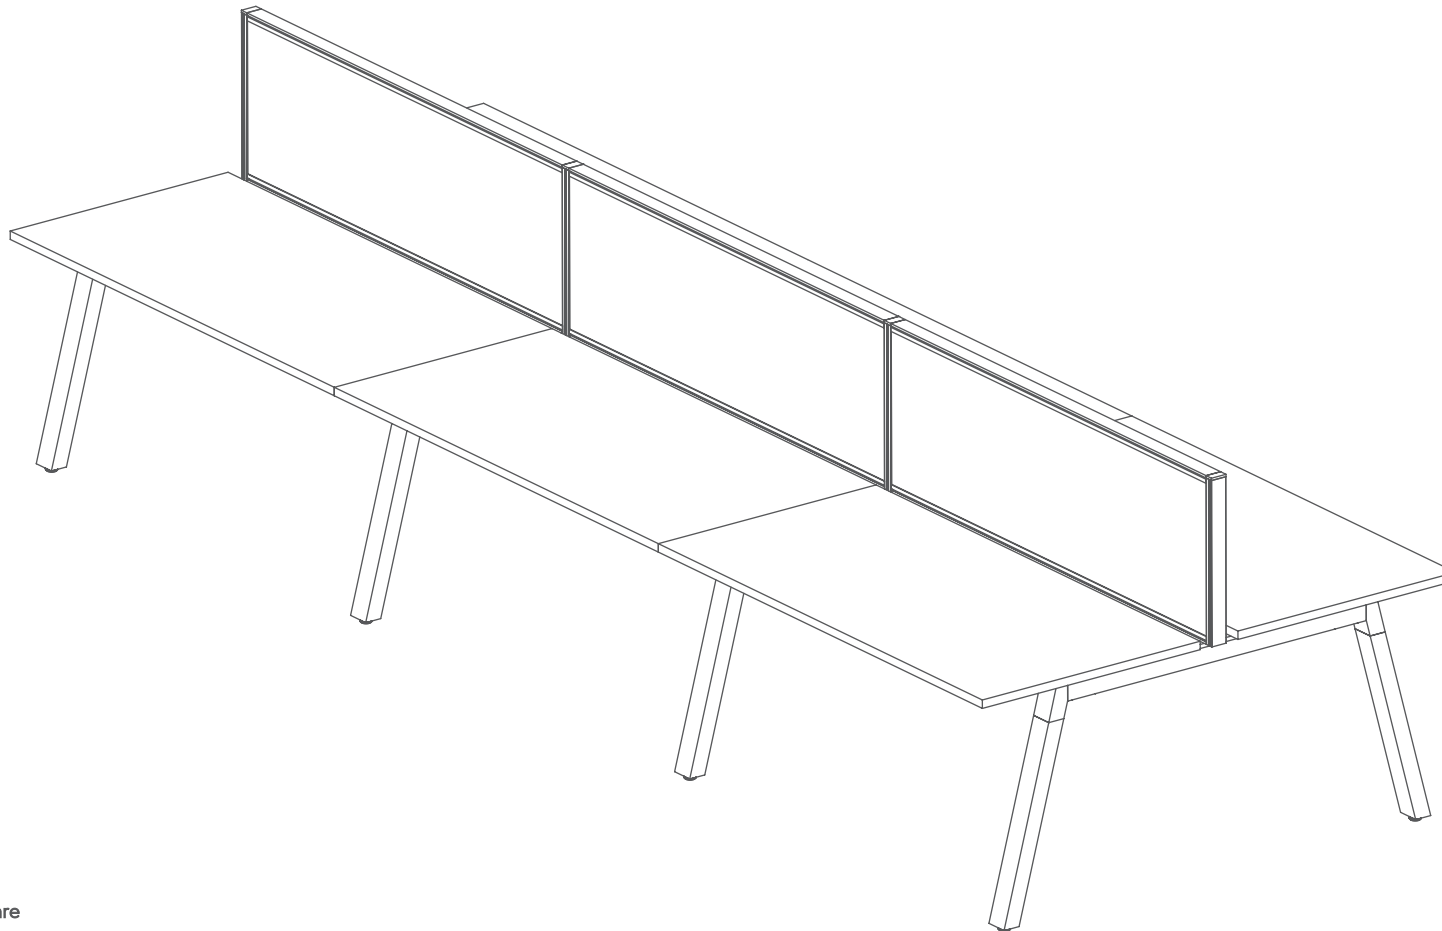

Optional Studio50 Screen

Assembly Instructions

Studio50
Screens are
Australian
Made.