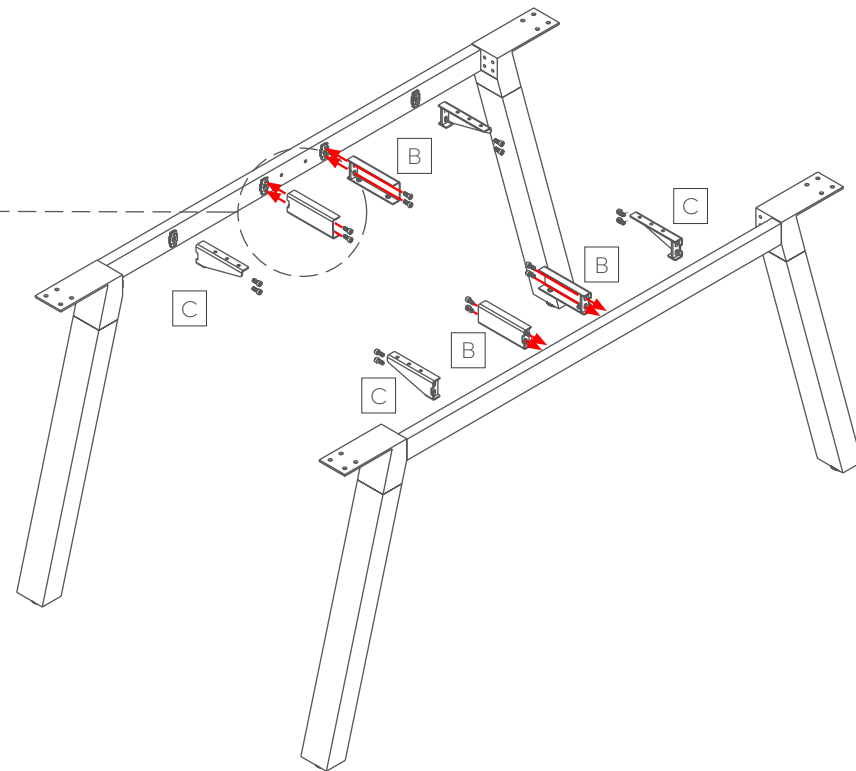

Plantation 6-User Desk

Assembly Instructions

Plantation 6-User Desk

Components List

STEP 1:

Plantation 6-User Desk

Assembly Instructions

STEP 2:

STEP 3:

Plantation 6-User Desk

Assembly Instructions

STEP 4:

STEP 5:

Plantation 6-User Desk

Assembly Instructions

STEP 6:

STEP 7:

32 x ST8 - 23mm

36 x ST6 - 23mm

6 x ST5 - 23mm

Plantation 6-User Desk

Assembly Instructions

Complete:

Optional Studio50 Screen