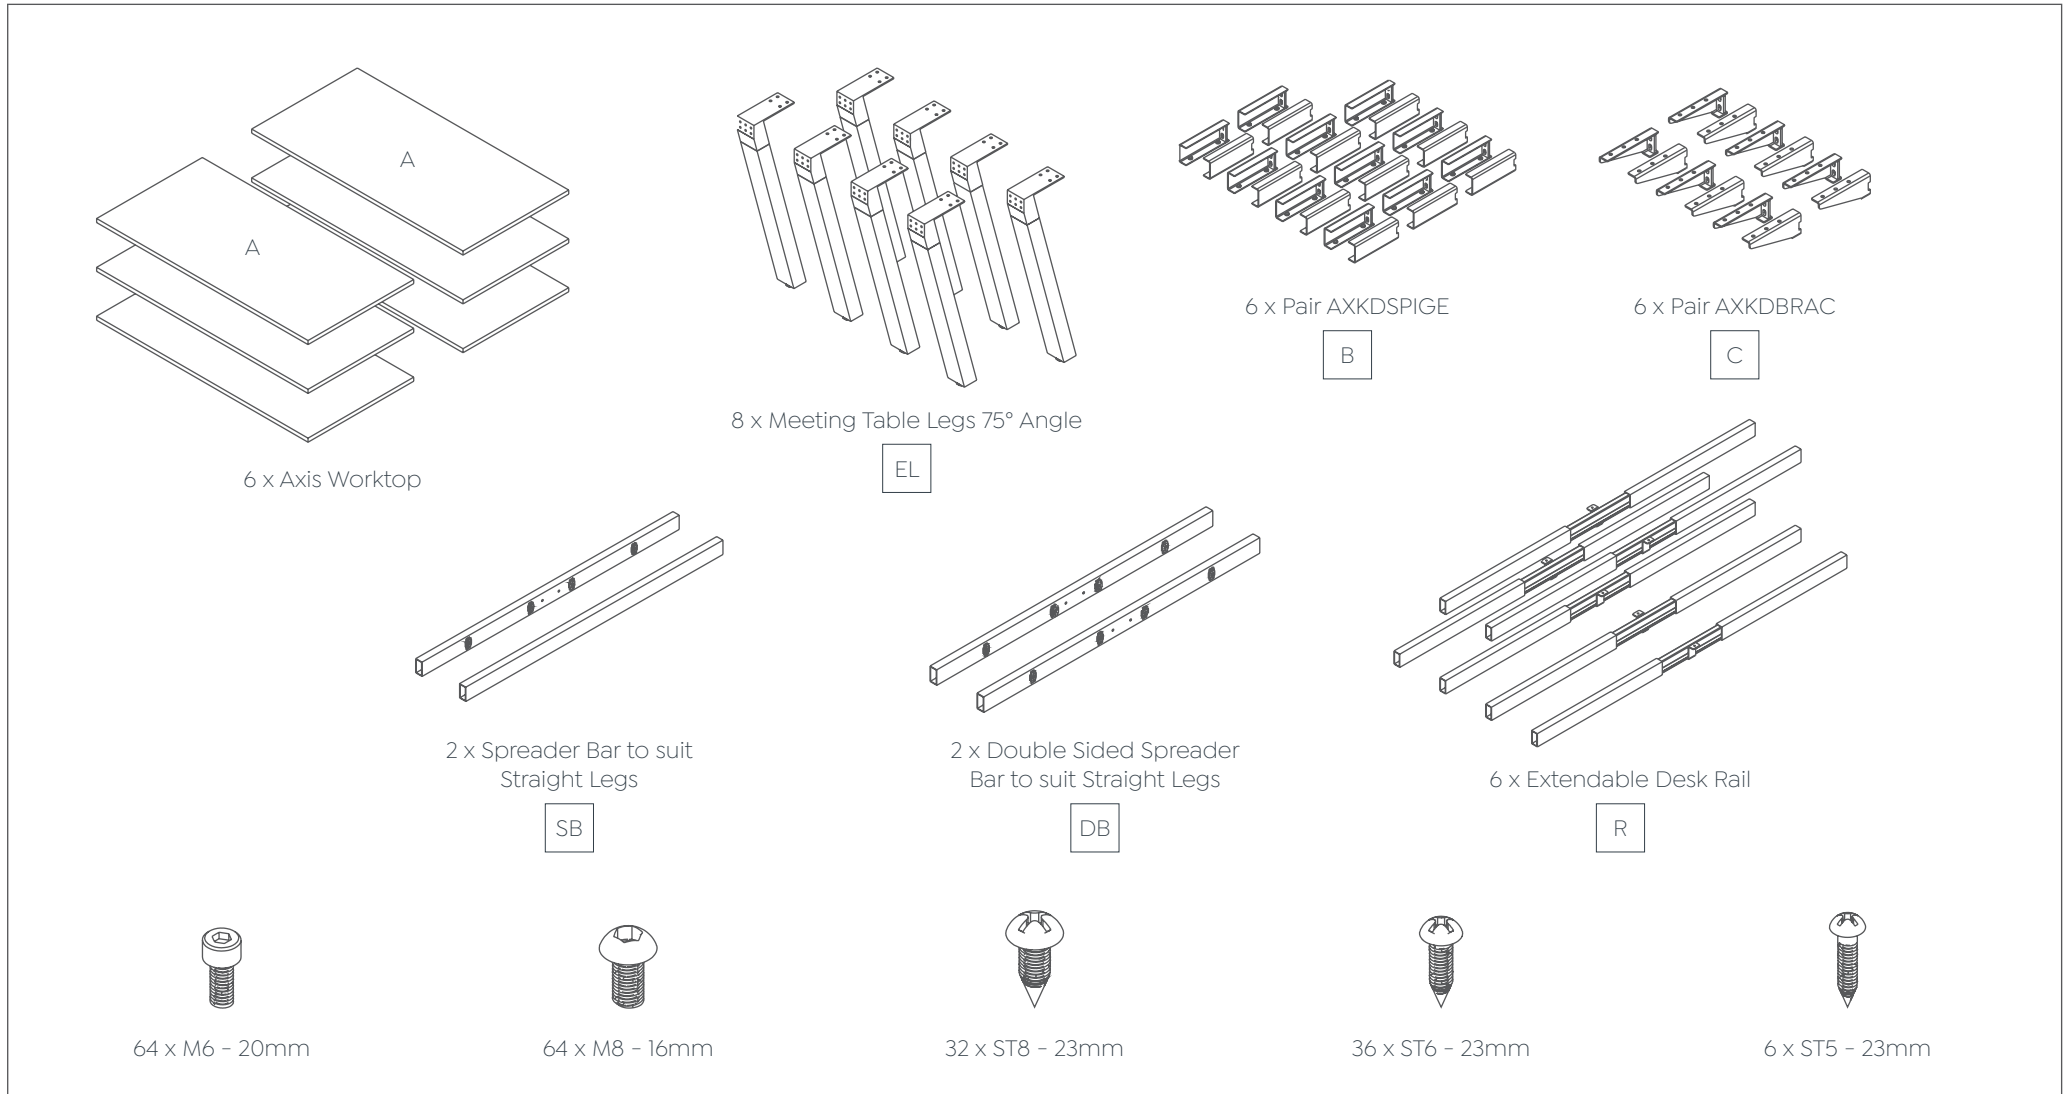

Plantation 6-User Desk

Assembly Instructions

Plantation 6-User Desk

Components List

STEP 1:

Plantation 6-User Desk

Assembly Instructions

STEP 2:

STEP 3:

Plantation 6-User Desk

Assembly Instructions

STEP 4:

STEP 5:

Plantation 6-User Desk

Assembly Instructions

STEP 6:

STEP 7:

32 x ST8 - 23mm

36 x ST6 - 23mm

6 x ST5 - 23mm

Plantation 6-User Desk

Assembly Instructions

Complete:

Optional Studio50 Screen