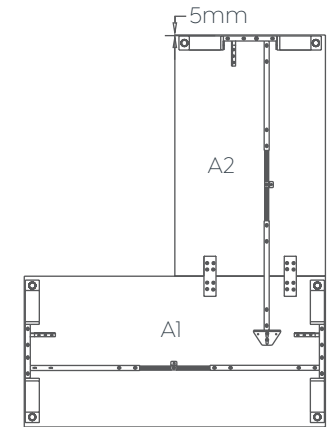

D 1 x PLRAILMOUNT

E 2 x Worktop Joining Plate

SB 3 x Straight Spreader Bar
to suit Straight Legs

R 2 x Extendable Desk Rail

16 - M6 x 20

26 - M8 x 16

24 - ST8 x 23

9 - ST6 x 23

STEP 7:

24 - ST8 x 23

9 - ST6 x 23

2 - ST5 x 23

16 - ST8 x 20

Plantation Desk & Return

Assembly Instructions

Complete: