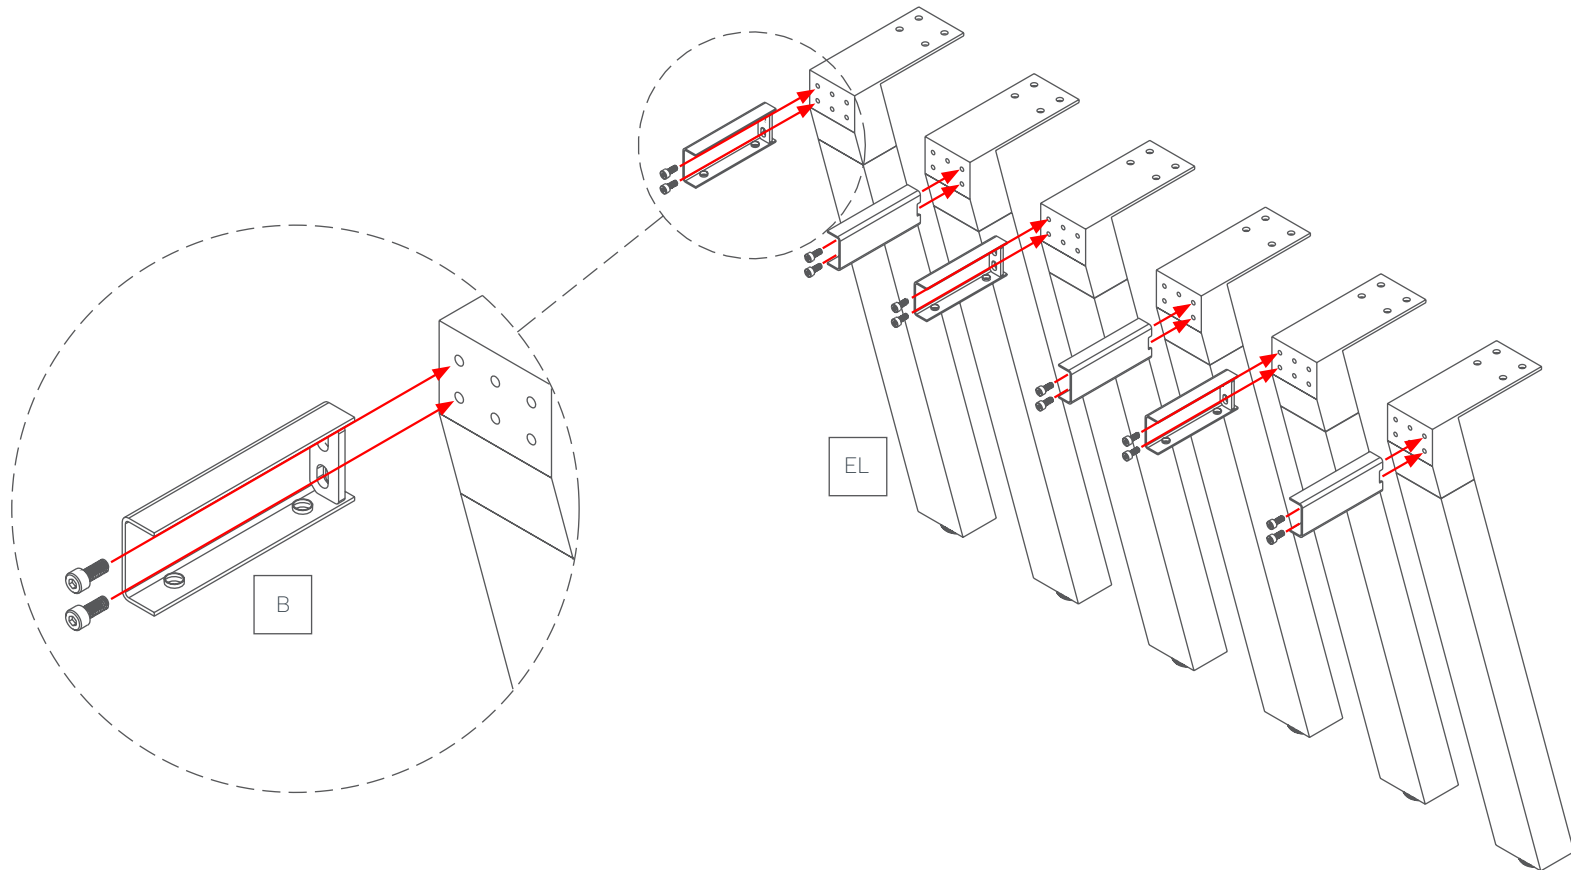

Plantation Desk & Return

Assembly Instructions

Plantation Desk & Return

Components List

2 x Worktop

EL 6 x Meeting Table Legs
75° Angle

B 6 x L & R Pair AXKDSPIGE
& 1 x L AXKDSPIGE

C 1 x Pair L & R AXKDBRAC
& 1 x R AXKDBRAC

D 1 x PLRAILMOUNT

E 2 x Worktop Joining Plate

SB 3 x Straight Spreader Bar
to suit Straight Legs

R 2 x Extendable Desk Rail

16 - M6 x 20

26 - M8 x 16

24 - ST8 x 23

9 - ST6 x 23

2 - ST5 x 23

16 - ST8 x 20

STEP 1:

Plantation Desk & Return

Assembly Instructions

STEP 2:

STEP 3:

Plantation Desk & Return