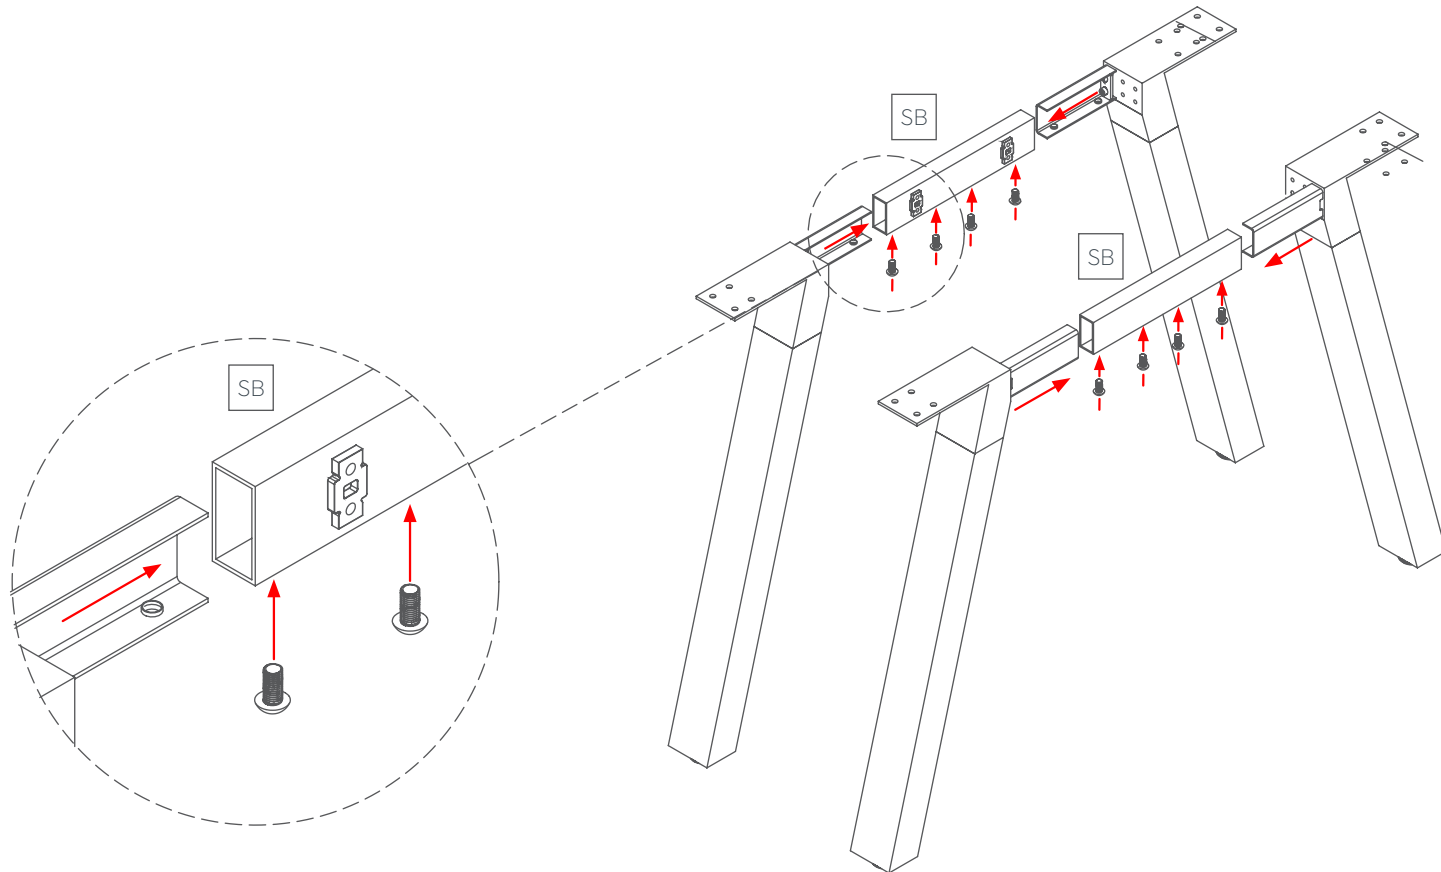

D 1 x PLRAILMOUNT

E 2 x Worktop Joining Plate

SB 3 x Straight Spreader Bar
to suit Straight Legs

R 2 x Extendable Desk Rail

16 - M6 x 20

26 - M8 x 16

24 - ST8 x 23

9 - ST6 x 23

2 - ST5 x 23

16 - ST8 x 20

STEP 1:

Plantation Desk & Return

Assembly Instructions

STEP 2:

STEP 3:

Plantation Desk & Return

Assembly Instructions

STEP 4:

STEP 5:

Plantation Desk & Return

Assembly Instructions

STEP 6:

Plantation Desk & Return

Assembly Instructions