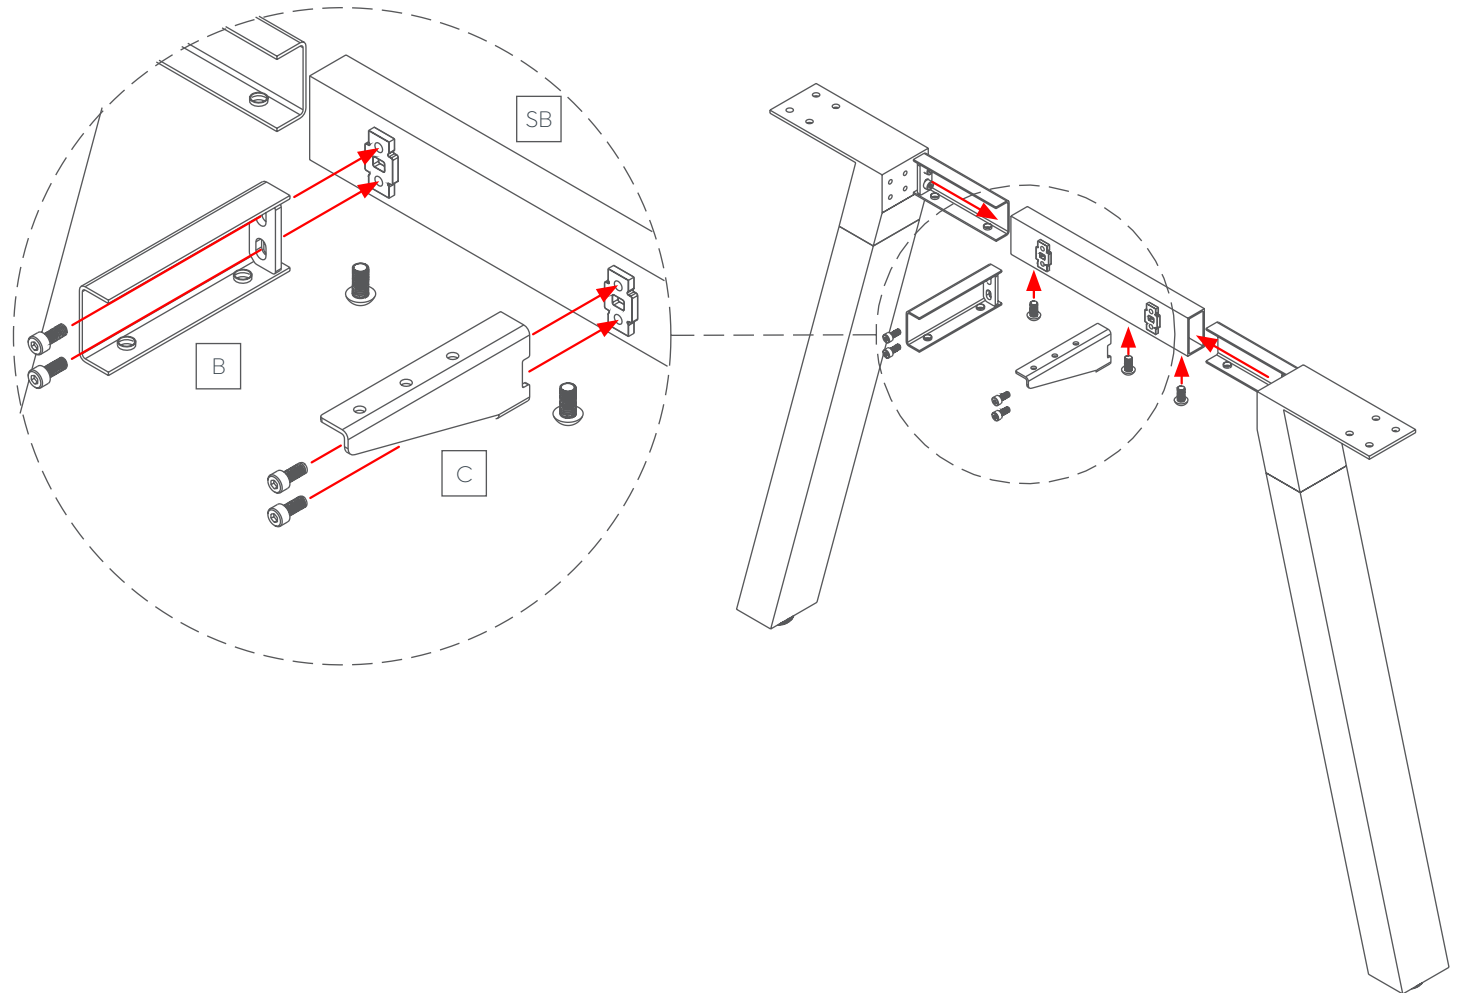

D 1 x PLRAILMOUNT

E 2 x Worktop Joining Plate

SB 3 x Straight Spreader Bar
to suit Straight Legs

R 2 x Extendable Desk Rail

16 - M6 x 20

26 - M8 x 16

24 - ST8 x 23

9 - ST6 x 23

2 - ST5 x 23

16 - ST8 x 20

STEP 1:

Plantation Desk & Return

Assembly Instructions

STEP 2:

STEP 3:

Plantation Desk & Return

Assembly Instructions

STEP 4:

STEP 5:

Plantation Desk & Return

Assembly Instructions

STEP 6:

Plantation Desk & Return

Assembly Instructions