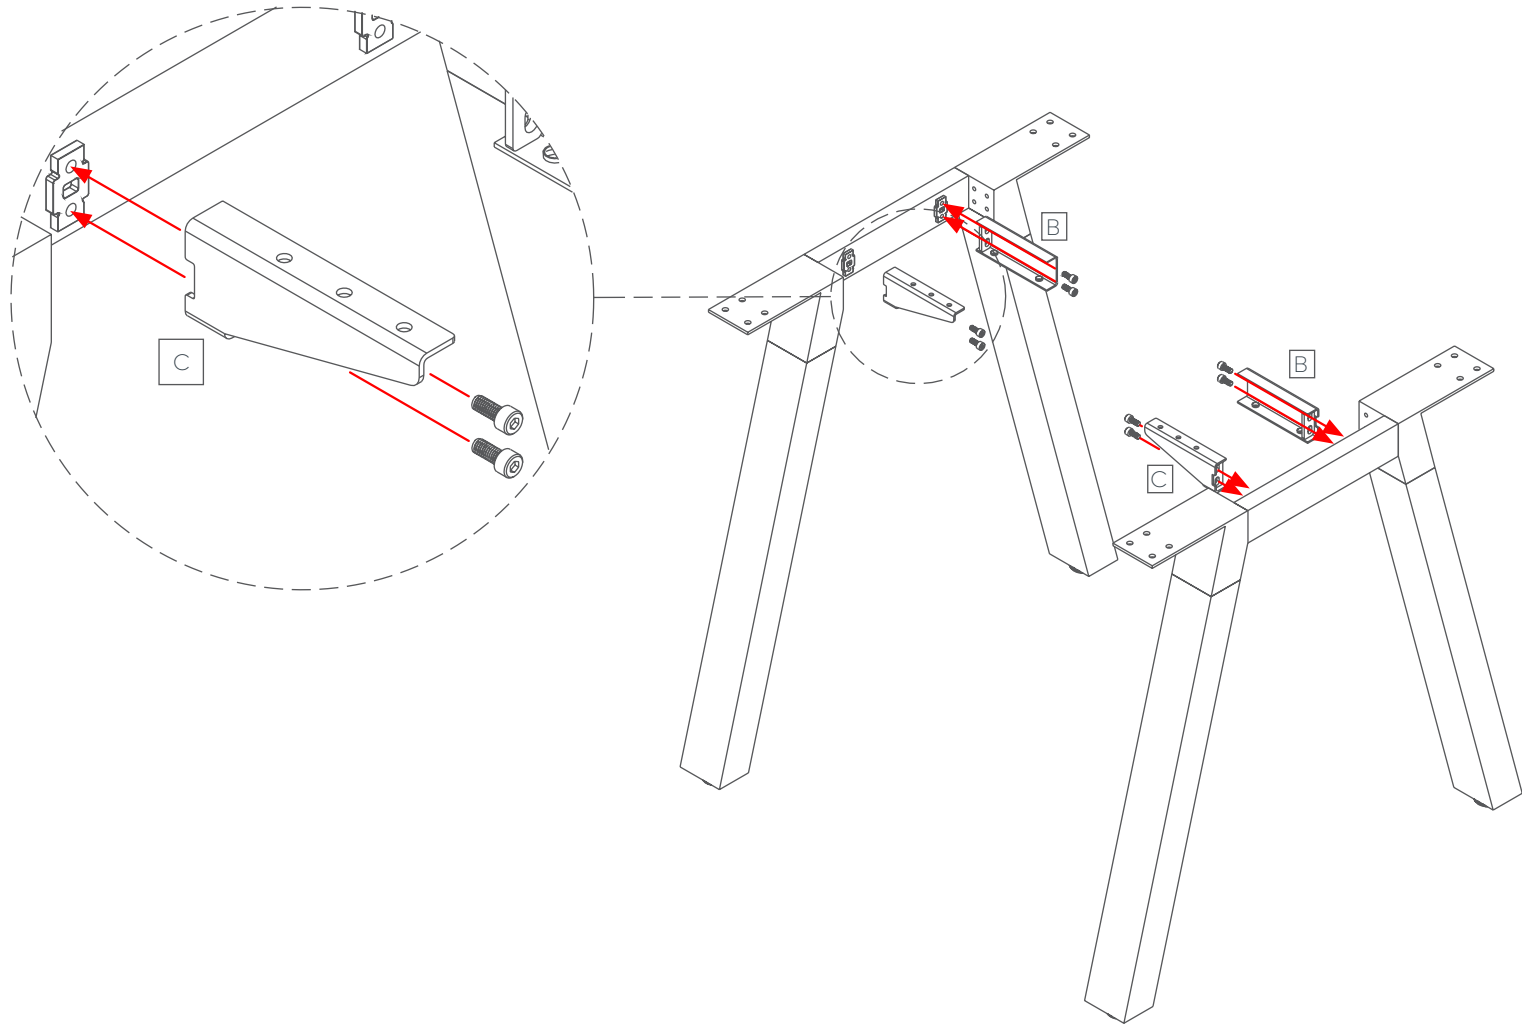

D 1 x PLRAILMOUNT

E 2 x Worktop Joining Plate

SB 3 x Straight Spreader Bar
to suit Straight Legs

R 2 x Extendable Desk Rail

16 - M6 x 20

26 - M8 x 16

24 - ST8 x 23

9 - ST6 x 23

2 - ST5 x 23

16 - ST8 x 20

STEP 1:

Plantation Desk & Return

Assembly Instructions

STEP 2:

STEP 3:

Plantation Desk & Return