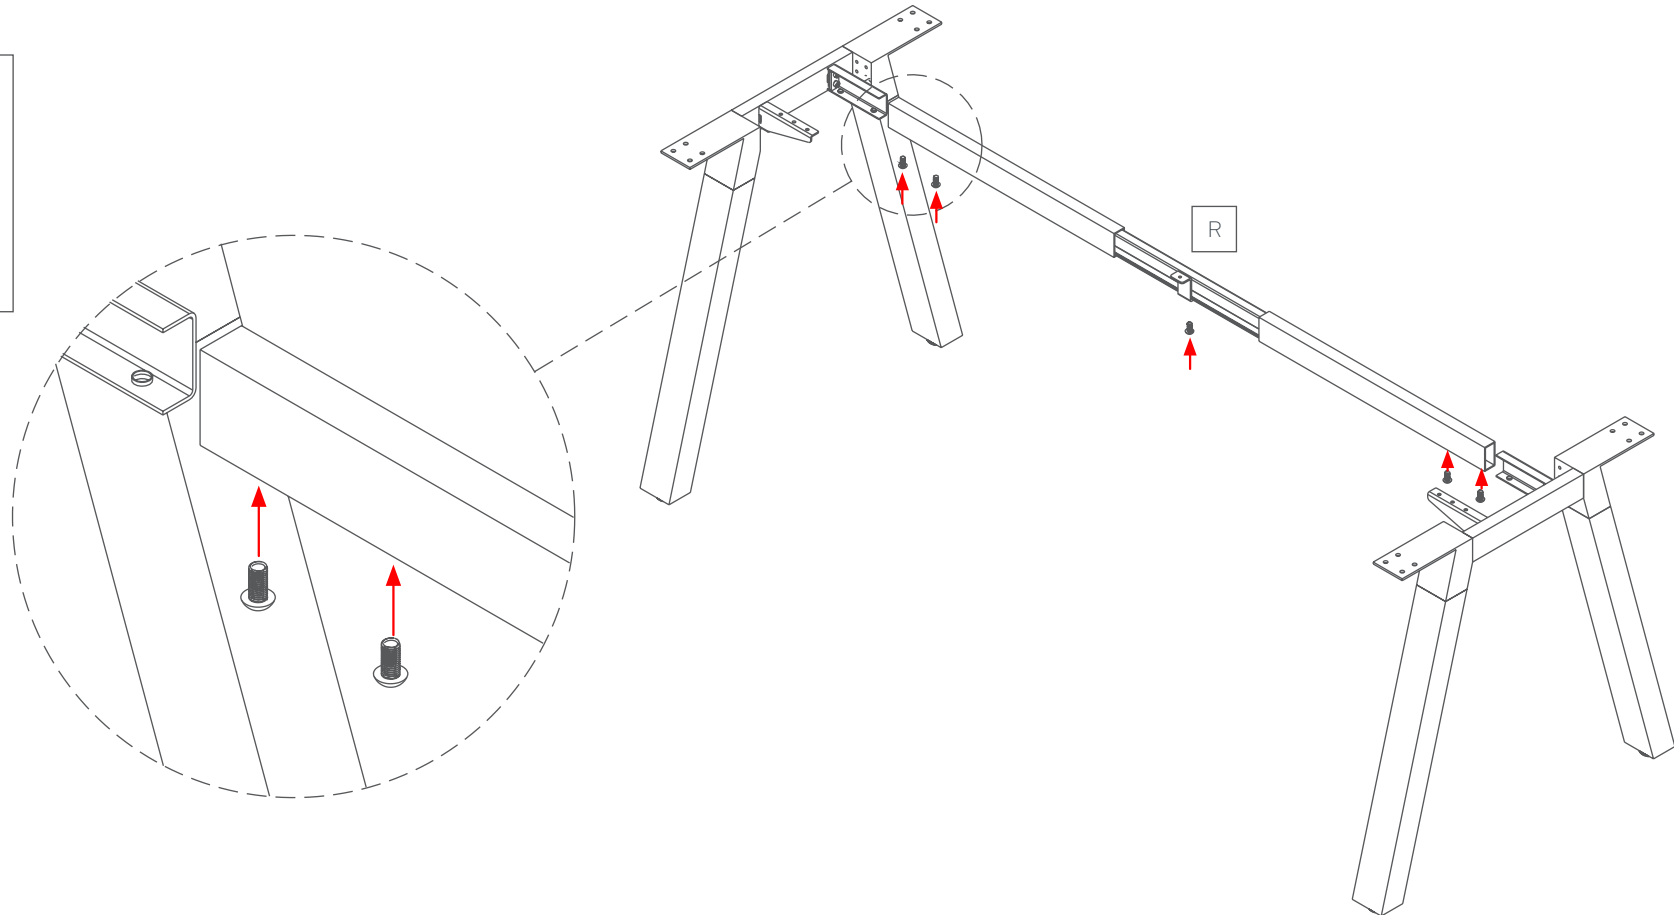

Plantation Desk & Return

Assembly Instructions

STEP 4: