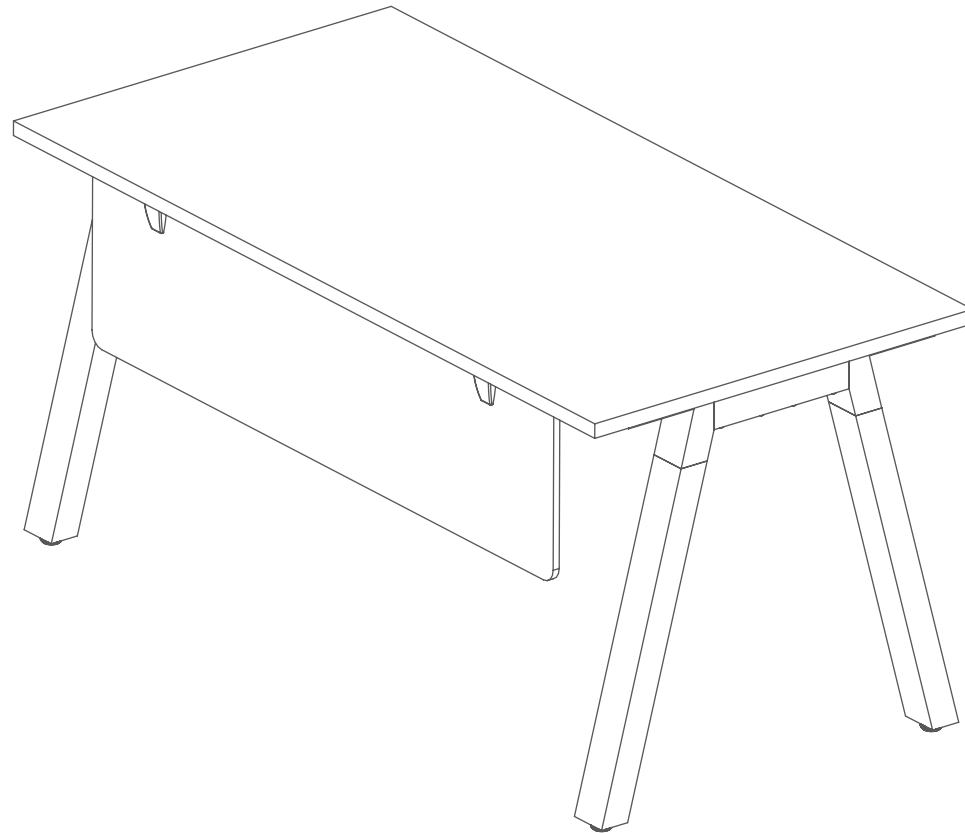

Optional E-Panel Modesty

Assembly Instructions