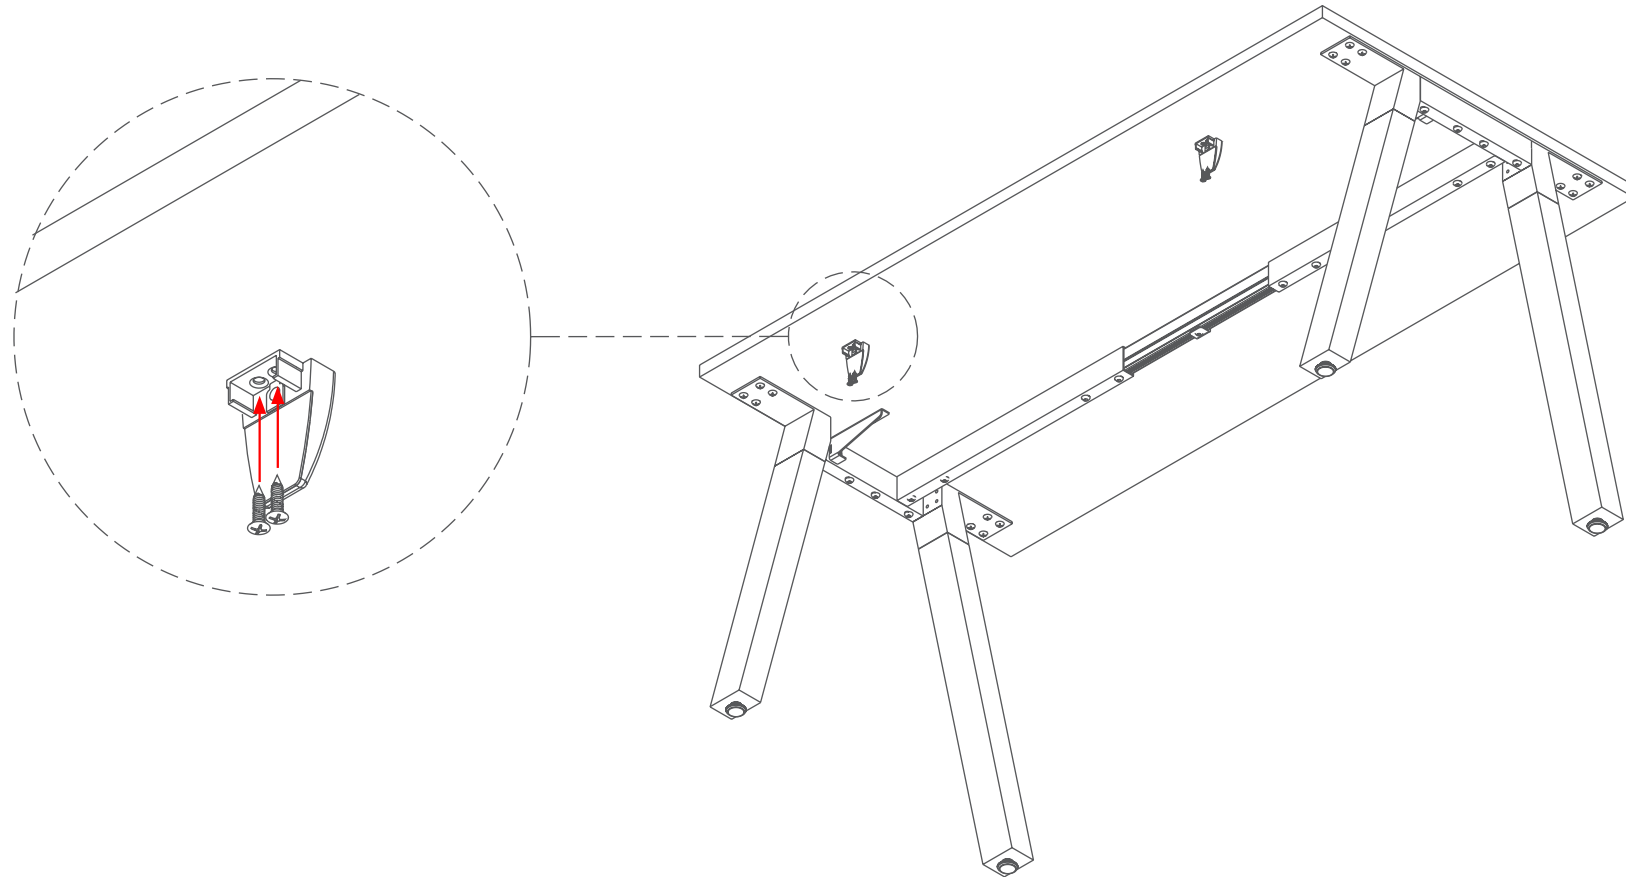

Plantation Single Sided Desk

Assembly Instructions

Plantation Single Sided Desk

Components List

Axis Worktop

EL 4 x Meeting Table Legs
75° Angle

B 3 x Pair AXKDSPIGE

R 1 x Extendable Desk Rail

Assembly Instructions

Complete:

Optional E-Panel Modesty

Assembly Instructions

Optional E-Panel Modesty

Assembly Instructions

STEP 1:

STEP 2: