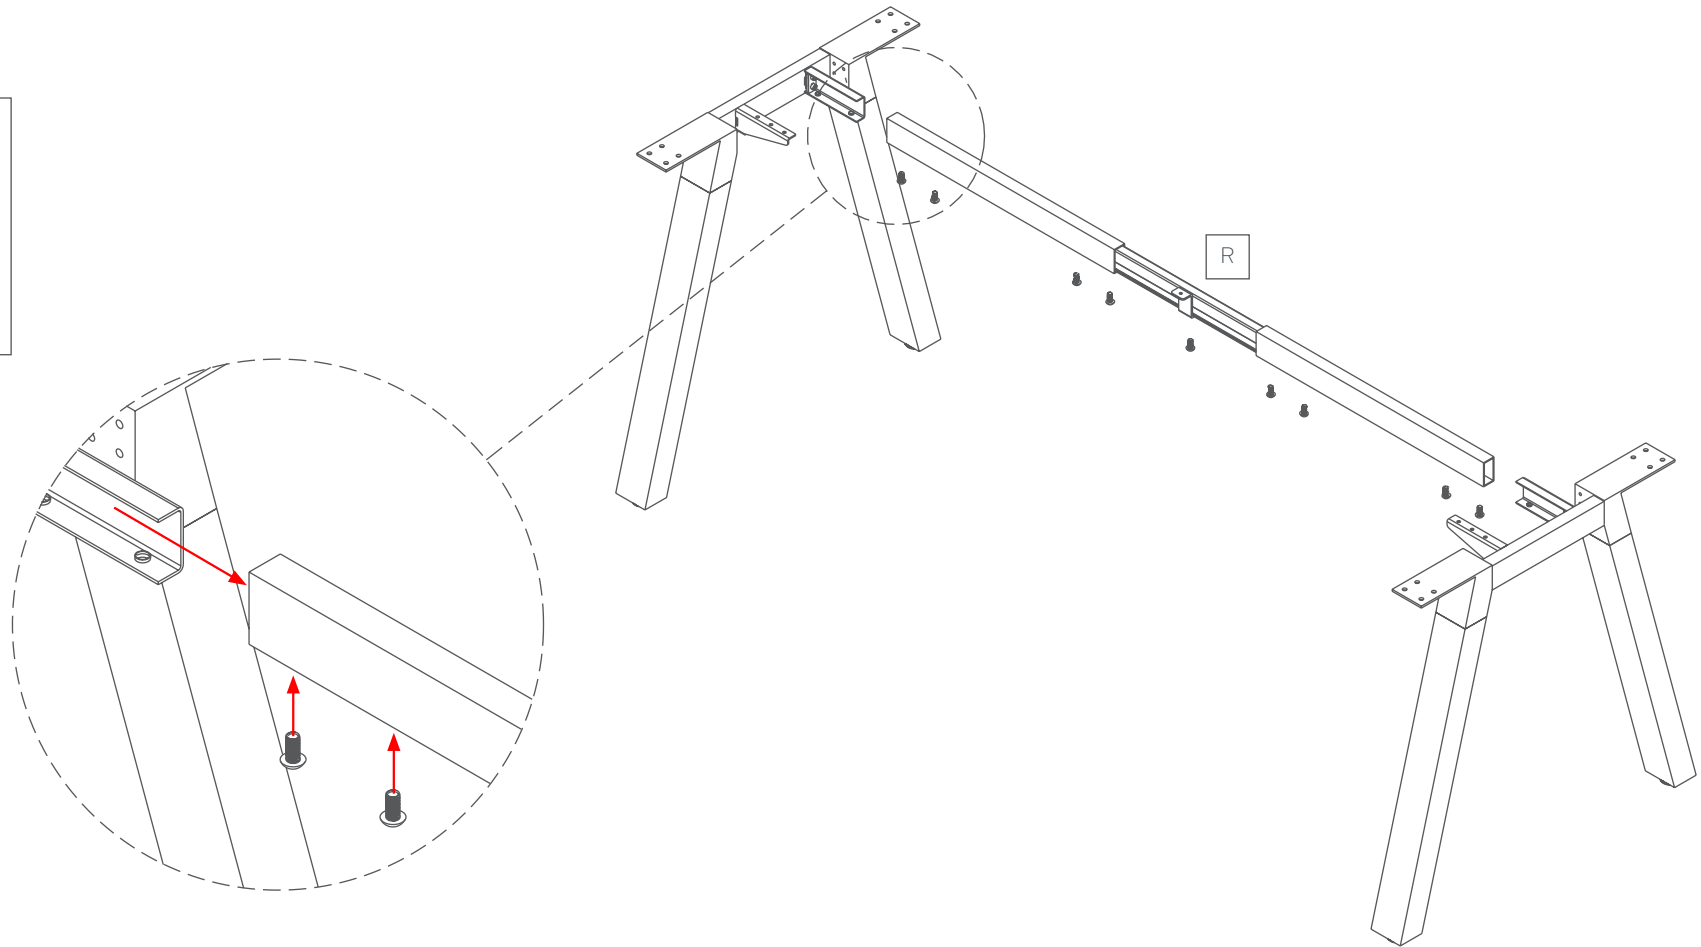

Plantation Single Sided Desk

Assembly Instructions

Plantation Single Sided Desk

Components List

Axis Worktop

EL 4 x Meeting Table Legs
75° Angle

B 3 x Pair AXKDSPIGE

R 1 x Extendable Desk Rail

C 2 x Pair AXKDBRAC

SB 2 x Straight Spreader Bar
to suit Straight Legs

16 - M6 x 20

17 - M8 x 16

16 - ST8 x 23

6 - ST6 x 23

1 - ST5 x 23

Plantation Single Sided Desk

Assembly Instructions

STEP 1:

Plantation Single Sided Desk

Assembly Instructions

STEP 2:

Plantation Single Sided Desk

Assembly Instructions

STEP 3:

Plantation Single Sided Desk

Assembly Instructions

STEP 4:

STEP 5:

16 - ST8 x 23

6 - ST6 x 23

1 - ST5 x 23

Plantation Single Sided Desk