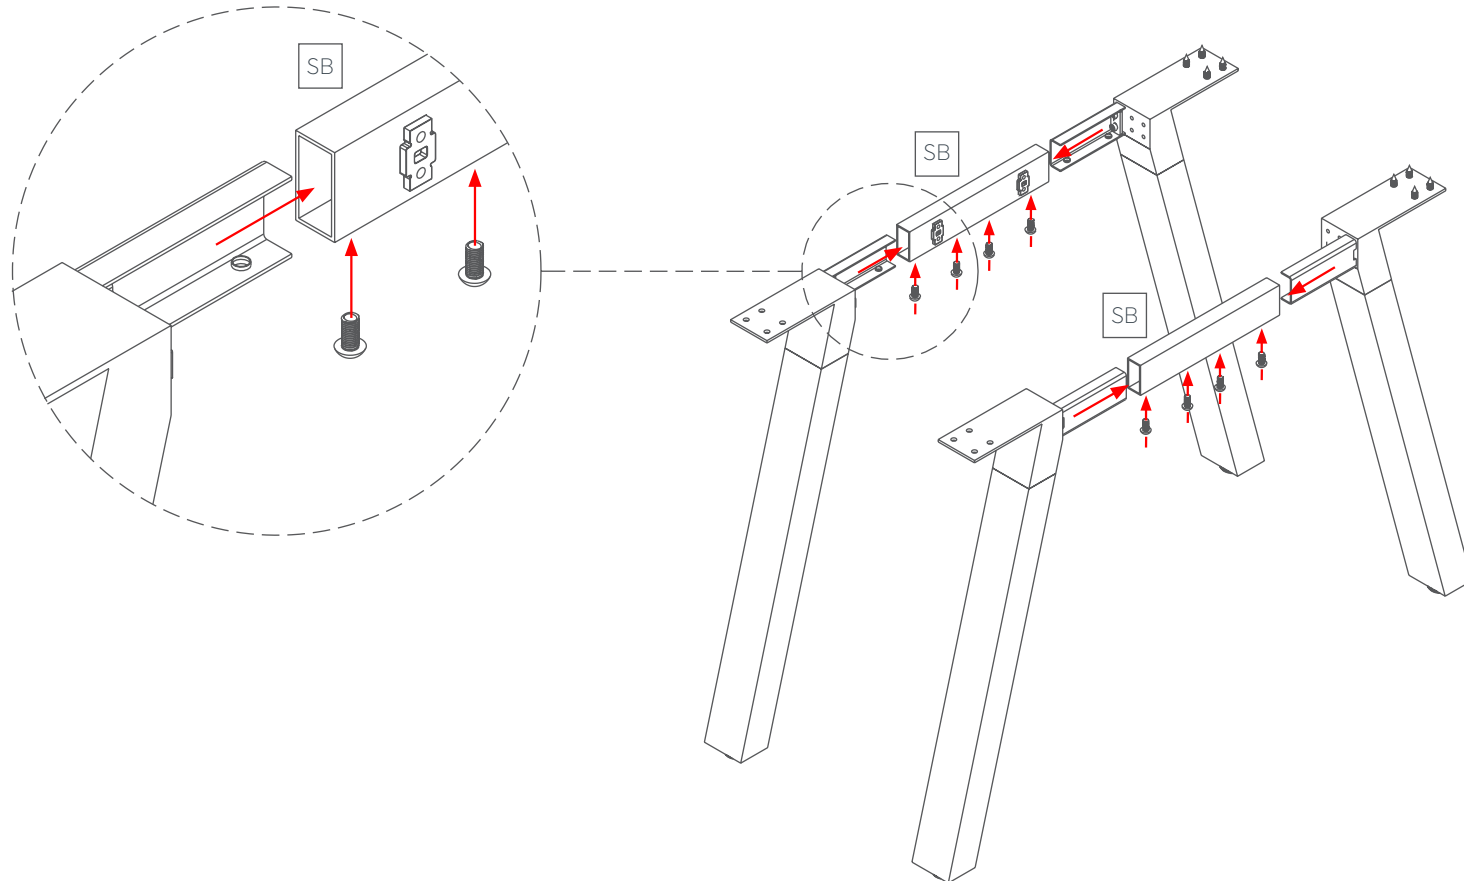

Plantation Single Sided Desk

Assembly Instructions

Plantation Single Sided Desk

Components List

Axis Worktop

EL 4 x Meeting Table Legs
75° Angle

B 3 x Pair AXKDSPIGE

R 1 x Extendable Desk Rail

C 2 x Pair AXKDBRAC

SB 2 x Straight Spreader Bar
to suit Straight Legs

16 - M6 x 20

17 - M8 x 16

16 - ST8 x 23

6 - ST6 x 23

1 - ST5 x 23

Plantation Single Sided Desk

Assembly Instructions

STEP 1:

Plantation Single Sided Desk

Assembly Instructions

STEP 2:

Plantation Single Sided Desk

Assembly Instructions

STEP 3:

Plantation Single Sided Desk

Assembly Instructions

STEP 4:

STEP 5:

16 - ST8 x 23

6 - ST6 x 23

1 - ST5 x 23

Plantation Single Sided Desk