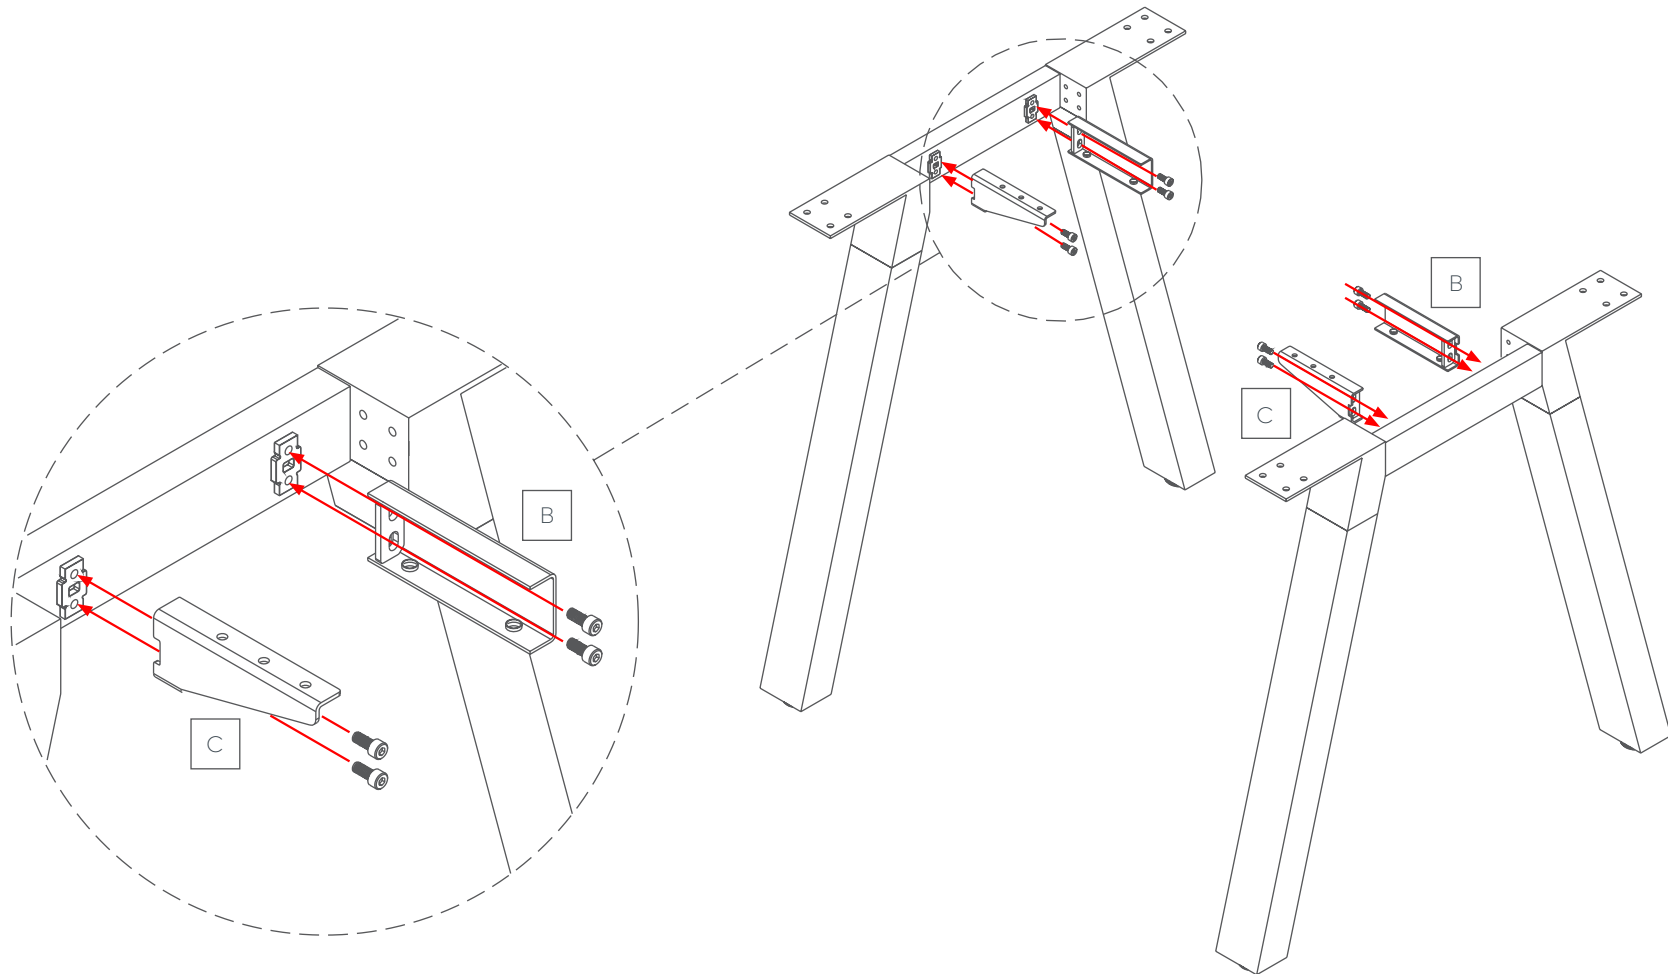

Plantation Single Sided Desk

Assembly Instructions

Plantation Single Sided Desk

Components List

Axis Worktop

EL 4 x Meeting Table Legs
75° Angle

B 3 x Pair AXKDSPIGE

R 1 x Extendable Desk Rail

C 2 x Pair AXKDBRAC

SB 2 x Straight Spreader Bar
to suit Straight Legs

16 - M6 x 20

17 - M8 x 16

16 - ST8 x 23

6 - ST6 x 23

1 - ST5 x 23

Plantation Single Sided Desk

Assembly Instructions

STEP 1:

Plantation Single Sided Desk

Assembly Instructions

STEP 2:

Plantation Single Sided Desk

Assembly Instructions

STEP 3:

Plantation Single Sided Desk

Assembly Instructions

STEP 4:

STEP 5:

16 - ST8 x 23

6 - ST6 x 23

1 - ST5 x 23

Plantation Single Sided Desk