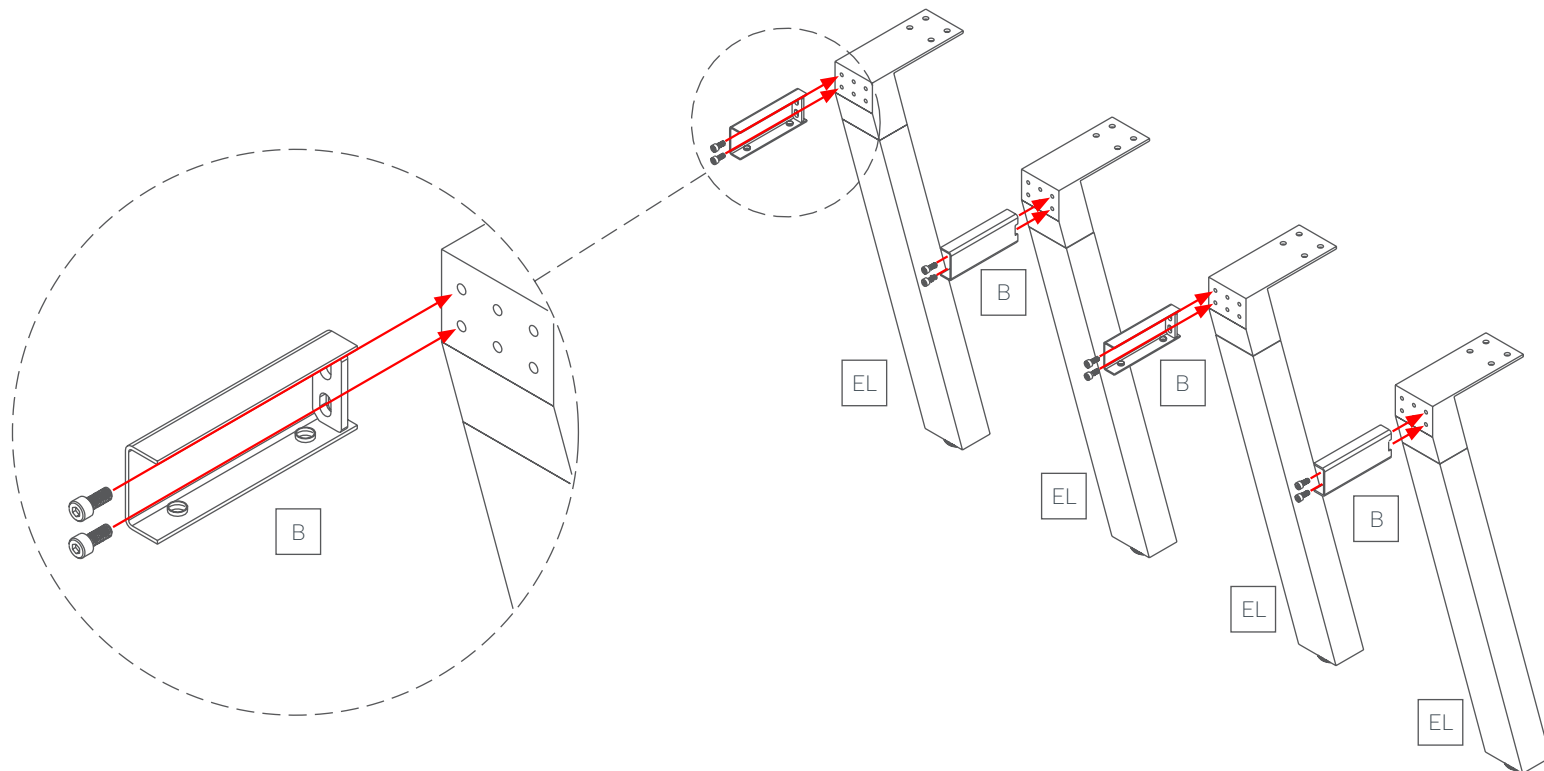

Plantation Single Sided Desk

Assembly Instructions

Plantation Single Sided Desk

Components List

Axis Worktop

EL 4 x Meeting Table Legs
75° Angle

B 3 x Pair AXKDSPIGE

R 1 x Extendable Desk Rail

C 2 x Pair AXKDBRAC

SB 2 x Straight Spreader Bar
to suit Straight Legs

16 - M6 x 20

17 - M8 x 16

16 - ST8 x 23

6 - ST6 x 23

1 - ST5 x 23

Plantation Single Sided Desk

Assembly Instructions

STEP 1:

Plantation Single Sided Desk

Assembly Instructions

STEP 2:

Plantation Single Sided Desk

Assembly Instructions

STEP 3: