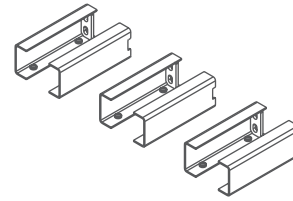

Plantation Single Sided Desk

Assembly Instructions

Plantation Single Sided Desk

Components List

Axis Worktop

EL 4 x Meeting Table Legs
75° Angle

B 3 x Pair AXKDSPIGE

R 1 x Extendable Desk Rail

C 2 x Pair AXKDBRAC

SB 2 x Straight Spreader Bar
to suit Straight Legs

16 - M6 x 20

17 - M8 x 16

16 - ST8 x 23

6 - ST6 x 23

1 - ST5 x 23

Plantation Single Sided Desk