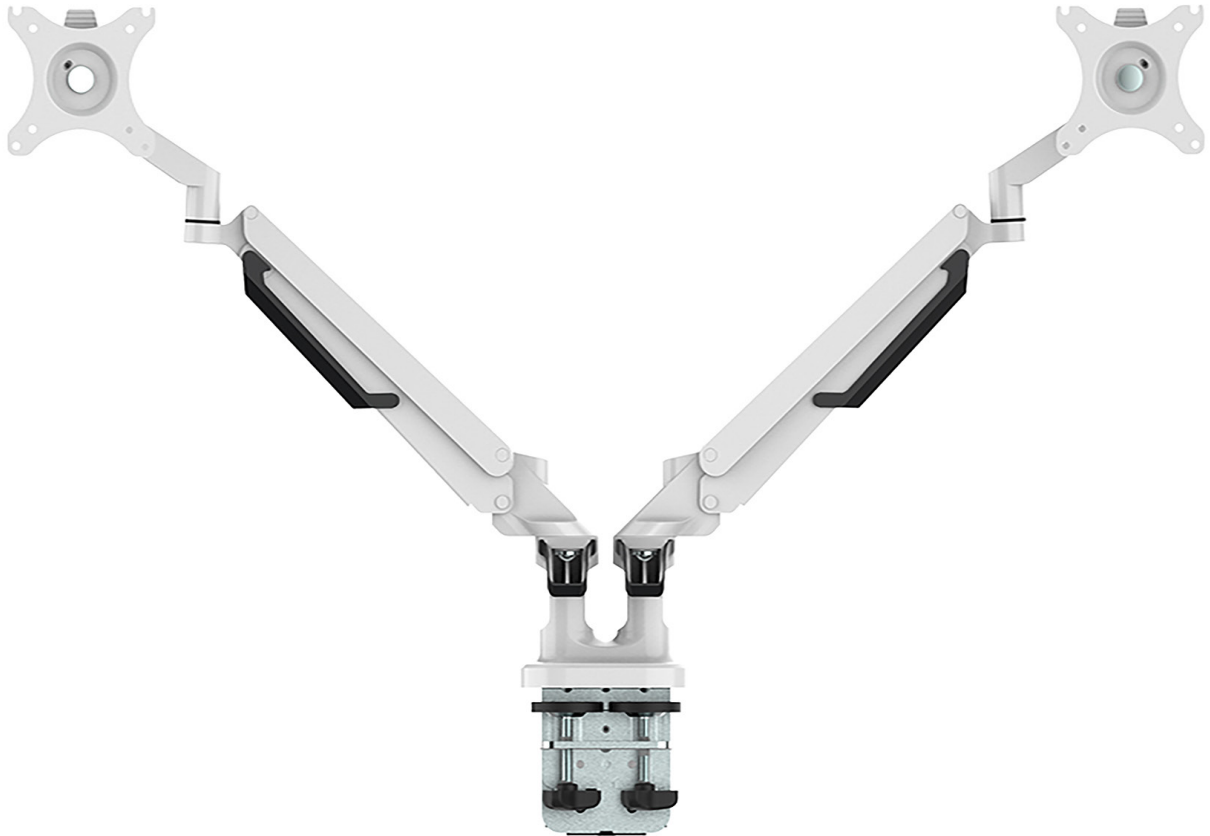

EPIC OFFICE
furniture.com.au

Slingshot Monitor Arm

Product Data Specification

Slingshot Monitor Arm

Product Data Specification

The monitor arm adjusts easily to suit a range of a different monitor positions whilst helping to reduce neck, eye and back strain. The monitor arm is available in both black and white to compliment any office space.

Features

Aluminum Construction: provides a sleek, lighter, and elegant look

Up to 9kg weight capacity

Detachable quick release VESA Plate Design: enables easy installation

Easy to adjust, no tools required

Available in both black and white

Stocked

Dimensions

Max width: 970 mm
Height Range: 140 - 455 mm
Suitable for Screen size: 2@ 17"-32"
430 - 810 mm
VESA Compatible: 75 x 75, 100 x 100
Tilt range: +90° - 15°

Finishes

Material description: Aluminium