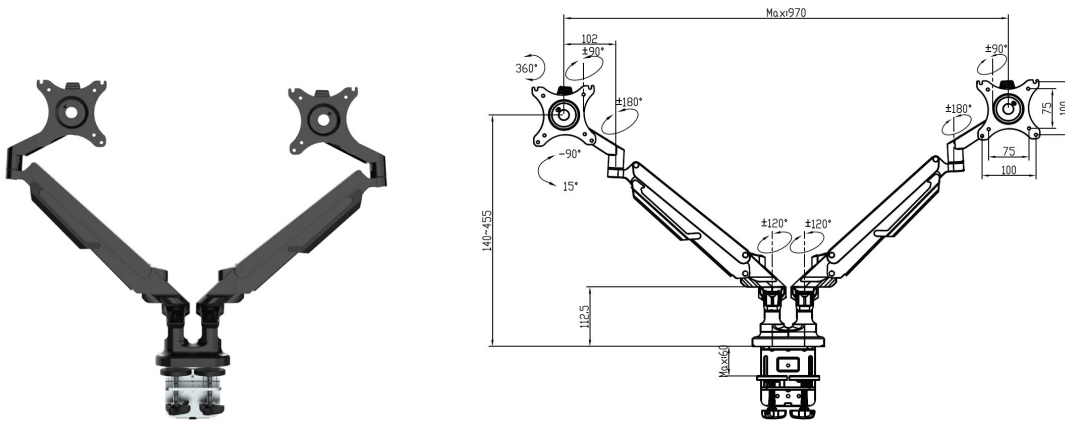

EPIC OFFICE
furniture.com.au

Slingshot Monitor Arm

Product Data Specification

Slingshot Monitor Arm

Product Data Specification

The monitor arm adjusts easily to suit a range of a different monitor positions whilst helping to reduce neck, eye and back strain. The monitor arm is available in both black and white to compliment any office space.

Features

Aluminum Construction: provides a sleek, lighter, and elegant look

Up to 9kg weight capacity

Detachable quick release VESA Plate Design: enables easy installation

Easy to adjust, no tools required

Available in both black and white

Stocked

Dimensions

Max width: 970 mm
Height Range: 140 - 455 mm
Suitable for Screen size: 2@ 17"-32"
430 - 810 mm
VESA Compatible: 75 x 75, 100 x 100
Tilt range: +90° - 15°