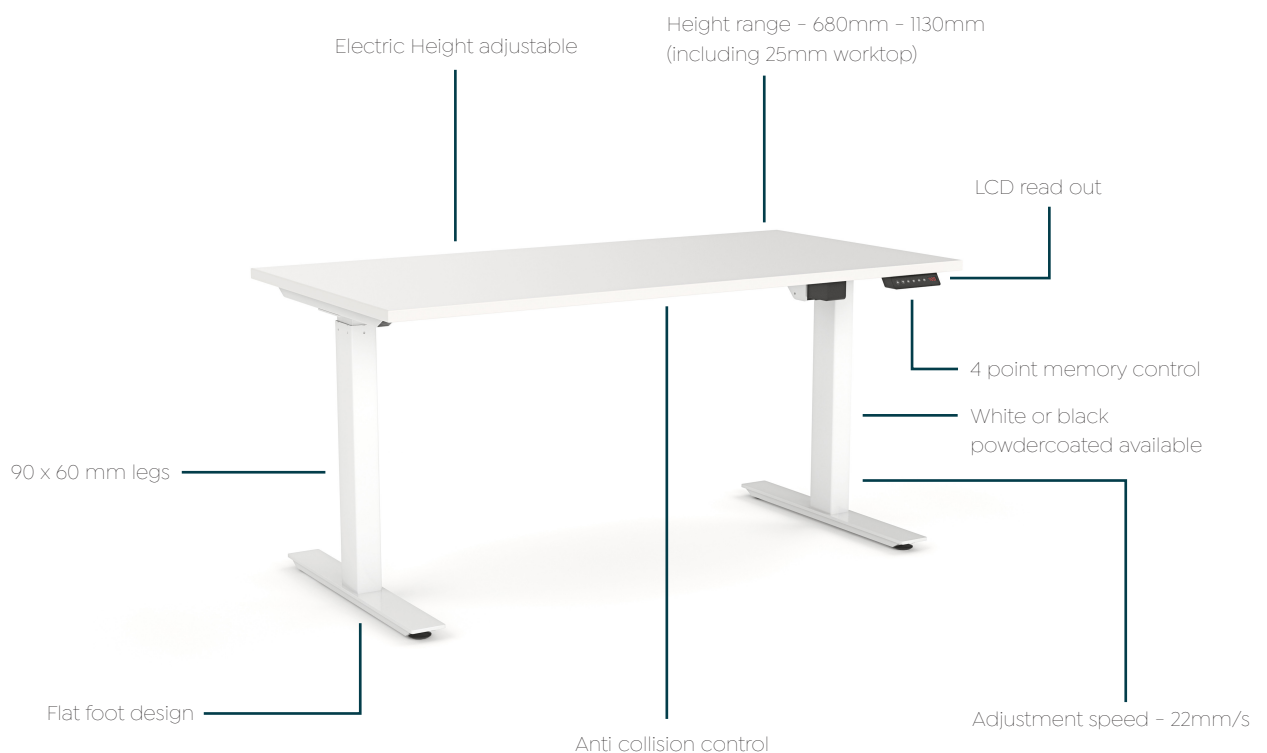

EPIC OFFICE
furniture.com.au

Agile 2 Column Height Adjustable Straight Table

Product Data Specification

Agile 2C Electric HA Straight Table

Product Data Specification

We understand the desk is your work arena, where you create, think, produce and get prepared to always deliver on the task at hand. Whether it's standing up or sitting down, the flexibility and power of Agile delivers to modern working conditions through more power & more functionality that creates the right space that inspires you to do your best.

2 Column Electric Adjust
Single Motor
(Speed 22 mm/sec)