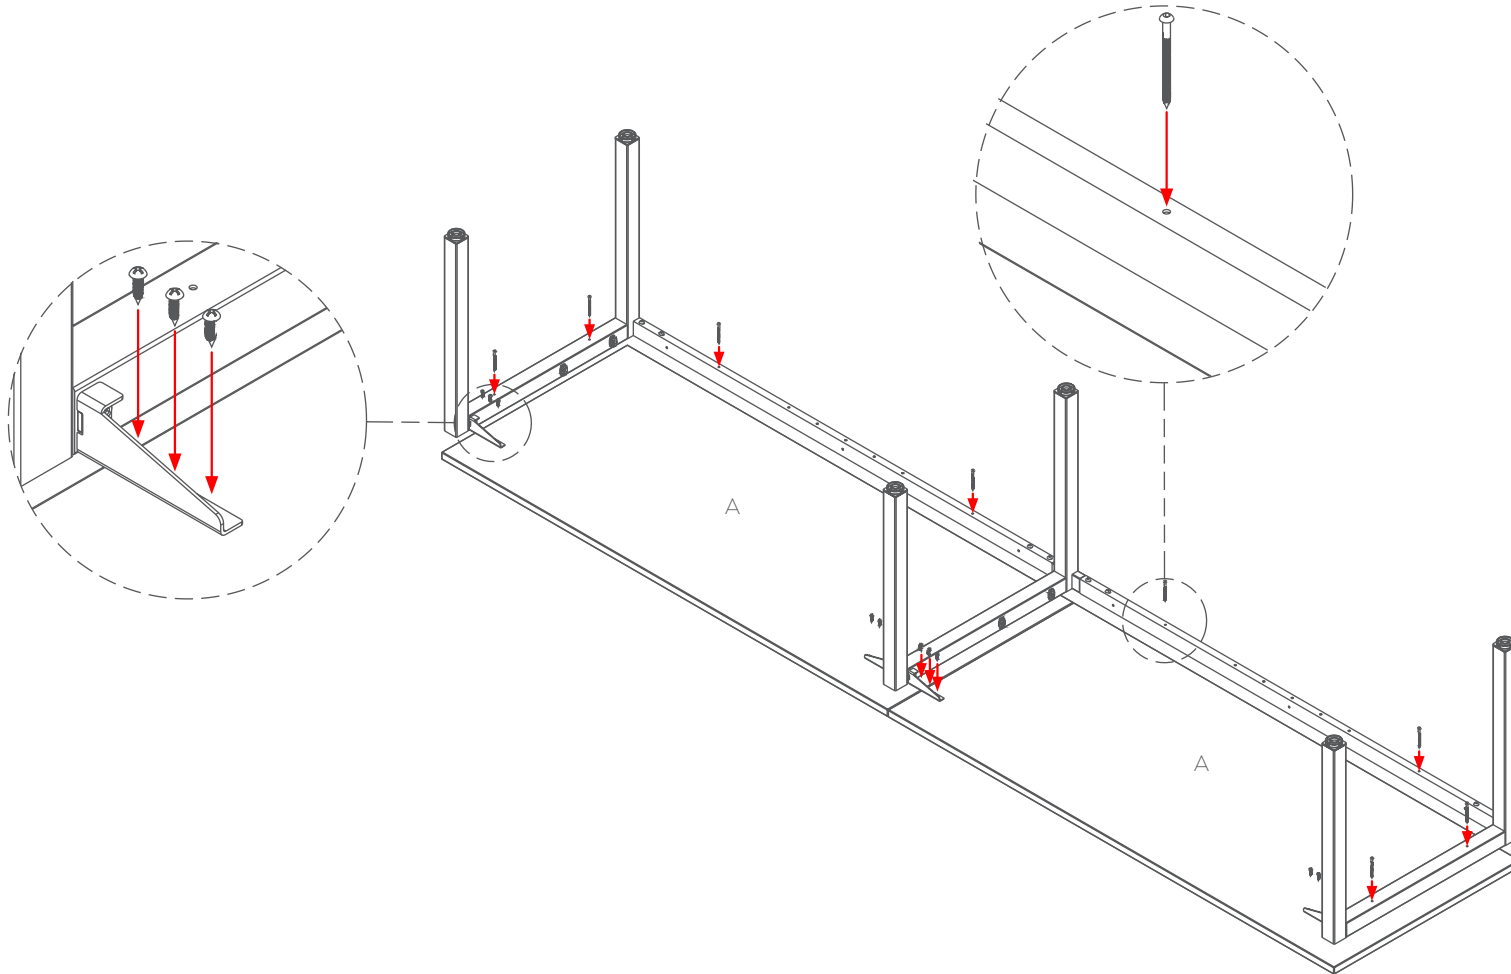

# Axis 2-User Single Sided Workspace

## Assembly Instructions

### STEP 4:

12 - ST6 x 23

8 - ST5 x 70