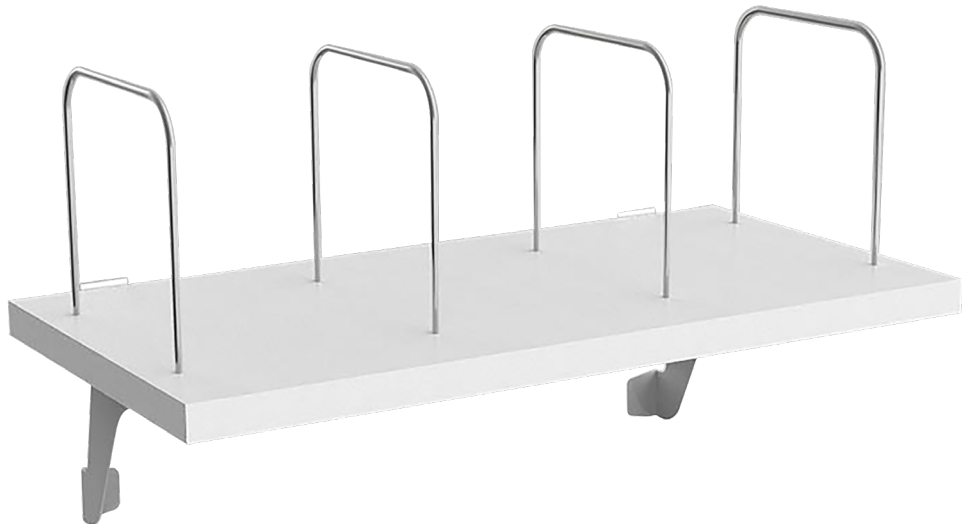

EPIC OFFICE
furniture.com.au

Axis Desk Mount Shelf

Product Data Specification

Axis Desk Mount Shelf

Product Data Specification

Standard Features

Powdercoated White brackets

27mm or 77mm brackets to suit standard 25mm worktop or worktop with 50mm rail.

Melamine shelf in white with prelocated holes for U hoops

Height of shelf with hoops: 192.5mm

Shelf Dimensions

Bracket Dimensions