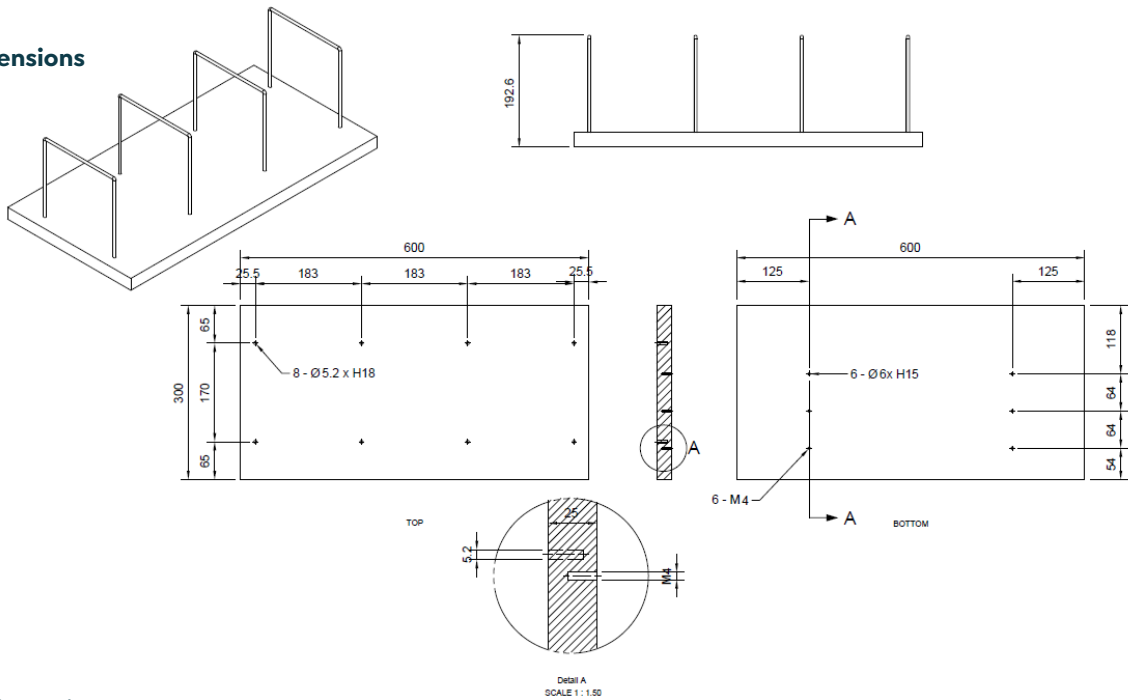

EPIC OFFICE
furniture.com.au

Axis Desk Mount Shelf

Product Data Specification

Axis Desk Mount Shelf

Product Data Specification

Standard Features

Powdercoated White brackets

27mm or 77mm brackets to suit standard 25mm worktop or worktop with 50mm rail.

Melamine shelf in white with prelocated holes for U hoops

Height of shelf with hoops: 192.5mm

Shelf Dimensions

Bracket Dimensions