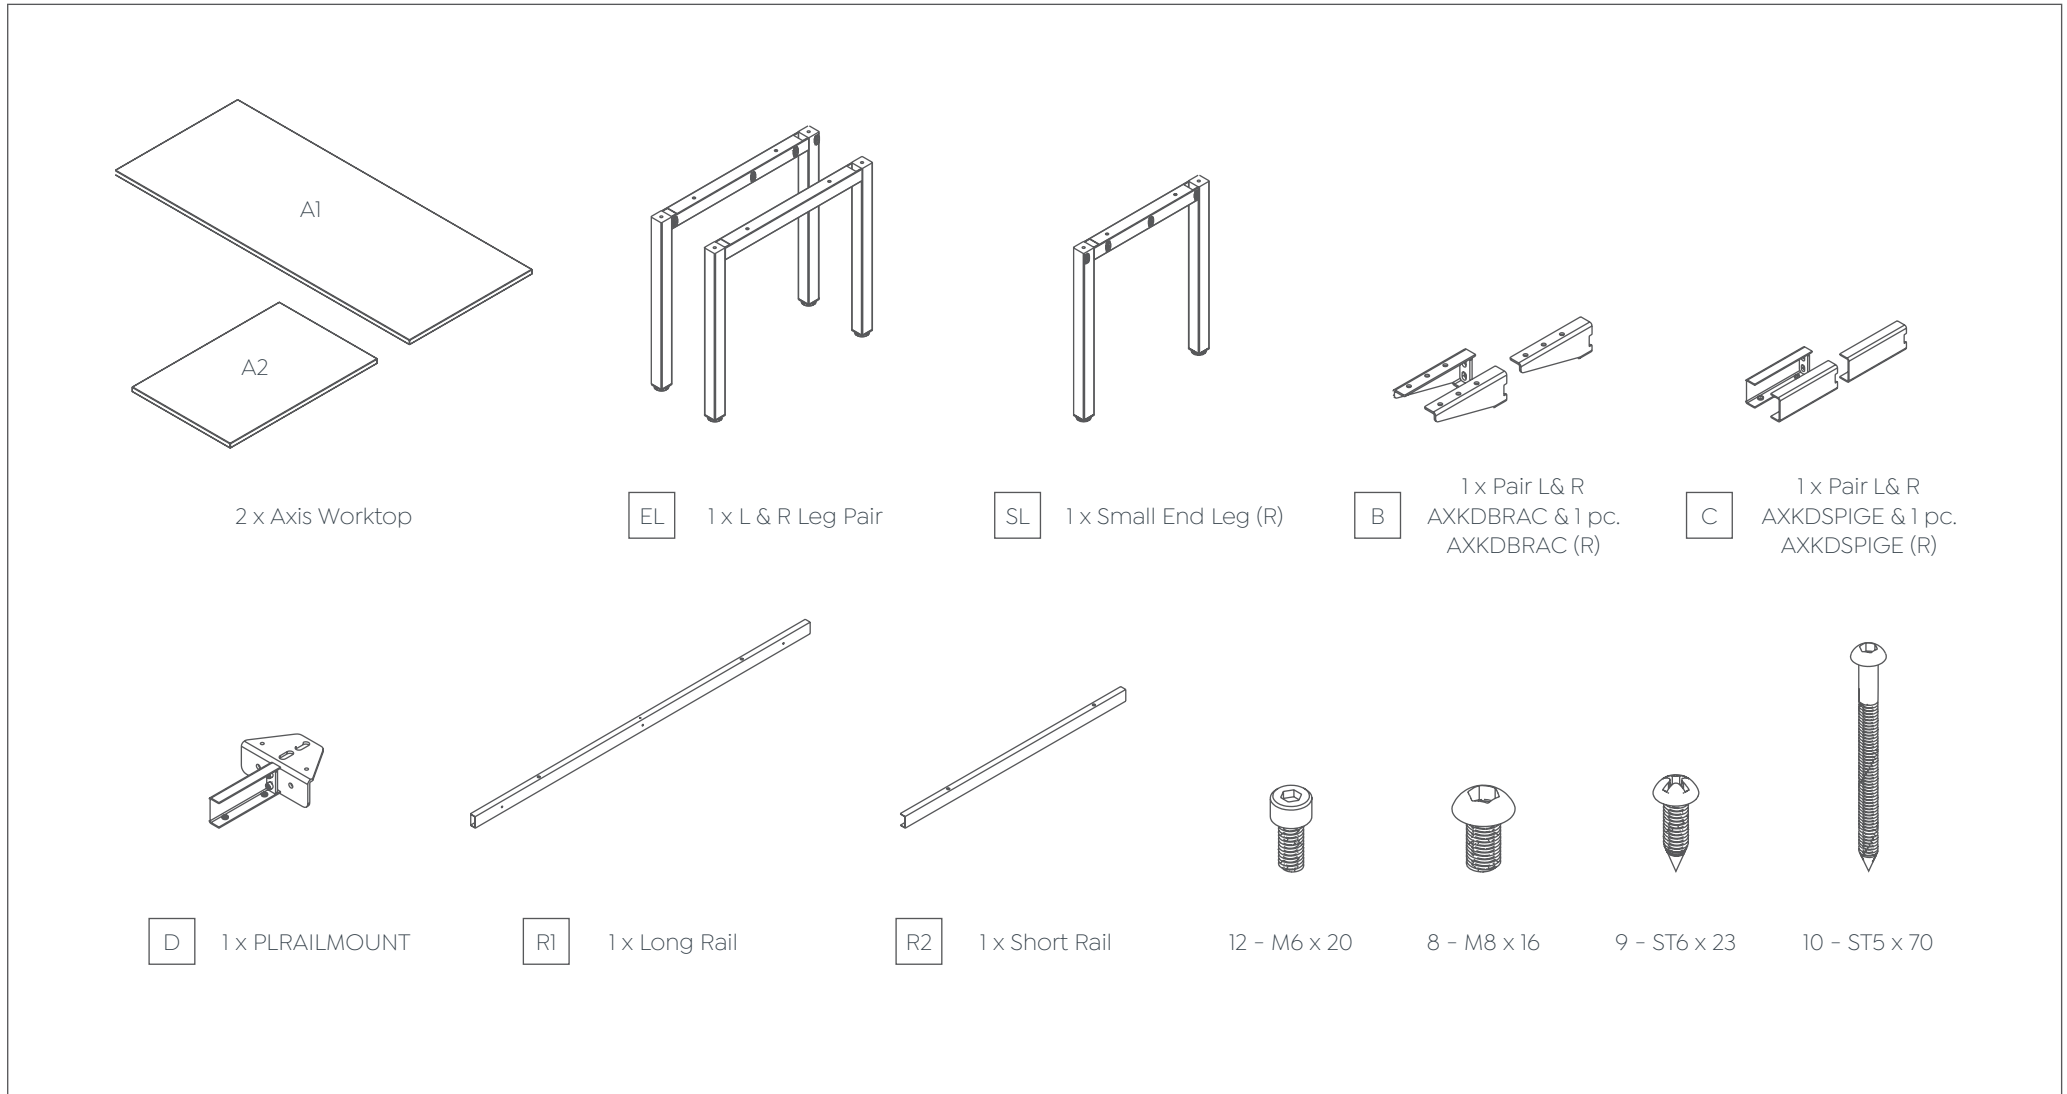

Axis Desk and Return

Assembly Instructions

Axis Desk and Return

Components List

STEP 1:

Axis Desk and Return

Assembly Instructions

STEP 2:

STEP 3:

Axis Desk and Return

Assembly Instructions

STEP 4:

9 - ST6 x 23

10 - ST5 x 70

Complete: