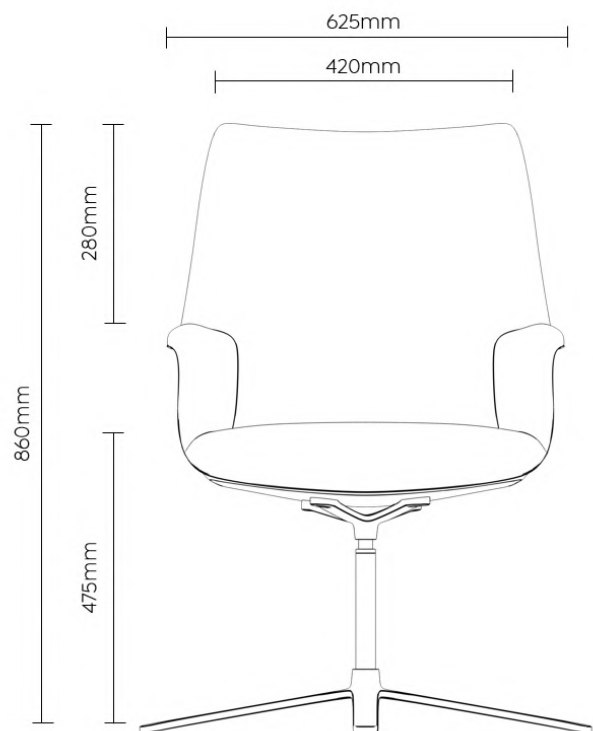

### Standard Features

Stylish, modern soft seating

Fixed mechanism

4-star, black aluminum base

Standard in charcoal Yuna fabric

Suitable for reception areas, waiting rooms or breakout areas

360 degree seat rotation

### Dimensions

Width 625 mm

Seat Depth 430 mm

Overall Depth 540 mm

Seat Height 475 mm

Overall Height 860 mm

EPIC OFFICE  
furniture.com.au