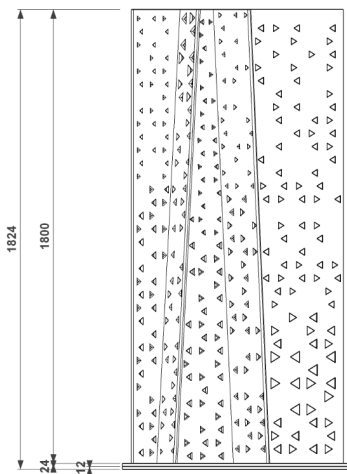

EPIC OFFICE
furniture.com.au

Epanel Divider Wall

Product Data Specification

Epanel Divider Wall

Product Data Specification

Silver Grey wall and charcoal base in 12mm epanel. 1800mm high and 1200mm wide.

FRONT

BACK

Dimensions

E-Panel Thickness	12mm
Overall Height	1800mm
Overall Width	1200mm

TOP VIEW