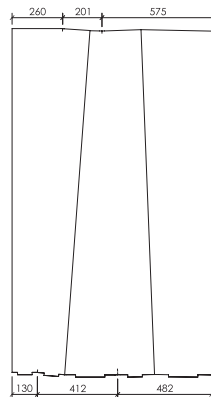

EPIC OFFICE
furniture.com.au

Epanel Divider Wall

Product Data Specification

Epanel Divider Wall

Product Data Specification

Silver Grey wall and charcoal base in 12mm epanel. 1800mm high and 1200mm wide.

FRONT

BACK

Dimensions

E-Panel Thickness	12mm
Overall Height	1800mm
Overall Width	1200mm

TOP VIEW