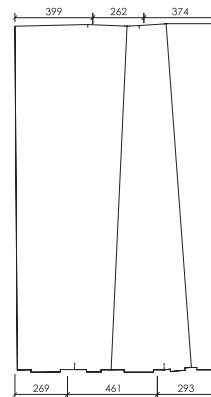

EPIC OFFICE
furniture.com.au

Epanel Divider Wall

Product Data Specification

Epanel Divider Wall

Product Data Specification

Silver Grey wall and charcoal base in 12mm epanel. 1800mm high and 1200mm wide.

FRONT

BACK

Dimensions

E-Panel Thickness	12mm
Overall Height	1800mm
Overall Width	1200mm

TOP VIEW