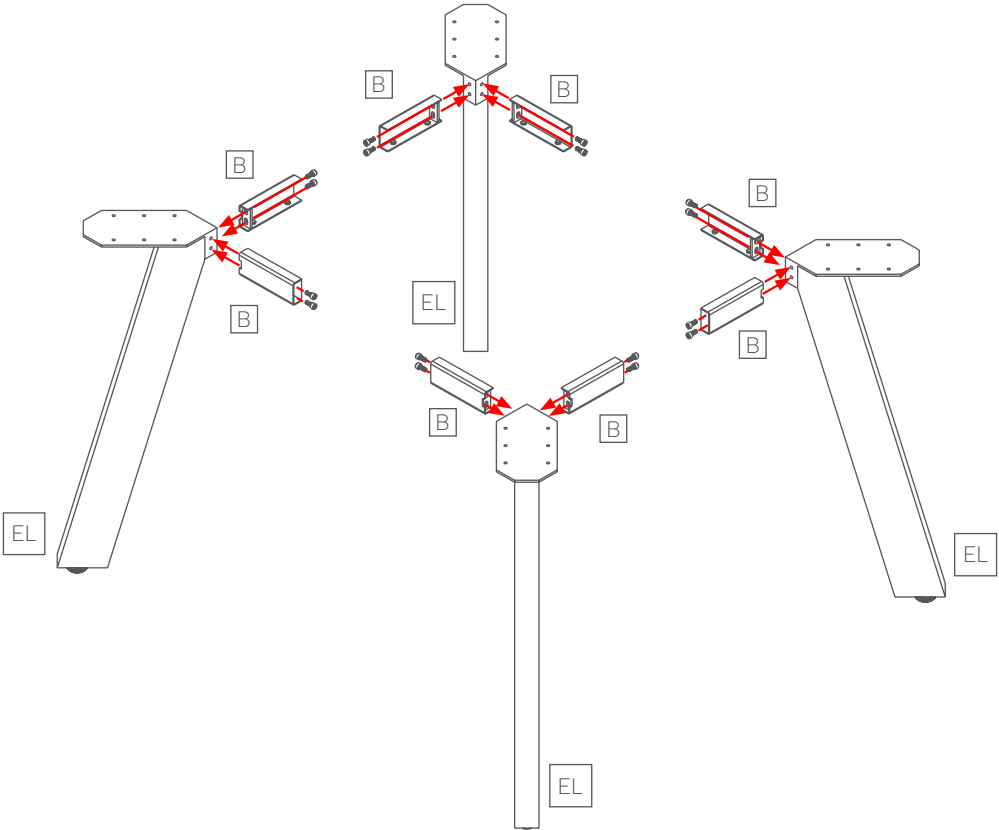

Flare 4 Leg Meeting Table

Assembly Instructions

STEP 1: