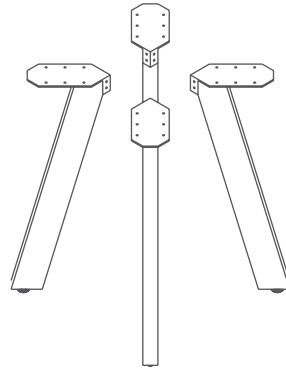

## **Flare 4 Leg Meeting Table**

Assembly Instructions

# Flare 4 Leg Meeting Table

## Components List

Axis Worktop

EL 4 x Flare End Legs  
75° Angle

B 4 x Pair AXKDSPIGE

R1 2 x Short Rails

R2 2 x Long Rails

16 - M6 x 20

18 - M8 x 16