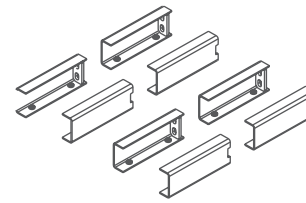

# Flare 4 Leg Meeting Table

## Components List

Axis Worktop

EL 4 x Flare End Legs  
75° Angle

B 4 x Pair AXKDSPIGE

R1 2 x Short Rails

R2 2 x Long Rails

16 - M6 x 20

18 - M8 x 16