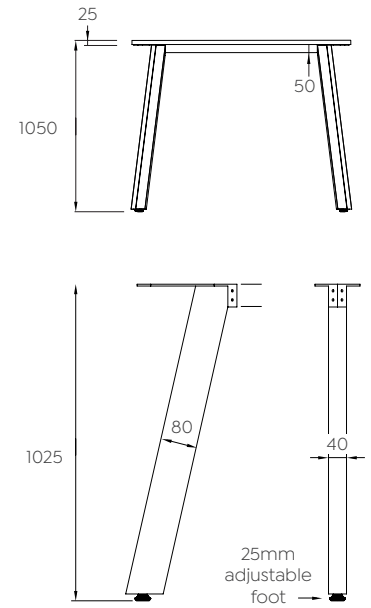

EPIC OFFICE
furniture.com.au

Flare Bar Leaner

Product Data Specification

Flare Bar Leaner

Product Data Specification

Standard Features

Legs, top housing and rails in White or Black Powdercoat finish

Worktop Height 1050mm - including 25mm worktop

25mm Adjustable Foot

80 x 40mm splayed legs. 50 x 25mm rails

Melamine Worktop - 25mm E1 grade substrate finished in studio white or New Oak with matching 2mm PVC edge

Premium Fixings - additional fixings made from premium steel for added strength and stability

Adjustable size rails - custom length rails available to create infinite sized frames

Dimensions

1200 x 750	1800 x 1200	2400 x 750	3600 x 750
1500 x 750	2100 x 750	2400 x 900	3600 x 900
1800 x 750	2100 x 900	2400 x 1200	3600 x 1200
1800 x 900	2100 x 1200	3000 x 750	4800 x 1200

Screen Options

Radius18 Screens (standard height 400mm above worktop)

Studio50 Screens (standard height 500mm above worktop)

E-Panel Screens (standard height 300mm above worktop)

Colour Options

Worktop Colour Options