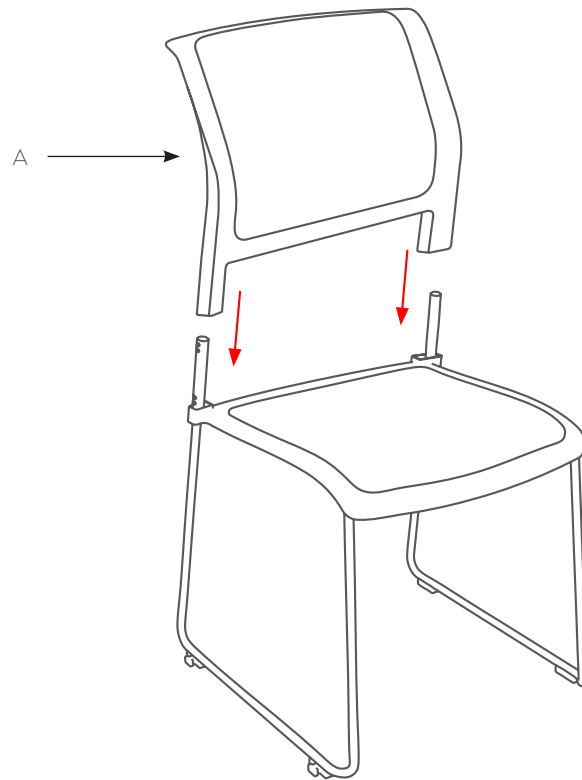

Game Chair

Assembly Instructions

STEP 2: