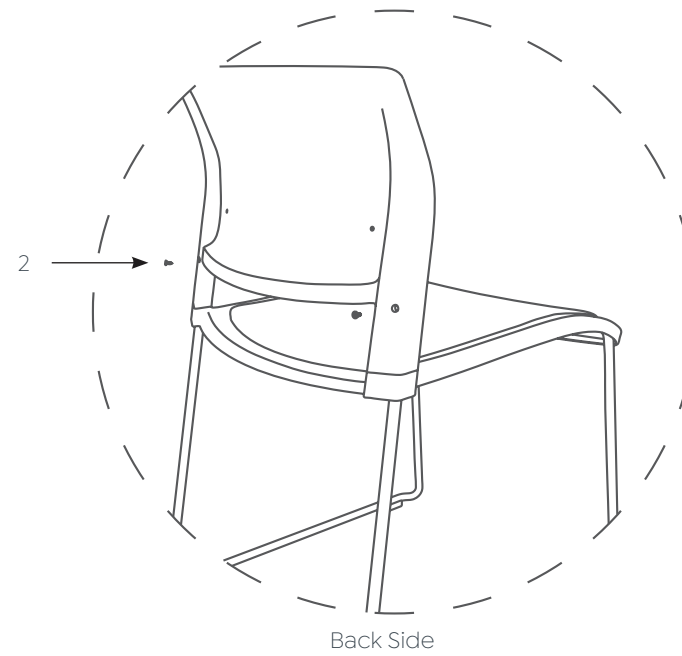

Game Chair

Assembly Instructions

STEP 2: