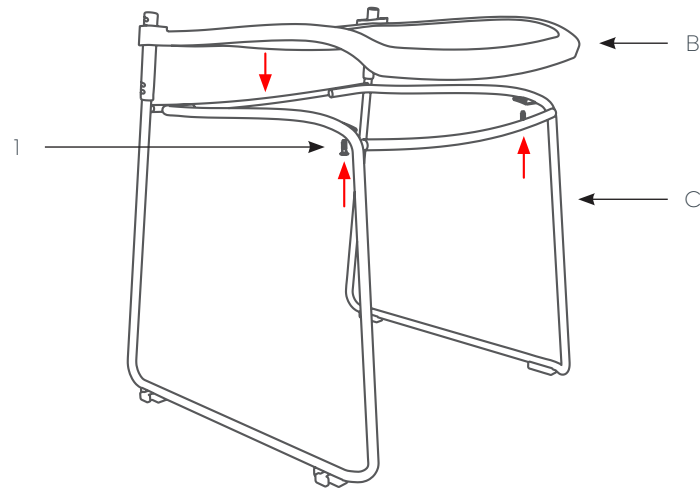

Game Chair

Assembly Instructions

Game Chair

Components List

Back Seat

A

Seat

B

Frame

C

2 - M7 x 20mm

1

2 x Philips Screw

2

STEP 1:

Game Chair