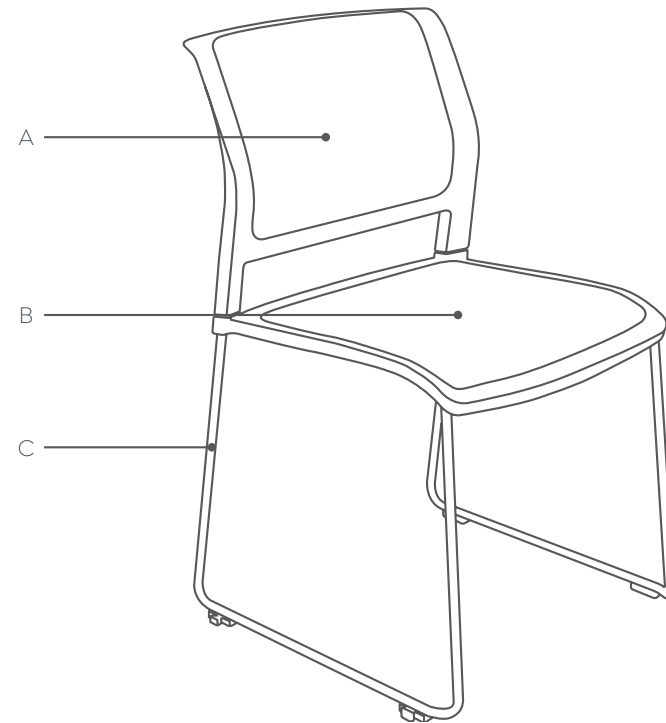

Game Chair

Assembly Instructions

Game Chair

Components List

Back Seat

A

Seat

B

Frame

C

2 - M7 x 20mm

1

2 x Philips Screw

2

STEP 1:

Game Chair