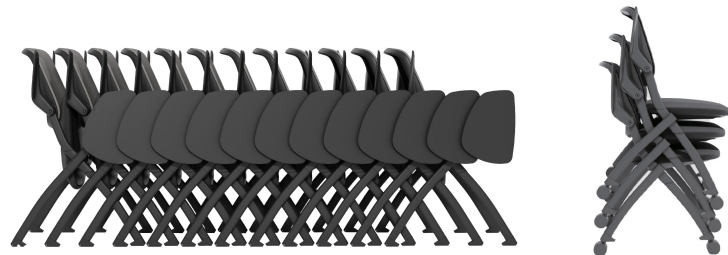

Supplied standard with free wheeling castors - ideal for large venues

Please note - supplied in multiples of 2 units

Suitable for training, conference, classroom, healthcare, retail and cafeteria seating

Dimensions

Logic Chair

Seat Height 465 mm

Seat Width 488 mm

Seat Depth 420 mm

Overall Height 874 mm

Logic Tablet

Length 400 mm

Width 200 mm

Thickness 5 mm

Optional Upgrades

Armless change kit

Tablet arm kit

Logic No Arms

Logic with Arms

Logic with Table