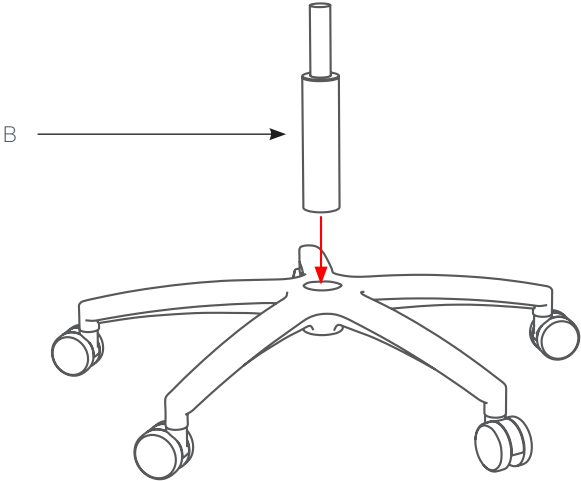

Metro Midback Chair

Assembly Instructions

Metro Midback Chair

Components List

Seat

A

Gas Cylinder

B

Base

C

5 x Castor

D

STEP 1:

STEP 2:

Metro Midback Chair

Assembly Instructions