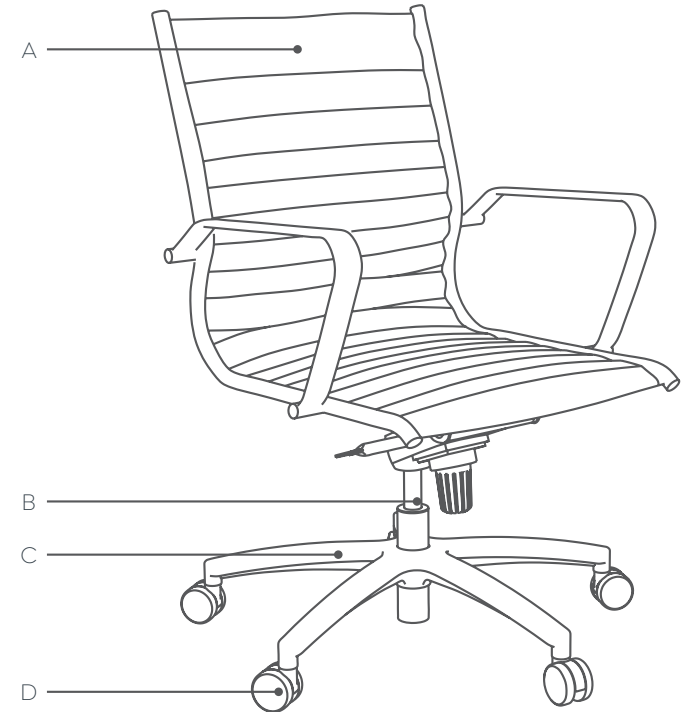

Metro Midback Chair

Assembly Instructions

Metro Midback Chair

Components List

Seat

A

Gas Cylinder

B

Base

C

5 x Castor

D

STEP 1:

STEP 2:

Metro Midback Chair

Assembly Instructions