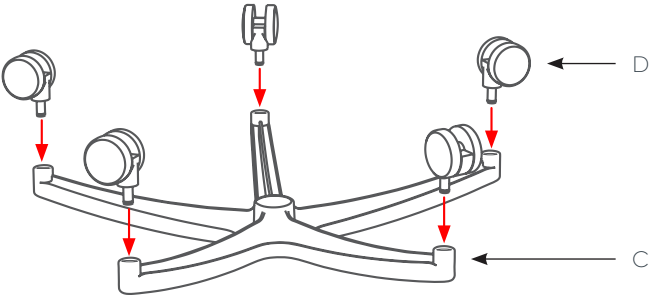

Metro Midback Chair

Assembly Instructions

Metro Midback Chair

Components List

Seat

A

Gas Cylinder

B

Base

C

5 x Castor

D

STEP 1:

STEP 2:

Metro Midback Chair

Assembly Instructions

STEP 3:

Complete: