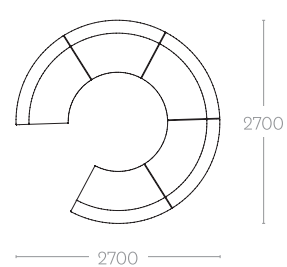

EPIC OFFICE
furniture.com.au

Motion Arc

Product Data Specification

Motion Arc

Product Data Specification

Shown with optional Motion Round Table (730mm) available in White Lacquer or Solid Beech

Arc 2

Arc 3

Arc 4

Arc 5

Dimensions (mm)

SEAT HEIGHT = 430mm

Motion Felt

motionoffice®