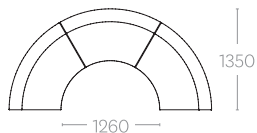

EPIC OFFICE
furniture.com.au

Motion Arc

Product Data Specification

Motion Arc

Product Data Specification

Shown with optional Motion Round Table (730mm) available in White Lacquer or Solid Beech

Arc 2

Arc 3

Arc 4

Arc 5

Dimensions (mm)

SEAT HEIGHT = 430mm

Motion Felt

motionoffice®