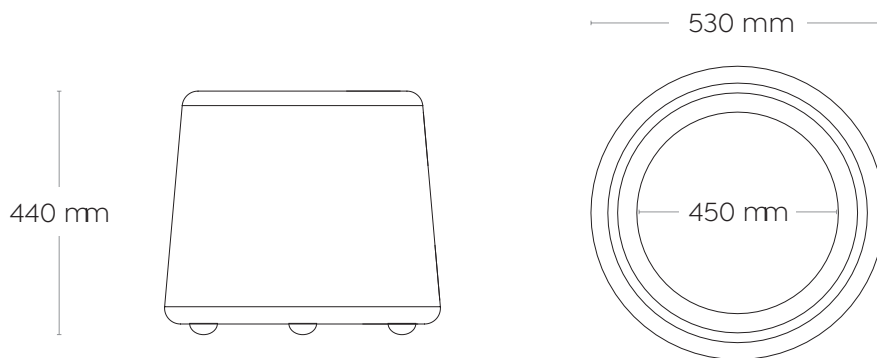

EPIC OFFICE
furniture.com.au

Motion Otto

Product Data Specification

Motion Otto

Product Data Specification

Motion Otto is the smallest member of the MotionOffice family. Castors on the base provide a mobile option to create clusters or add seating to any desired area.

Features

- Includes Castors
- Motion Felt Seat Cover
- Colour of choice - Can be 2 tone

Dimensions

- Seat Height 440 mm
- Seat Diameter 450 mm
- Base Diameter 530 mm

Motion Felt

motionoffice®