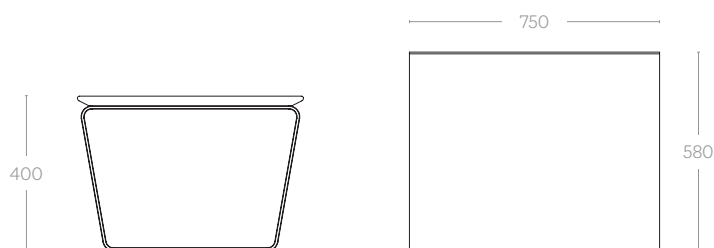

Coffee Table (Straight)

Motion Coffee Tables are designed to compliment Loop items by referencing the same aesthetic, replace a Loop with a Coffee Table to add interest and storage space.

Dimensions (mm)