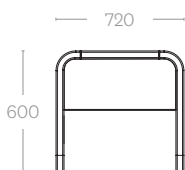

Link

Motion Link wall mounted phone booths provide workers with a small private space to make phone/video calls. A standing height table top provides space for laptops or notebooks if necessary.

Dimensions (mm)