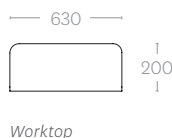

Link

Motion Link wall mounted phone booths provide workers with a small private space to make phone/video calls. A standing height table top provides space for laptops or notebooks if necessary.

Dimensions (mm)