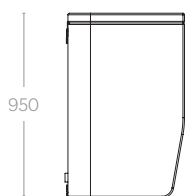

Link

Motion Link wall mounted phone booths provide workers with a small private space to make phone/video calls. A standing height table top provides space for laptops or notebooks if necessary.

Dimensions (mm)