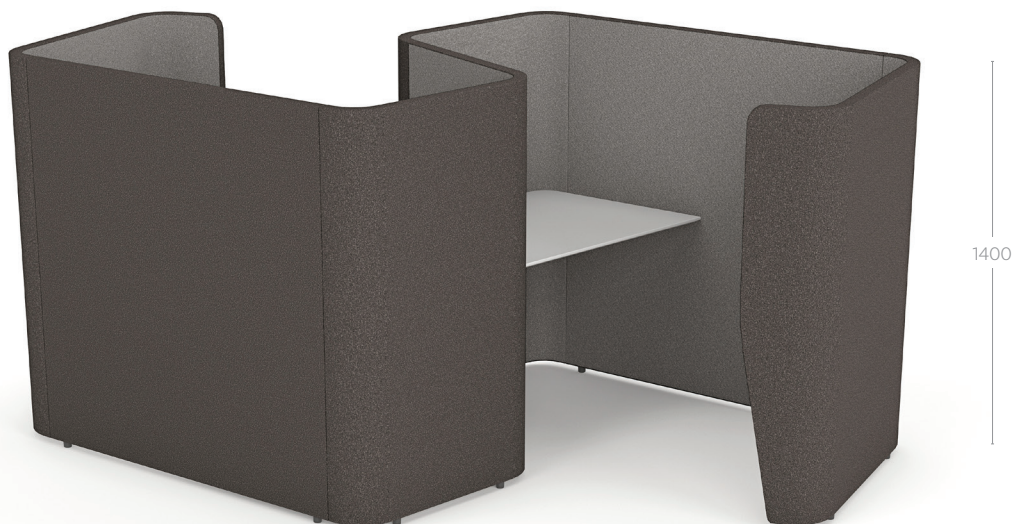

Shell

Motion Shell work pods provide a very high level of acoustic and visual privacy, allowing workers to complete focussed individual tasks in a comfortable enclosed environment.

Shell 1

Shell 2

Dimensions (mm)

WORKSURFACE HEIGHT = 730mm

Worktop

Worksurface Options

White Lacquer

Solid Beech

Motion Felt Colour Options

Ash Grey

Stone Grey