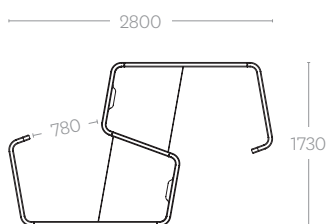

Shell

Motion Shell work pods provide a very high level of acoustic and visual privacy, allowing workers to complete focussed individual tasks in a comfortable enclosed environment.

Shell 1

Shell 2

Dimensions (mm)

WORKSURFACE HEIGHT = 730mm

Worktop

Worksurface Options

White Lacquer

Solid Beech

Motion Felt Colour Options

Ash Grey

Stone Grey