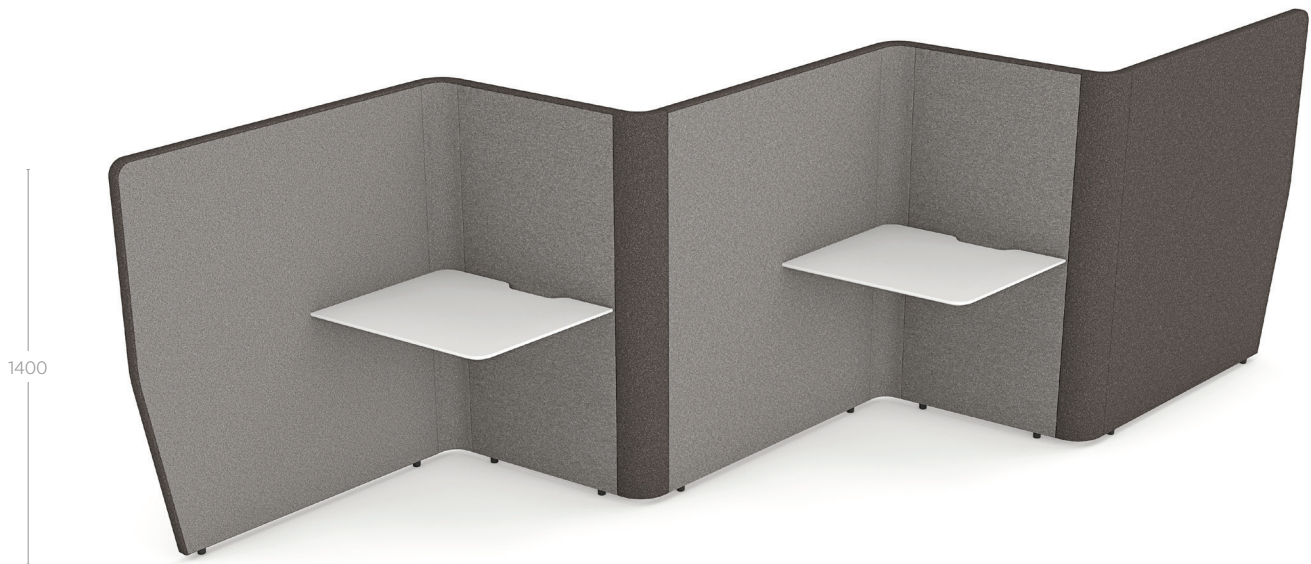

Wave

Motion Wave work pods provide a good touch down space for individual tasks. They are very space efficient, providing a small amount of acoustic and visual privacy for workers.

Wave 2

Wave 4

Wave 6

Dimensions (mm)

Worktop

Worksurface Options

White Lacquer

Solid Beech

WORKSURFACE HEIGHT = 730mm

Motion Felt Colour Options

Ash Grey

Stone Grey