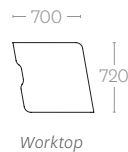

Wave

Motion Wave work pods provide a good touch down space for individual tasks. They are very space efficient, providing a small amount of acoustic and visual privacy for workers.

Wave 2

Wave 4

Wave 6

Dimensions (mm)

Worktop

Worksurface Options

White Lacquer

Solid Beech

WORKSURFACE HEIGHT = 730mm

Motion Felt Colour Options

Ash Grey

Stone Grey