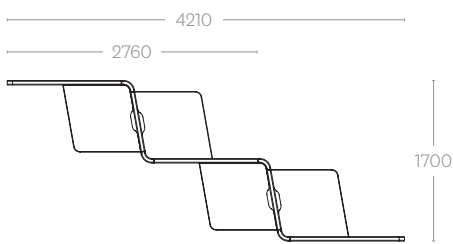

Wave

Motion Wave work pods provide a good touch down space for individual tasks. They are very space efficient, providing a small amount of acoustic and visual privacy for workers.

Wave 2

Wave 4

Wave 6

Dimensions (mm)

Worktop

Worksurface Options

White Lacquer

Solid Beech

WORKSURFACE HEIGHT = 730mm

Motion Felt Colour Options

Ash Grey

Stone Grey