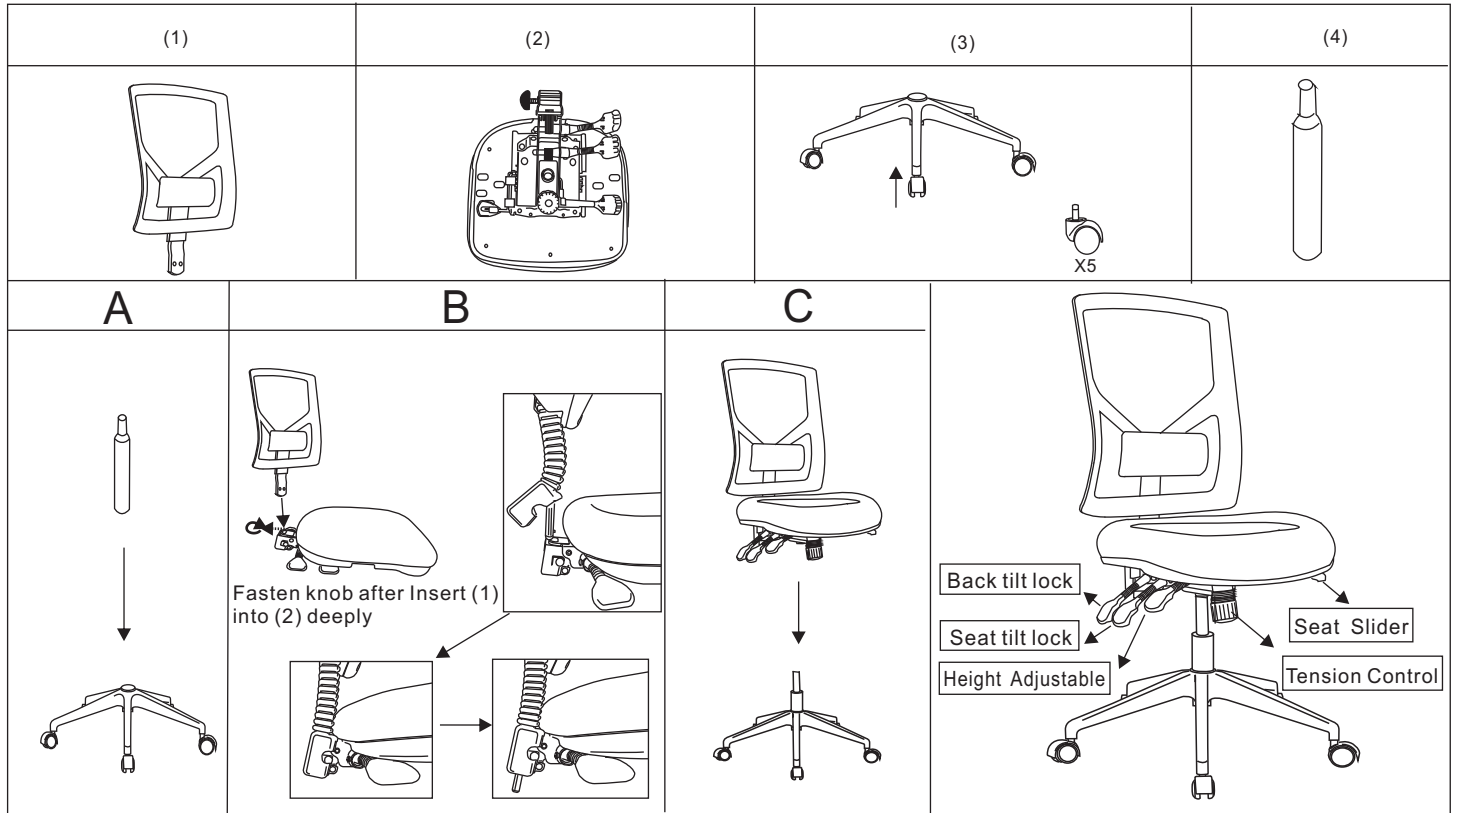

BREEZE BL

User Information

Height adjustable: Lift lever

Seat tilt lock: Lever up / Lever down.

Back tilt lock: Lever up / Lever down.

Tension control: Turn knob to make chair suit your weight.

Seat slider: Lift lever to control seat slide forward and backward.