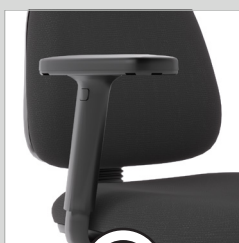

Evo Chair

Product Specifications

Evo Chair.

The Evo Chair is all about going back to basics. It's got everything you'd expect from a standard office chair, with some surprising luxuries thrown in for good measure.

Starting with comfort, the Evo chair features a Luxe seat, pronounced lumbar support and a moulded high-density foam backrest. Also included are premium gas lift springs, height-adjustable armrests and five durable castors for easy transport.

Key Features

A. High Comfort

Premium quality materials results in an 8hr comfort rating.

B. 3 Lever Mechanism

Three way adjustment allows independent adjustment of seat height, seat angle and back angle for optimal ergonomic setup.

Strong and Durable

Reinforced nylon/fibreglass 5 star base is extra strong.

Backrest

Molded high-density foam backrest with pronounced lumbar support.

Safety Lock

Adjustable backrest has locking function for added safety.