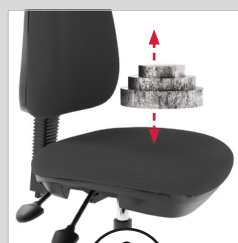

Starting with comfort, the Evo chair features a Luxe seat, pronounced lumbar support and a moulded high-density foam backrest. Also included are premium gas lift springs, height-adjustable armrests and five durable castors for easy transport.

Key Features

A. High Comfort

Premium quality materials results in an 8hr comfort rating.

B. 3 Lever Mechanism

Three way adjustment allows independent adjustment of seat height, seat angle and back angle for optimal ergonomic setup.

C. Strong & Durable

High strength components produce a 160kg weight rating.

D. 60mm Castors

Large heavy duty 60mm castors for durability and ease of movement.

Evo Chair.

In Detail

Seat Angle Adjustment

Extra adjustment of the seat angle for even greater comfort.

Strong and Durable

Reinforced nylon/fibreglass 5 star base is extra strong.

Backrest

Molded high-density foam backrest with pronounced lumbar support.

Safety Lock

Adjustable backrest has locking function for added safety.