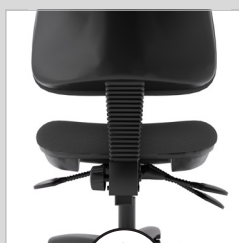

Evo Chair

Product Specifications

Evo Chair.

The Evo Chair is all about going back to basics. It's got everything you'd expect from a standard office chair, with some surprising luxuries thrown in for good measure.

Starting with comfort, the Evo chair features a Luxe seat, pronounced lumbar support and a moulded high-density foam backrest. Also included are premium gas lift springs, height-adjustable armrests and five durable castors for easy transport.

Key Features

A. High Comfort

Premium quality materials results in an 8hr comfort rating.

B. 3 Lever Mechanism

Three way adjustment allows independent adjustment of seat height, seat angle and back angle for optimal ergonomic setup.

Strong and Durable

Reinforced nylon/fibreglass 5 star base is extra strong.

Backrest

Molded high-density foam backrest with pronounced lumbar support.

Safety Lock

Adjustable backrest has locking function for added safety.