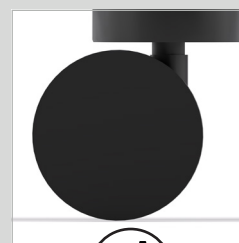

D. 60mm Castors

Large heavy duty 60mm castors for durability and ease of movement.