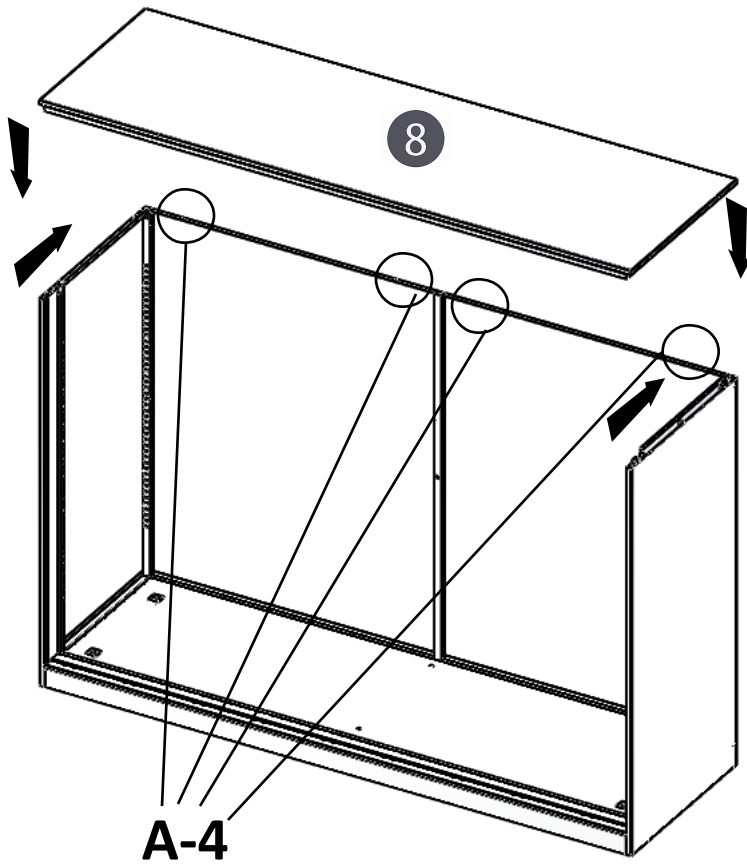

# GO Perforated Door Cupboard - Installation Instructions

 30MIN			 M5	 M4	 M2
---	---	---	--	--	--

<b>A</b>  X13 M4X8	<b>B</b>  X12 M6*12	<b>C</b>  X15 M5*10	<b>D</b>  X32 M4*10	<b>E</b>  X2 M4*12	<b>F</b>  X1/1	<b>G</b>  x8	<b>H</b>  x8	<b>I</b>  x4	<b>G</b>  x4	<b>K</b>  x4
---	---	---	---	--	---	---	---	---	---	---

step 1

step 2

step 3

step 4

step 5

step 6

step 7

step 8

step 9

step 10

**G**

x8

step 11

step 12

step 13

<b>G</b>  x2	<b>K</b>  x2	<b>D</b>  X16 M4*10
--	--	--