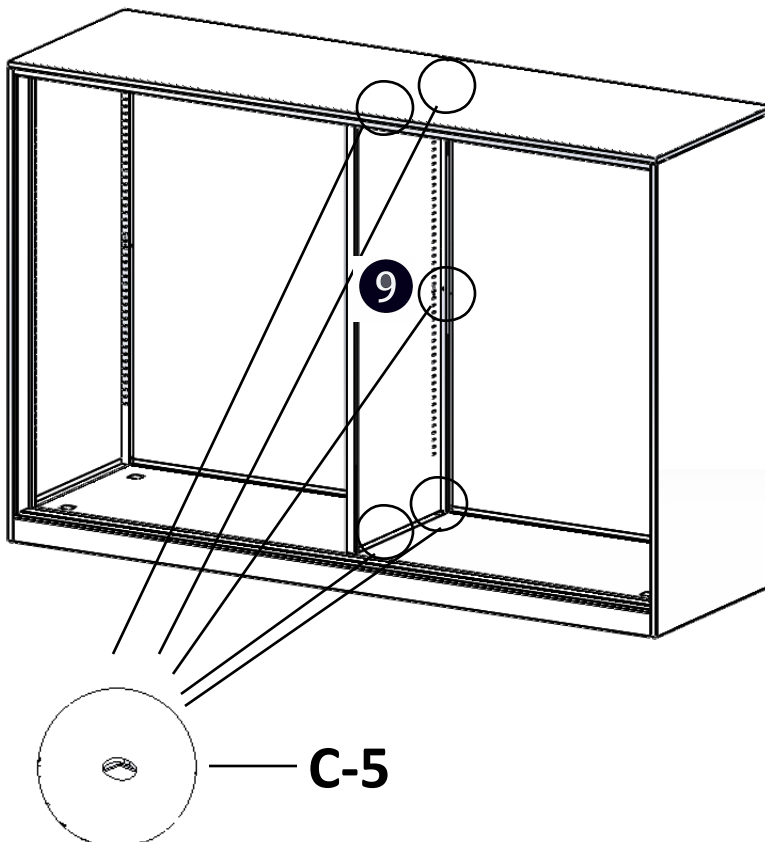

# GO Perforated Door Cupboard - Installation Instructions

 30MIN			 M5	 M4	 M2
---	---	---	--	--	--

<b>A</b>  X13 M4X8	<b>B</b>  X12 M6*12	<b>C</b>  X15 M5*10	<b>D</b>  X32 M4*10	<b>E</b>  X2 M4*12	<b>F</b>  X1/1	<b>G</b>  x8	<b>H</b>  x8	<b>I</b>  x4	<b>G</b>  x4	<b>K</b>  x4
---	---	---	---	--	---	---	---	---	---	---

step 1

step 2

step 3

step 4

step 5

step 6

step 7

step 8

step 9

step 10

**G**

x8

step 11

step 12

step 13

<b>G</b>  x2	<b>K</b>  x2	<b>D</b>  X16 M4*10
--	--	--