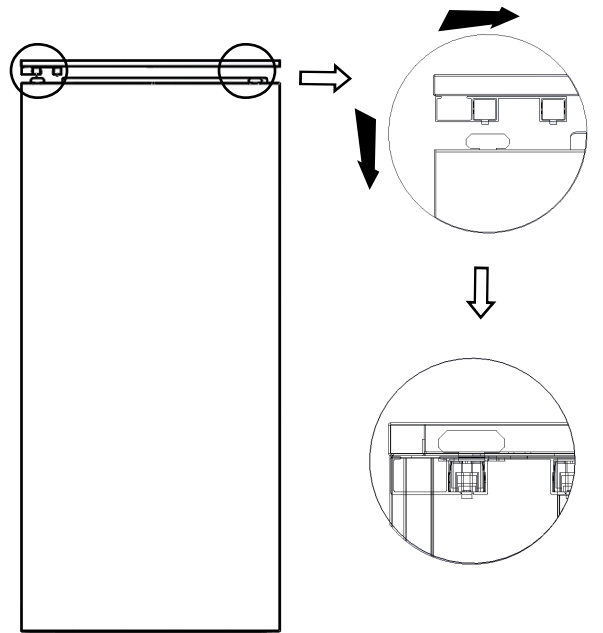

# GO Perforated Door Cupboard - Installation Instructions

 30MIN			 M5	 M4	 M2
---	---	---	--	--	--

<b>A</b>  X13 M4X8	<b>B</b>  X12 M6*12	<b>C</b>  X15 M5*10	<b>D</b>  X32 M4*10	<b>E</b>  X2 M4*12	<b>F</b>  X1/1	<b>G</b>  x8	<b>H</b>  x8	<b>I</b>  x4	<b>G</b>  x4	<b>K</b>  x4
---	---	---	---	--	---	---	---	---	---	---

step 1

step 2

step 3

step 4

step 5

step 6

step 7

step 8

step 9

step 10

**G**

x8

step 11

step 12

step 13

<b>G</b>  x2	<b>K</b>  x2	<b>D</b>  X16 M4*10
--	--	--