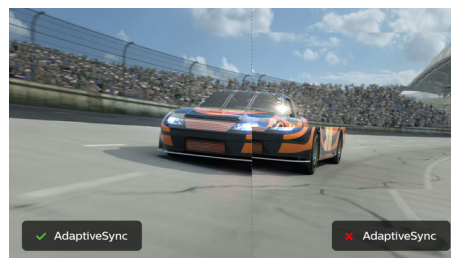

Adaptive-Sync technology

Gaming shouldn't be a choice between choppy gameplay or broken frames. Get fluid, artifact-free performance at virtually any framerate with Adaptive-Sync technology, smooth quick refresh and ultra-fast response time.