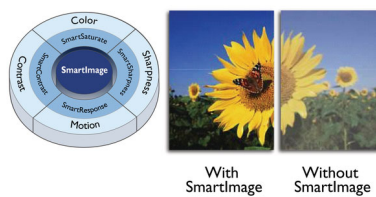

SmartImage

SmartImage is an exclusive leading edge Philips technology that analyzes the content displayed on your screen and gives you optimized display performance. This user friendly interface allows you to select various modes like Office, Photo, Movie, Game, Economy etc., to fit the application in use. Based on the selection, SmartImage dynamically optimizes the contrast, color saturation and sharpness of images and videos for ultimate display performance. The Economy mode option offers you major power savings. All in real time with the press of a single button!