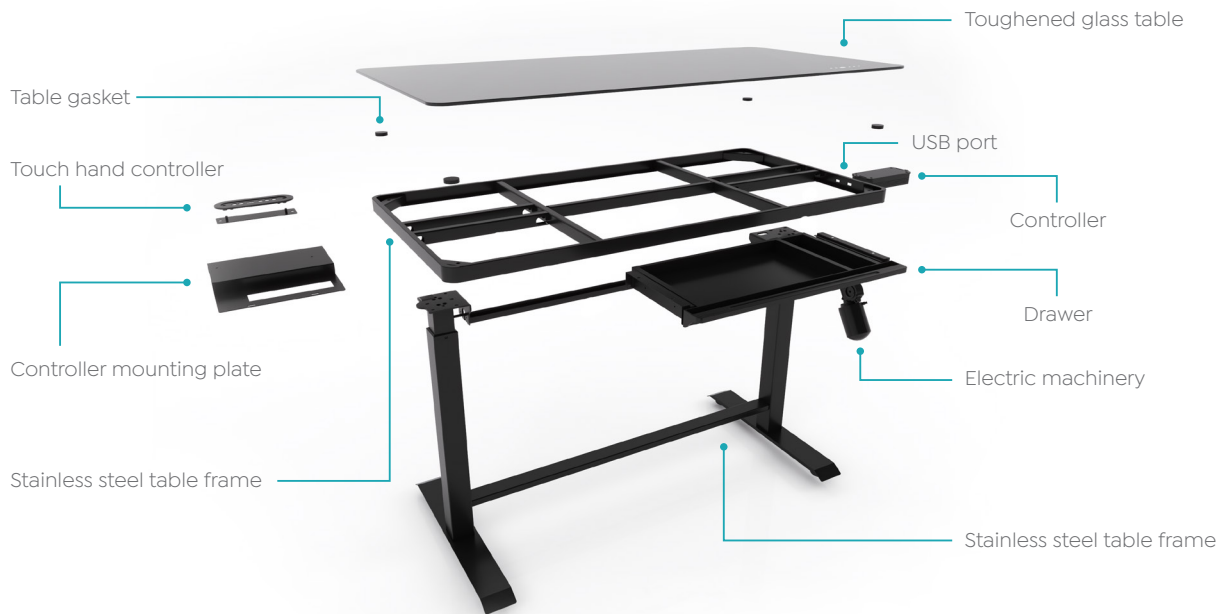

# Luxe Standing Desk

Product Data Specification

# Luxe Standing Desk

### Standard Features

6mm Tempered glass top

LCD touch screen

Energy saving

Foot rest

Pen tray

Noise reduction; silent height adjustment

Environmentally friendly components

720mm-1200mm height range

Writeable Top - Whiteboard marker and eraser supplied

USB and USB-C charging ports

Anti-collision

Easy installation

2 Height Memory

90kg weight capacity

Radius edges