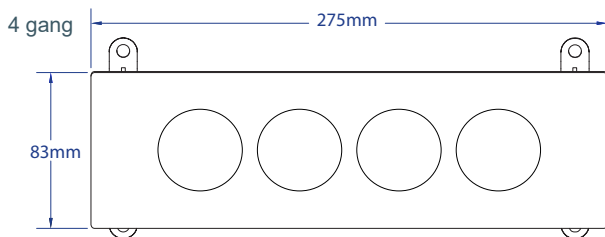

Podium is available in 2 and 4 socket versions.

Podium can be specified with TUF HP USB A+C laptop, mobile and tablet charging.

USPs

- Available with TUF-PD / TUF-HP laptop, mobile and tablet charging
- Solid and robust
- Available in 2 or 4 gang
- Brushed stainless steel finish

podium TECHNICAL

Common Modular Components*

*We stock a variety of other modular components. Please enquire for specifics.

Dimensions

Cutout sizes

Features

Configuration:

The 2 or 4 PODIUM socket apertures can be configured with any combination of AC power sockets from the OE Elsafe 42mm international range, our class leading TUF-PD USB fast charger, and most types/makes of Data/AV.