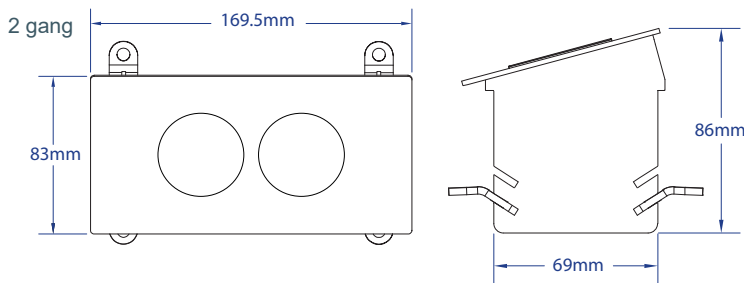

podium TECHNICAL

Common Modular Components*

*We stock a variety of other modular components. Please enquire for specifics.

Dimensions

Cutout sizes

Features

Configuration:

The 2 or 4 PODIUM socket apertures can be configured with any combination of AC power sockets from the OE Elsafe 42mm international range, our class leading TUF-PD USB fast charger, and most types/makes of Data/AV.