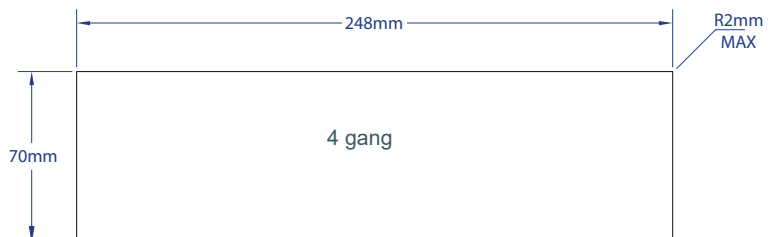

podium TECHNICAL

Common Modular Components*

*We stock a variety of other modular components. Please enquire for specifics.

Dimensions

Cutout sizes

Features

Configuration:

The 2 or 4 PODIUM socket apertures can be configured with any combination of AC power sockets from the OE Elsafe 42mm international range, our class leading TUF-PD USB fast charger, and most types/makes of Data/AV.