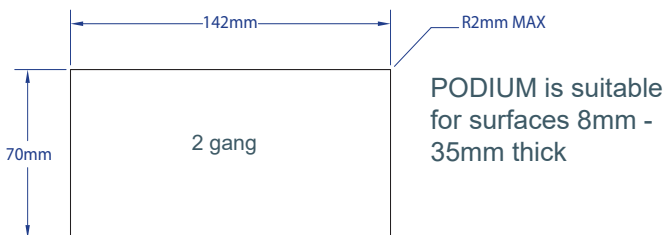

podium TECHNICAL

Common Modular Components*

*We stock a variety of other modular components. Please enquire for specifics.

Dimensions

Cutout sizes

Features

Configuration:

The 2 or 4 PODIUM socket apertures can be configured with any combination of AC power sockets from the OE Elsafe 42mm international range, our class leading TUF-PD USB fast charger, and most types/makes of Data/AV.