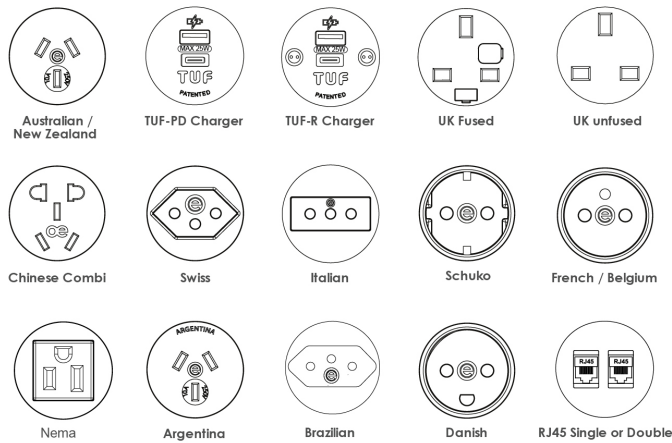

Podium is available in 2 and 4 socket versions.

Podium can be specified with TUF HP USB A+C laptop, mobile and tablet charging.

USPs

- Available with TUF-PD / TUF-HP laptop, mobile and tablet charging
- Solid and robust
- Available in 2 or 4 gang
- Brushed stainless steel finish

podium TECHNICAL

Common Modular Components*

*We stock a variety of other modular components. Please enquire for specifics.

Dimensions

Cutout sizes

Features

Configuration:

The 2 or 4 PODIUM socket apertures can be configured with any combination of AC power sockets from the OE Elsafe 42mm international range, our class leading TUF-PD USB fast charger, and most types/makes of Data/AV.