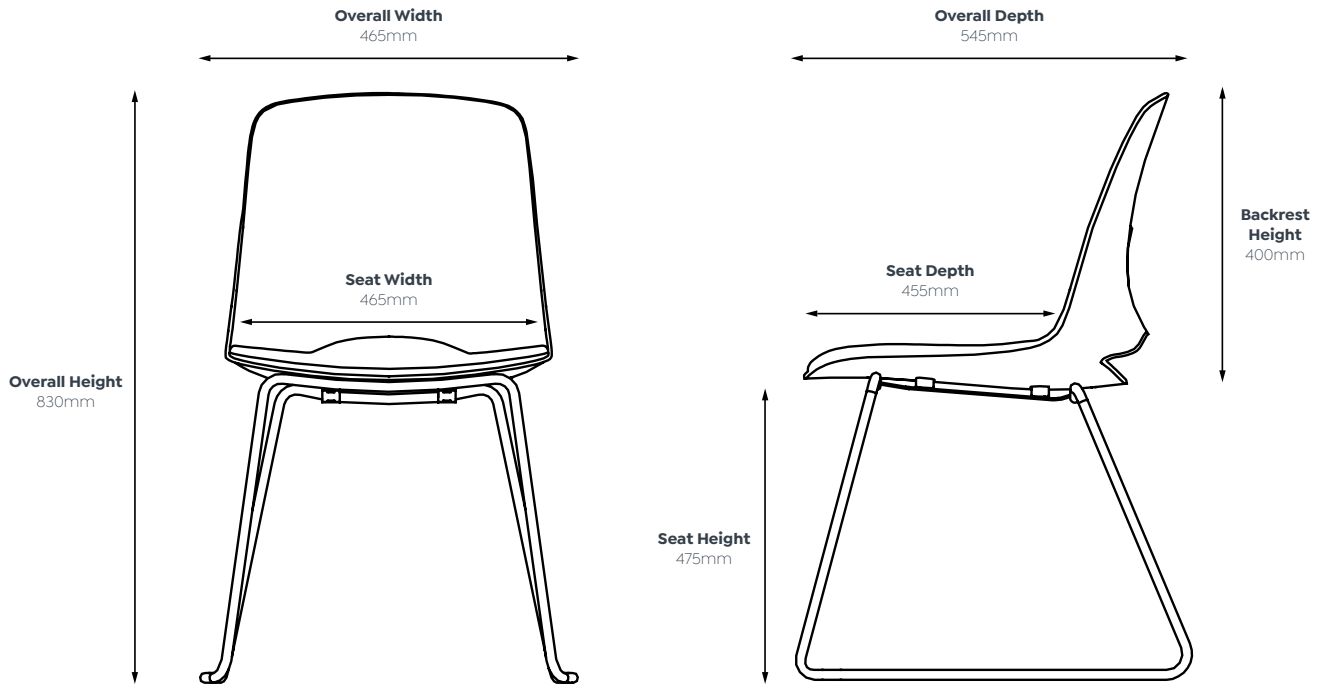

White

Vista Swivel

Black

Sky

Moss

Rust

White

Vista Seating Range.

Dimension Specifications

Vista Glide

Vista Pivot

Vista Seating Range.

Dimension Specifications

Vista Rise

Vista Swivel

Vista Seating Range.