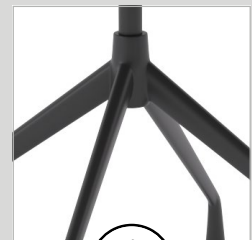

A 360-degree range on both the Swivel and Pivot models means that you can easily turn your life around. Both chairs feature a contoured seat and backrest in your choice of upholstery colour. While the Pivot has four fixed legs, the Swivel comes with a sturdy nylon 5-star base and 60mm castors on each foot. Taking functionality a step further, the Swivel features ergonomic armrests for additional comfort during long workdays. On top of their impressive 140kg weight rating, the entire Vista range is covered by industry-best 10-year warranty.

Key Features

A. Moulded Seat & Back
Single moulded polypropylene shell is comfortable, robust, easy to clean and is available in multiple colours.

B. Fast Assembly
Includes required tool 'bits' and configured to make assembly time even faster.

C. Seat Upholstery
Glide & Rise can be upgraded with moulded foam and upholstered with premium fabric in matching colours. Comes standard on Swivel and Pivot.

D. Strong & Durable
Constructed from strong, rigid, steel frame provides 140kg weight rating that is very light and easy to carry.