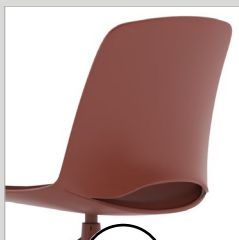

Vista Seating Range

Product **Specifications**

Vista Seating Range.

Introducing the Vista Seating range – a practical and versatile solution for any office setting. With four distinct models to choose from – Swivel, Glide, Pivot, and Rise – we've got your meeting rooms, breakout areas, and conference spaces sorted.

A 360-degree range on both the Swivel and Pivot models means that you can easily turn your life around. Both chairs feature a contoured seat and backrest in your choice of upholstery colour. While the Pivot has four fixed legs, the Swivel comes with a sturdy nylon 5-star base and 60mm castors on each foot. Taking functionality a step further, the Swivel features ergonomic armrests for additional comfort during long workdays. On top of their impressive 140kg weight rating, the entire Vista range is covered by industry-best 10-year warranty.

Key Features

A. Moulded Seat & Back
Single moulded polypropylene shell is comfortable, robust, easy to clean and is available in multiple colours.

B. Fast Assembly
Includes required tool 'bits' and configured to make assembly time even faster.

Optional Upgrades

Glide and Rise models can be upgraded with premium high resistant moulded foam and upholstered in premium fabric in multiple colours

Vista Range

Black Vista Swivel with Upholstered Seat, Nylon 5 Star Base, Castors & Padded Arms