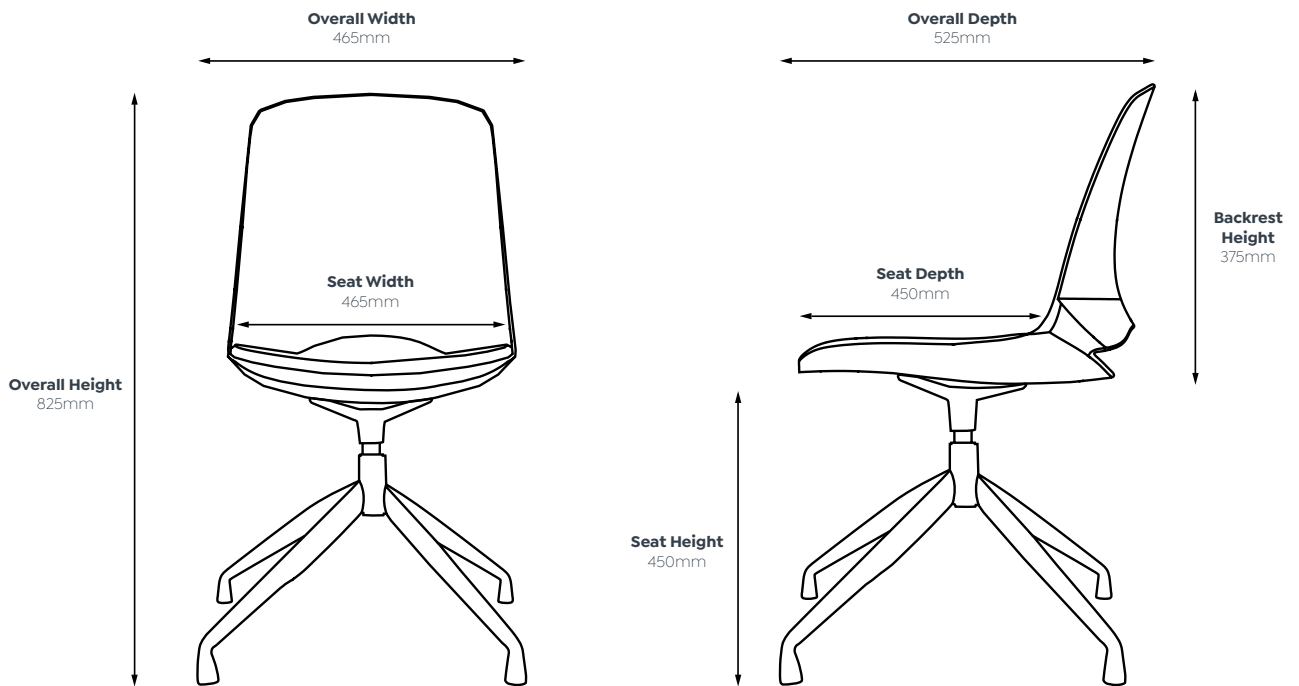

White

Vista Swivel

Black

Sky

Moss

Rust

White

Vista Seating Range.

Dimension Specifications

Vista Glide

Vista Pivot

Vista Seating Range.

Dimension Specifications

Vista Rise

Vista Swivel

Vista Seating Range.