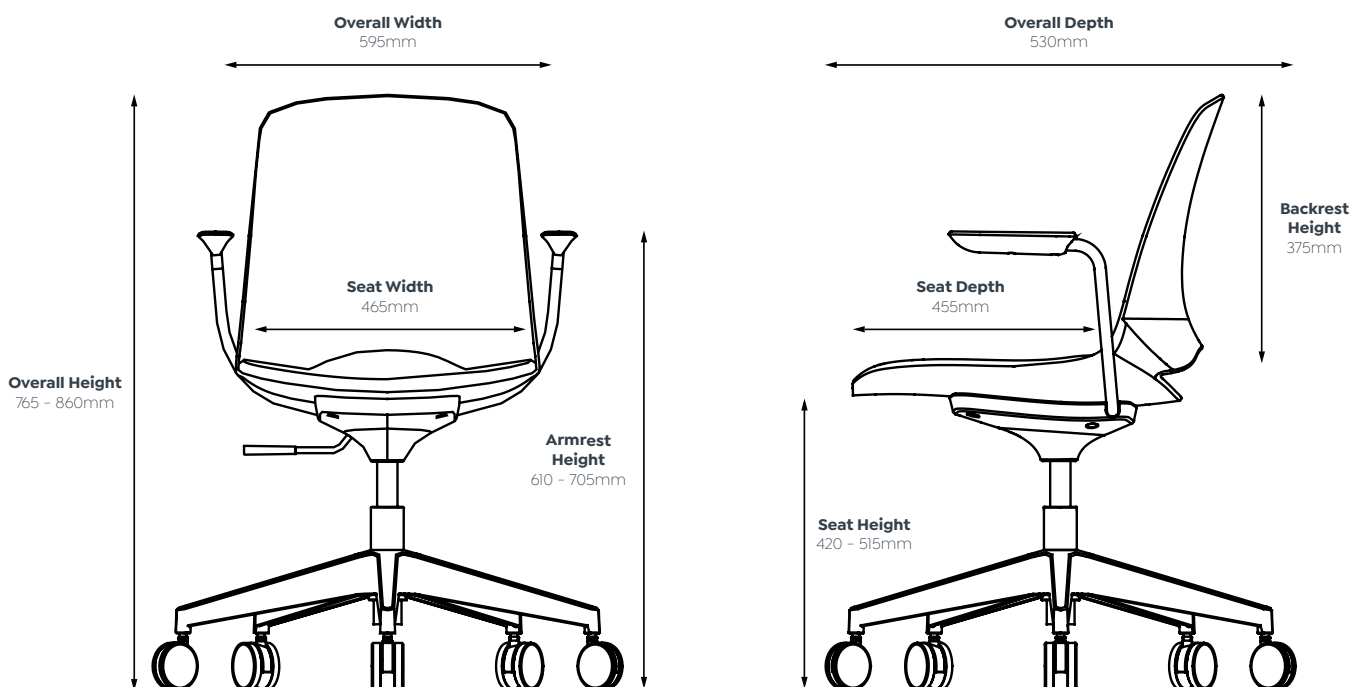

Dimension Specifications

Vista Glide

Vista Pivot

Vista Seating Range.

Dimension Specifications

Vista Rise

Vista Swivel

Vista Seating Range.

Vista Swivel models have 60mm heavy-duty swivel castors for greater mobility around the office

Vista Glide models can also be stacked up to 15 high, or 10 high on a trolley for easier management in mass seating environments