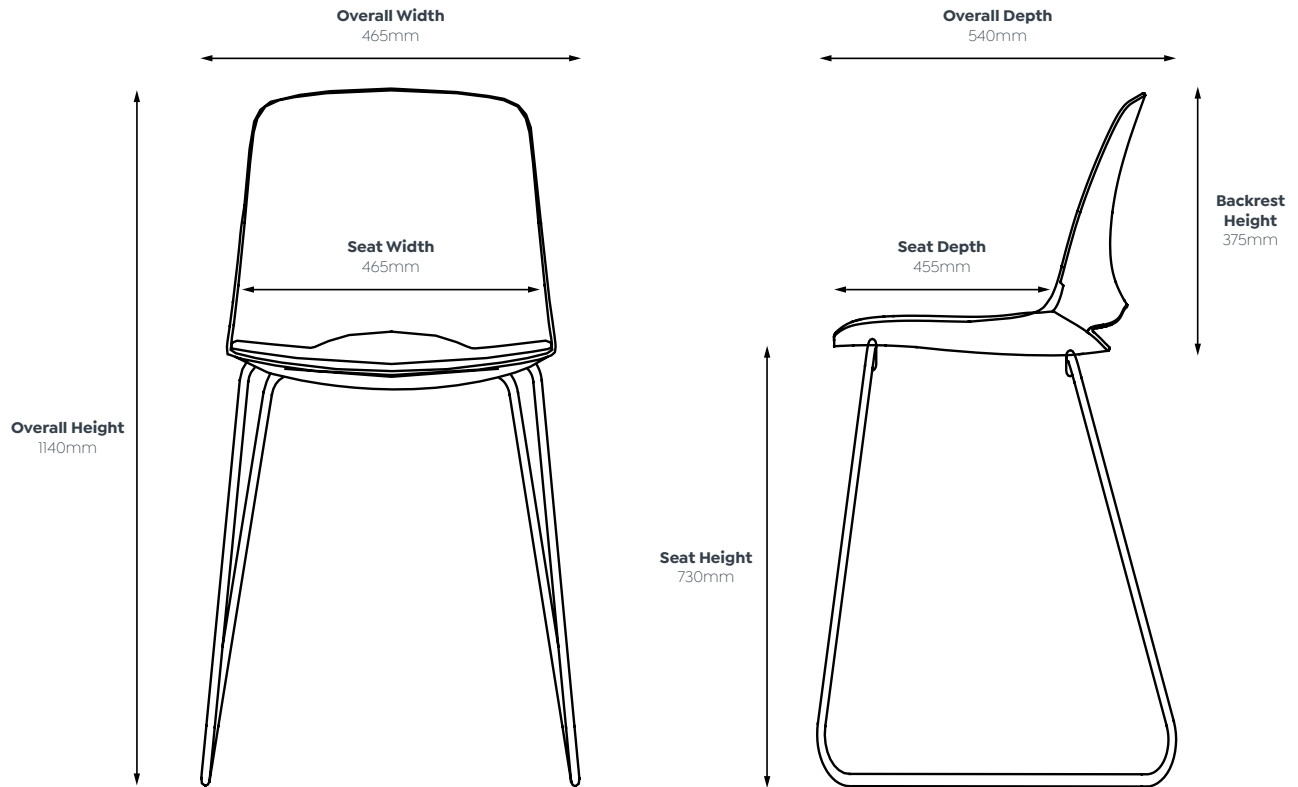

Dimension Specifications

Vista Glide

Vista Pivot

Vista Seating Range.

Dimension Specifications

Vista Rise

Vista Swivel

Vista Seating Range.

Cheat Sheet Quick Guide

Standard Features

Single moulded polypropylene shell is comfortable, robust, easy to clean and is available in a multiple choice of colours

Fast assembly time

Swivel and Pivot models come standard with premium, high resistant moulded foam and upholstered in high quality fabric with multiple colours to choose from