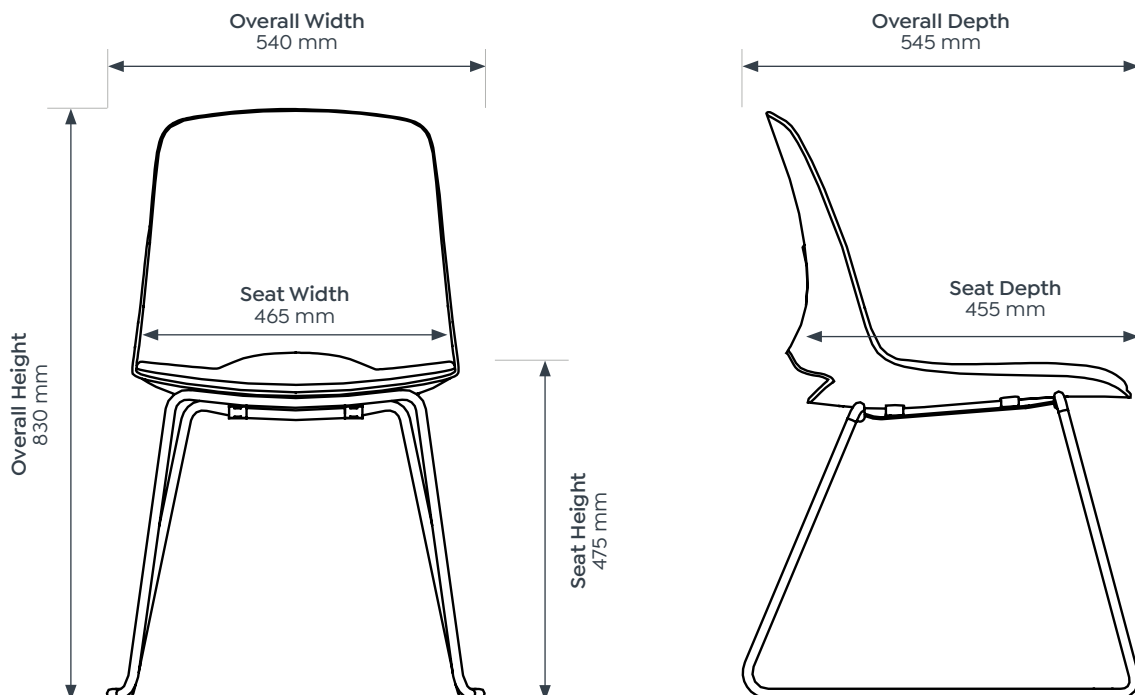

Vista Rise
Sky with
Upgraded
Upholstered Seat

	Vista Swivel	Vista Glide	Vista Pivot
Seat Height	455 - 520 mm	475 mm	475 mm
Seat Width	480 mm	465 mm	465 mm
Seat Depth	450 mm	455 mm	450 mm
Overall Width	595 mm	540 mm	540 mm
Overall Depth	520 mm	545 mm	525 mm
Overall Height	815 - 935 mm	830 mm	830 mm
Armrest Height	615 - 680 mm	-	-

	Vista Rise	Vista Tub
Seat Height	730 mm	450 mm
Seat Width	465 mm	500 mm
Seat Depth	455 mm	430 mm
Overall Width	540 mm	620 mm
Overall Depth	540 mm	560 mm
Overall Height	1140 mm	785 mm

Vista Range.

Dimensions

Vista Swivel

Vista Glide

Dimensions

Vista Pivot

Vista Rise

Dimensions

Vista Tub