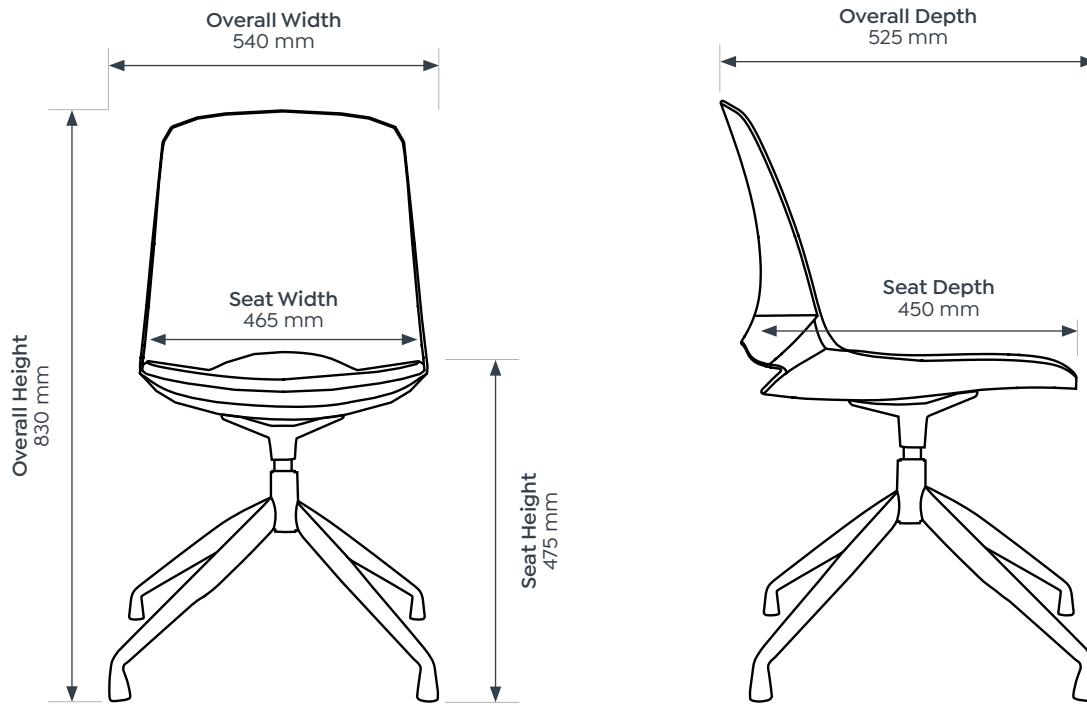

Vista Rise
Sky with
Upgraded
Upholstered Seat

	Vista Swivel	Vista Glide	Vista Pivot
Seat Height	455 - 520 mm	475 mm	475 mm
Seat Width	480 mm	465 mm	465 mm
Seat Depth	450 mm	455 mm	450 mm
Overall Width	595 mm	540 mm	540 mm
Overall Depth	520 mm	545 mm	525 mm
Overall Height	815 - 935 mm	830 mm	830 mm
Armrest Height	615 - 680 mm	-	-

	Vista Rise	Vista Tub
Seat Height	730 mm	450 mm
Seat Width	465 mm	500 mm
Seat Depth	455 mm	430 mm
Overall Width	540 mm	620 mm
Overall Depth	540 mm	560 mm
Overall Height	1140 mm	785 mm

Vista Range.

Dimensions

Vista Swivel

Vista Glide

Dimensions

Vista Pivot

Vista Rise

Dimensions

Vista Tub