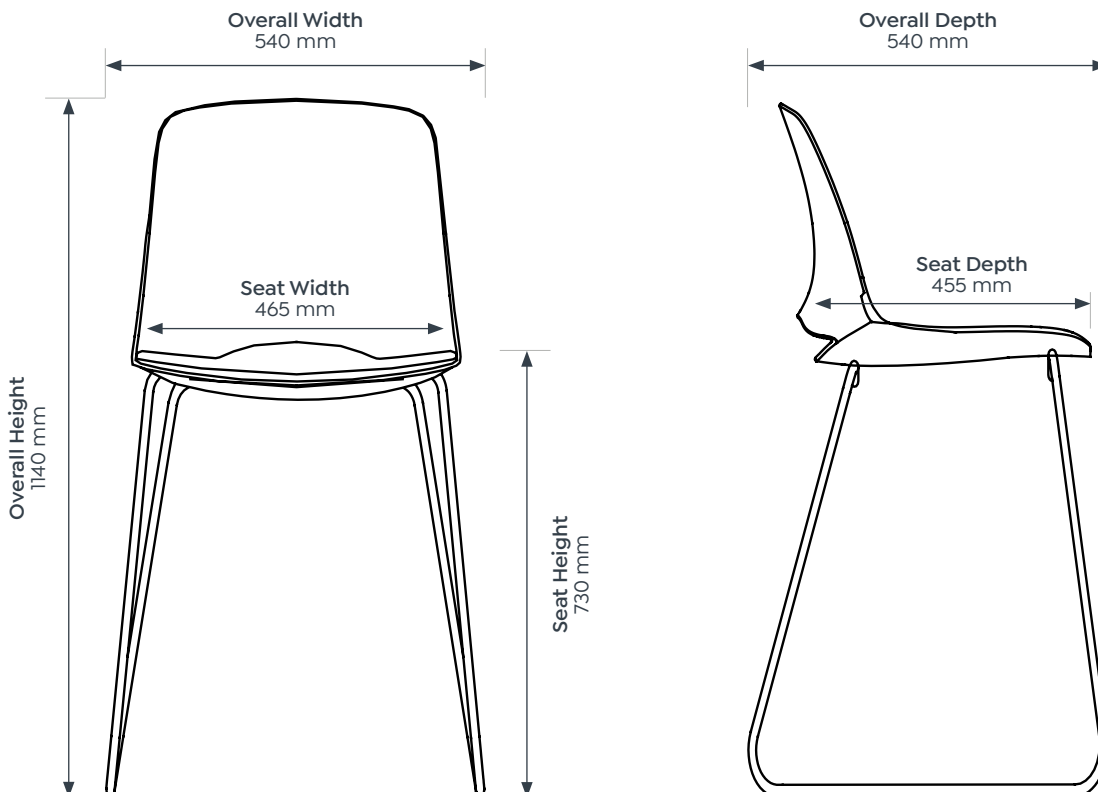

Vista Rise
Sky with
Upgraded
Upholstered Seat

	Vista Swivel	Vista Glide	Vista Pivot
Seat Height	455 - 520 mm	475 mm	475 mm
Seat Width	480 mm	465 mm	465 mm
Seat Depth	450 mm	455 mm	450 mm
Overall Width	595 mm	540 mm	540 mm
Overall Depth	520 mm	545 mm	525 mm
Overall Height	815 - 935 mm	830 mm	830 mm
Armrest Height	615 - 680 mm	-	-

	Vista Rise	Vista Tub
Seat Height	730 mm	450 mm
Seat Width	465 mm	500 mm
Seat Depth	455 mm	430 mm
Overall Width	540 mm	620 mm
Overall Depth	540 mm	560 mm
Overall Height	1140 mm	785 mm

Vista Range.

Dimensions

Vista Swivel

Vista Glide

Dimensions

Vista Pivot

Vista Rise

Dimensions

Vista Tub