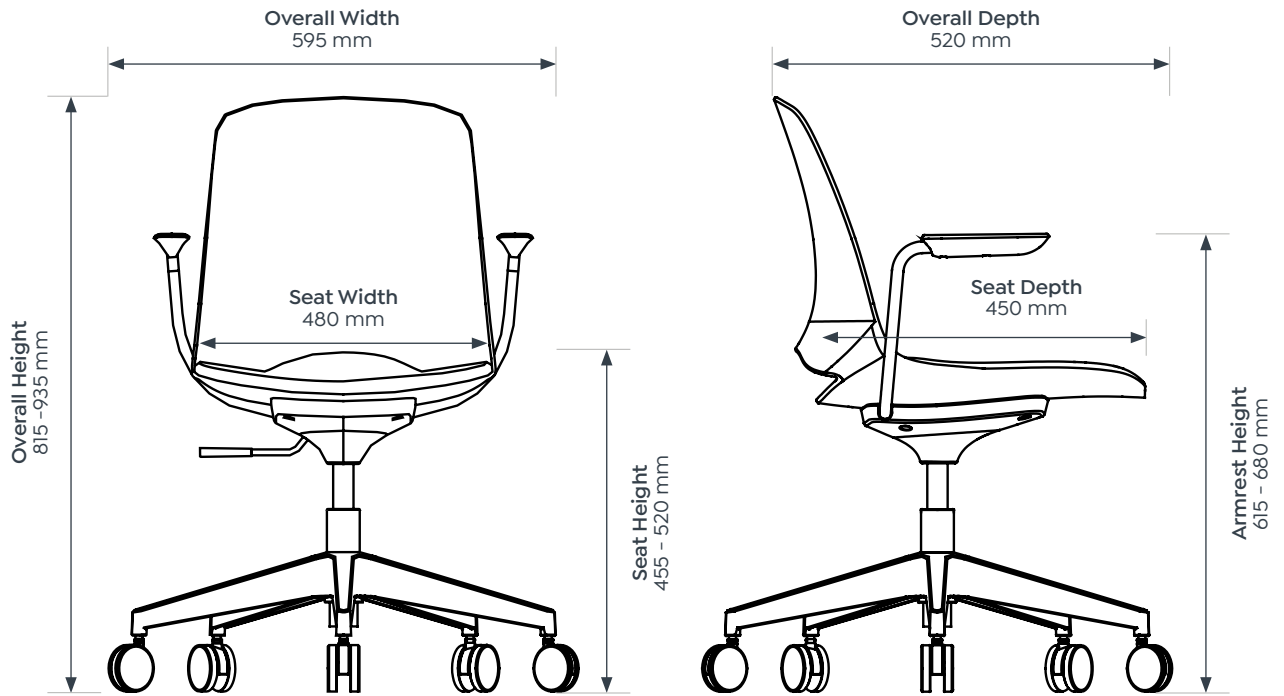

Vista Rise
Sky with
Upgraded
Upholstered Seat

	Vista Swivel	Vista Glide	Vista Pivot
Seat Height	455 - 520 mm	475 mm	475 mm
Seat Width	480 mm	465 mm	465 mm
Seat Depth	450 mm	455 mm	450 mm
Overall Width	595 mm	540 mm	540 mm
Overall Depth	520 mm	545 mm	525 mm
Overall Height	815 - 935 mm	830 mm	830 mm
Armrest Height	615 - 680 mm	-	-

	Vista Rise	Vista Tub
Seat Height	730 mm	450 mm
Seat Width	465 mm	500 mm
Seat Depth	455 mm	430 mm
Overall Width	540 mm	620 mm
Overall Depth	540 mm	560 mm
Overall Height	1140 mm	785 mm

Vista Range.

Dimensions

Vista Swivel

Vista Glide

Dimensions

Vista Pivot

Vista Rise

Dimensions

Vista Tub