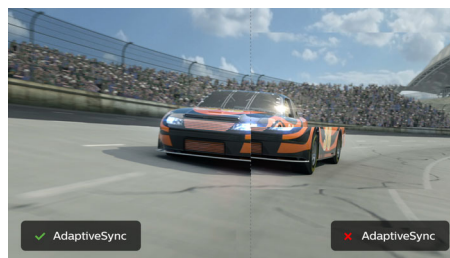

Adaptive-Sync technology

Gaming shouldn't be a choice between choppy gameplay or broken frames. Get fluid, artifact-free performance at virtually any framerate with Adaptive-Sync technology, smooth quick refresh and ultra-fast response time.