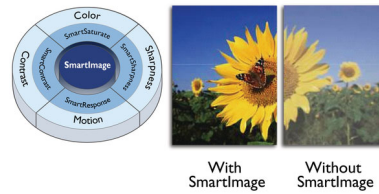

SmartImage

SmartImage is an exclusive leading edge Philips technology that analyzes the content displayed on your screen and gives you optimized display performance. This user friendly interface allows you to select various modes like Office, Photo, Movie, Game, Economy etc., to fit the application in use. Based on the selection, SmartImage dynamically optimizes the contrast, color saturation and sharpness of images and videos for ultimate display performance. The Economy mode option offers you major power savings. All in real time with the press of a single button!