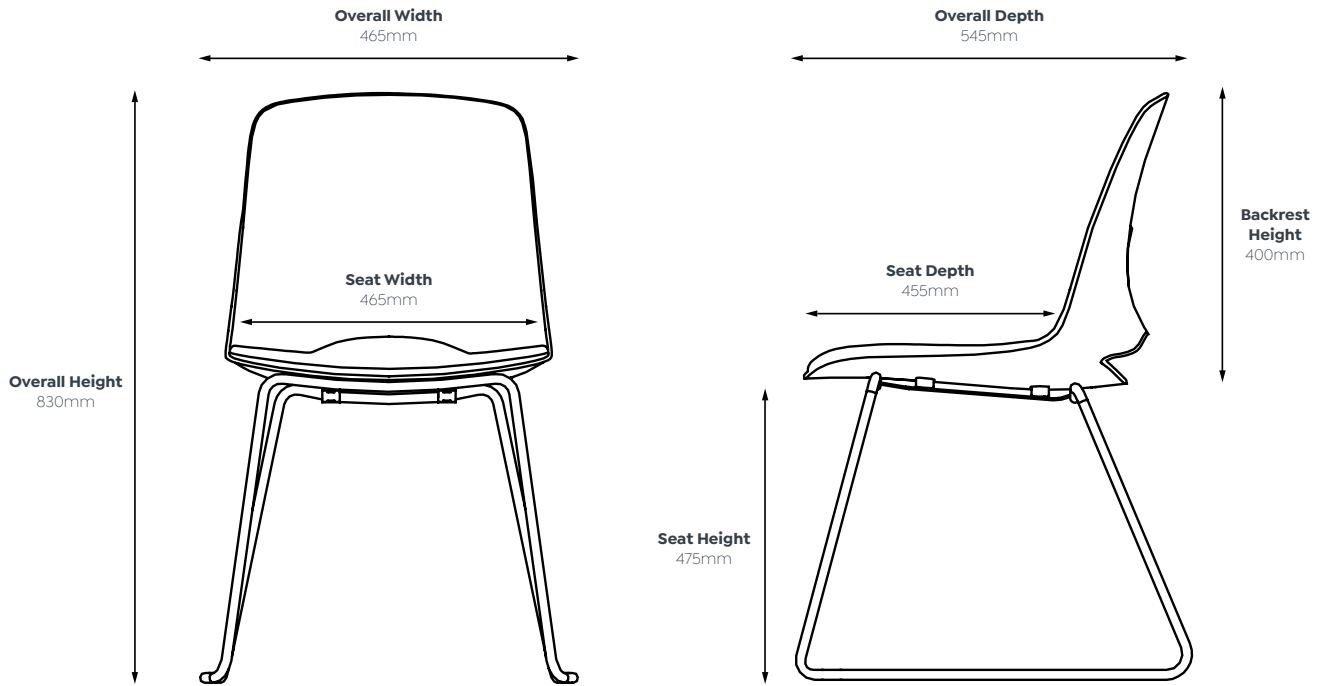

Ergonomic Armrests

Vista Swivel comes with additional padded armrests for additional comfort.

Swivel Function

360 degree swivel range so you can easily turn your life around. (Swivel & Pivot only)

Sturdy Base

Nylon 5 star base ensures 140kg weight rating for long term durability with frequent use. (Swivel only)

Heavy-Duty Castors

60mm heavy-duty nylon swivel castors for smooth motion around the office. (Swivel only)

* AFRDI on Glide only.

Vista Seating Range.

Dimension Specifications

Vista Glide

Vista Pivot

Vista Seating Range.

Dimension Specifications

Vista Rise

Vista Swivel

Vista Seating Range.

Cheat Sheet Quick Guide

Standard Features

Single moulded polypropylene shell is comfortable, robust, easy to clean and is available in a multiple choice of colours

Fast assembly time