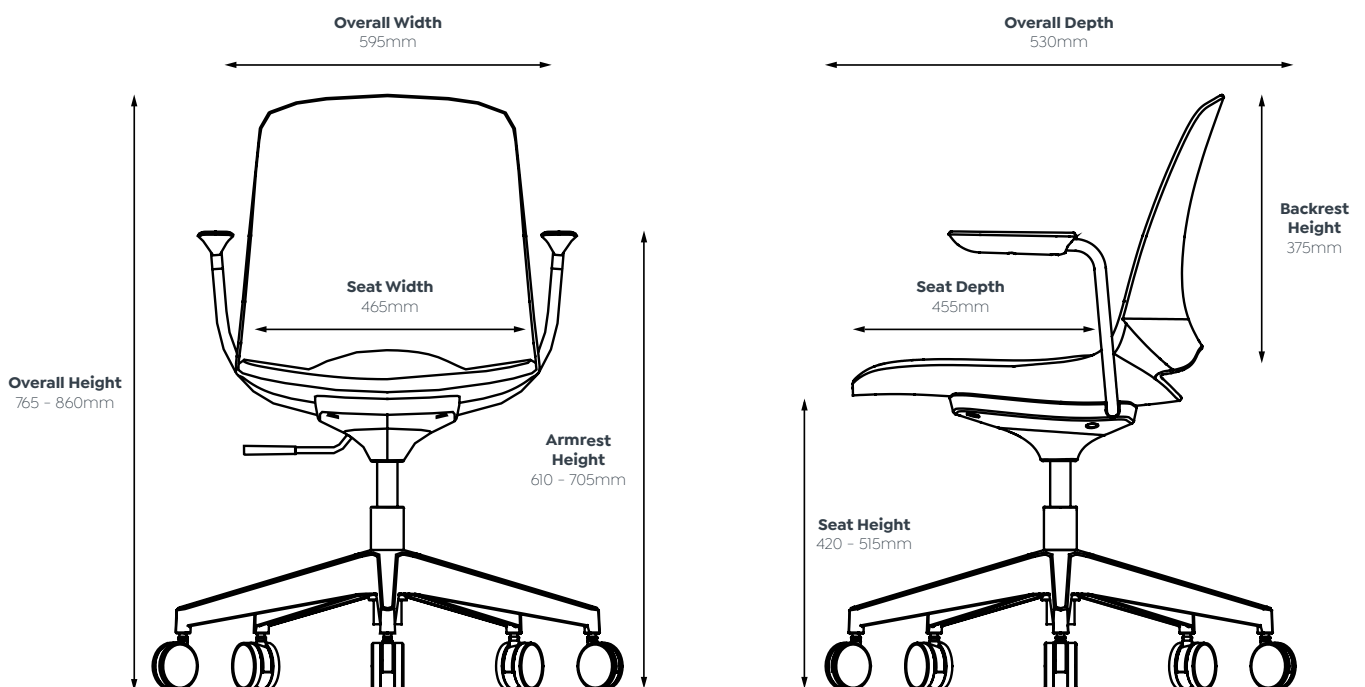

Nylon 5 star base ensures 140kg weight rating for long term durability with frequent use. (Swivel only)

Heavy-Duty Castors

60mm heavy-duty nylon swivel castors for smooth motion around the office. (Swivel only)

* AFRDI on Glide only.

Vista Seating Range.

Dimension Specifications

Vista Glide

Vista Pivot

Vista Seating Range.

Dimension Specifications

Vista Rise

Vista Swivel

Vista Seating Range.

Cheat Sheet Quick Guide

Standard Features

Single moulded polypropylene shell is comfortable, robust, easy to clean and is available in a multiple choice of colours

Fast assembly time

Available as shell only (Rise and Glide), with seat pad (all models) or fully upholstered (all models)

Frame constructed from rigid, steel that is very durable, light and easy to carry

140kg weight rating