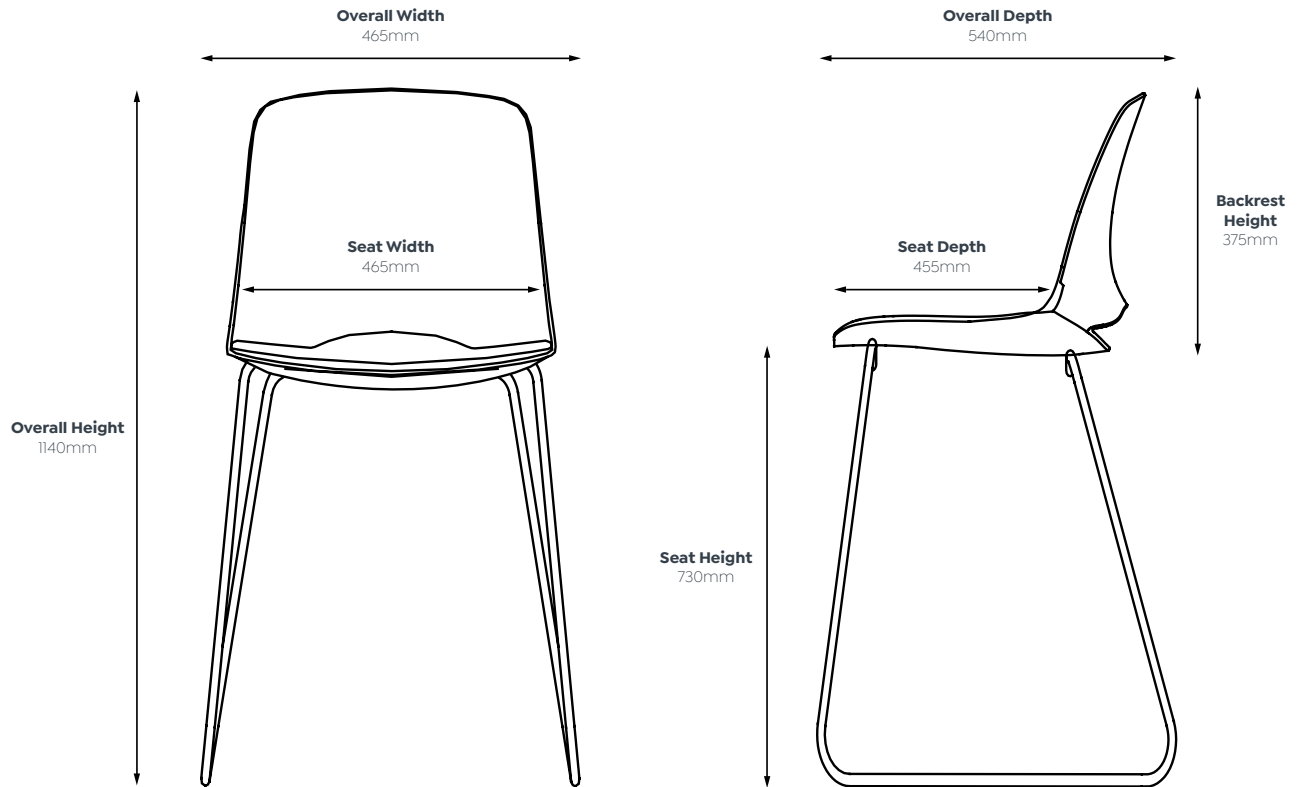

* AFRDI on Glide only.

Vista Seating Range.

Dimension Specifications

Vista Glide

Vista Pivot

Vista Seating Range.

Dimension Specifications

Vista Rise

Vista Swivel

Vista Seating Range.

Cheat Sheet Quick Guide

Standard Features

Single moulded polypropylene shell is comfortable, robust, easy to clean and is available in a multiple choice of colours

Fast assembly time