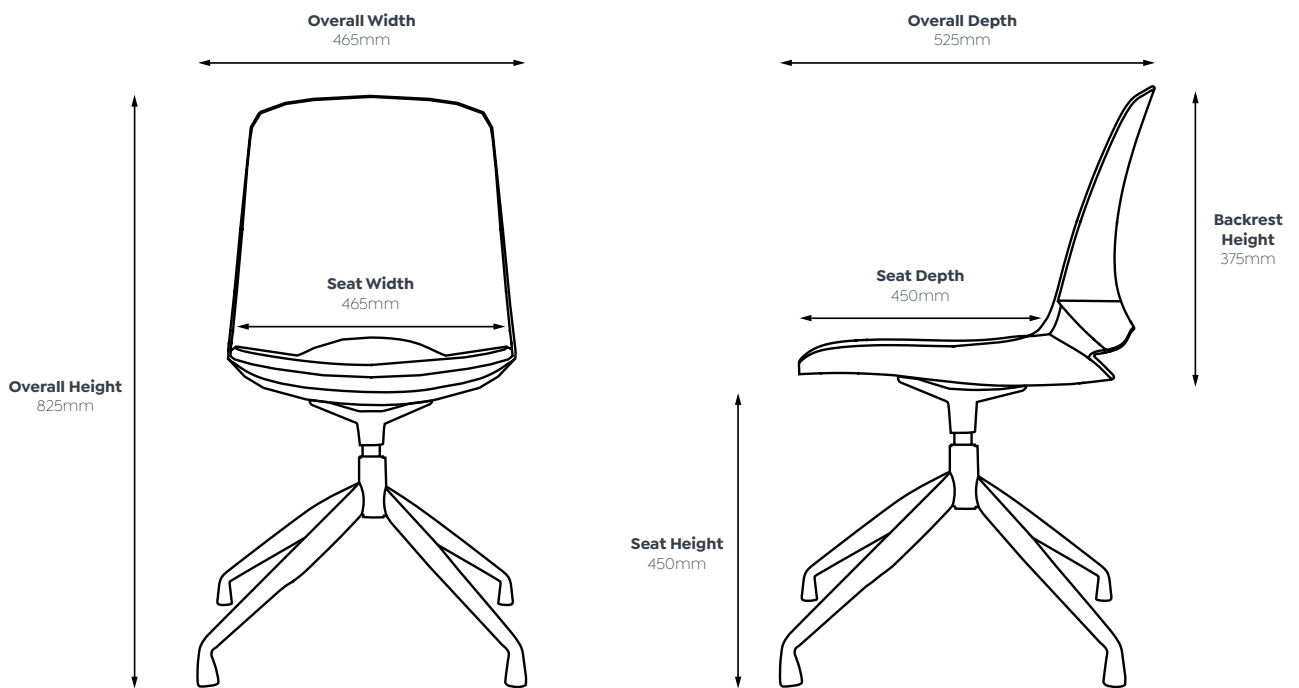

* AFRDI on Glide only.

Vista Seating Range.

Dimension Specifications

Vista Glide

Vista Pivot

Vista Seating Range.

Dimension Specifications

Vista Rise

Vista Swivel

Vista Seating Range.

Cheat Sheet Quick Guide

Standard Features

Single moulded polypropylene shell is comfortable, robust, easy to clean and is available in a multiple choice of colours

Fast assembly time

Available as shell only (Rise and Glide), with seat pad (all models) or fully upholstered (all models)

Frame constructed from rigid, steel that is very durable, light and easy to carry

140kg weight rating