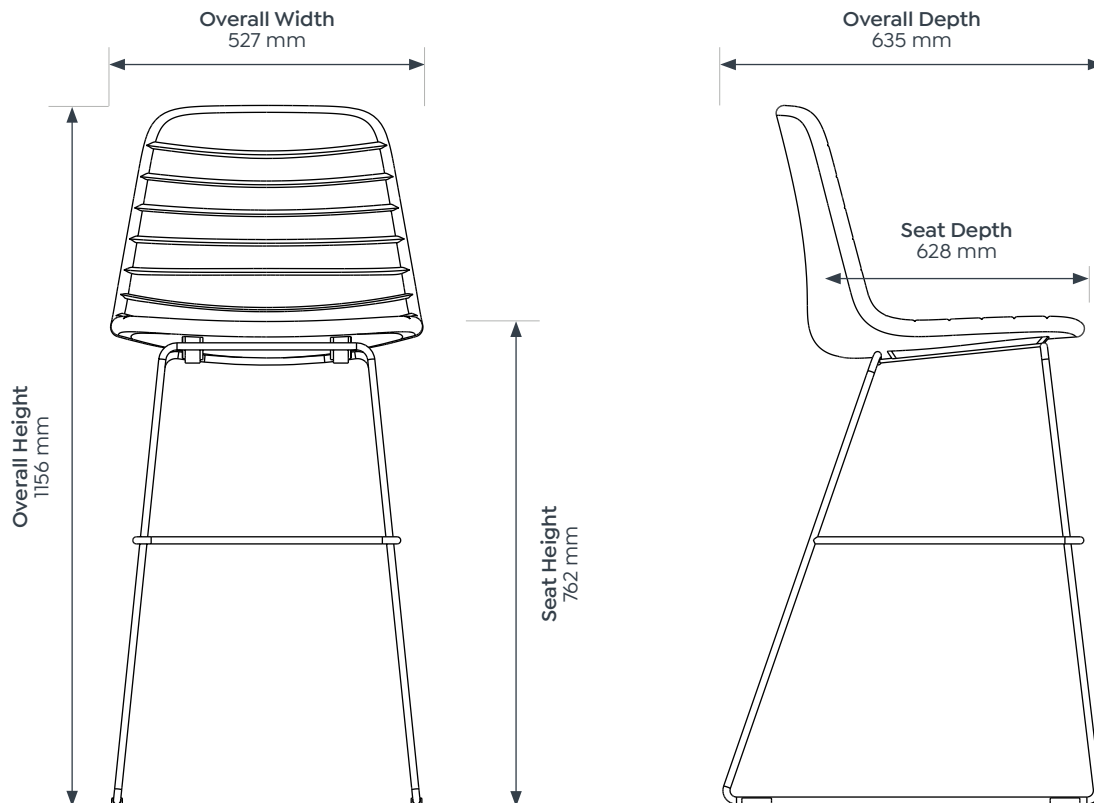

Seat H	450 mm
Seat W	570 mm
Seat D	530 mm
Overall W	570 mm
Overall D	530 mm
Overall H	840 mm

Sofia Gas Lift

Seat H	455 - 520 mm
Seat W	520 mm
Seat D	430 mm
Overall W	570 mm
Overall D	500 mm
Overall H	845 - 910 mm

Sofia Stool

Seat H	762 mm
Seat W	527 mm
Seat D	628 mm
Overall W	527 mm
Overall D	635 mm
Overall H	1156 mm

Sofia Gas Lift with Tilt

Seat H	455 - 520 mm
Seat W	520 mm
Seat D	430 mm
Overall W	570 mm
Overall D	500 mm
Overall H	845 - 910 mm

Sofia Range.

Dimensions

Sofia Gas Lift

Sofia Stool

Dimensions

Sofia Sled

Sofia Gas Lift with Tilt