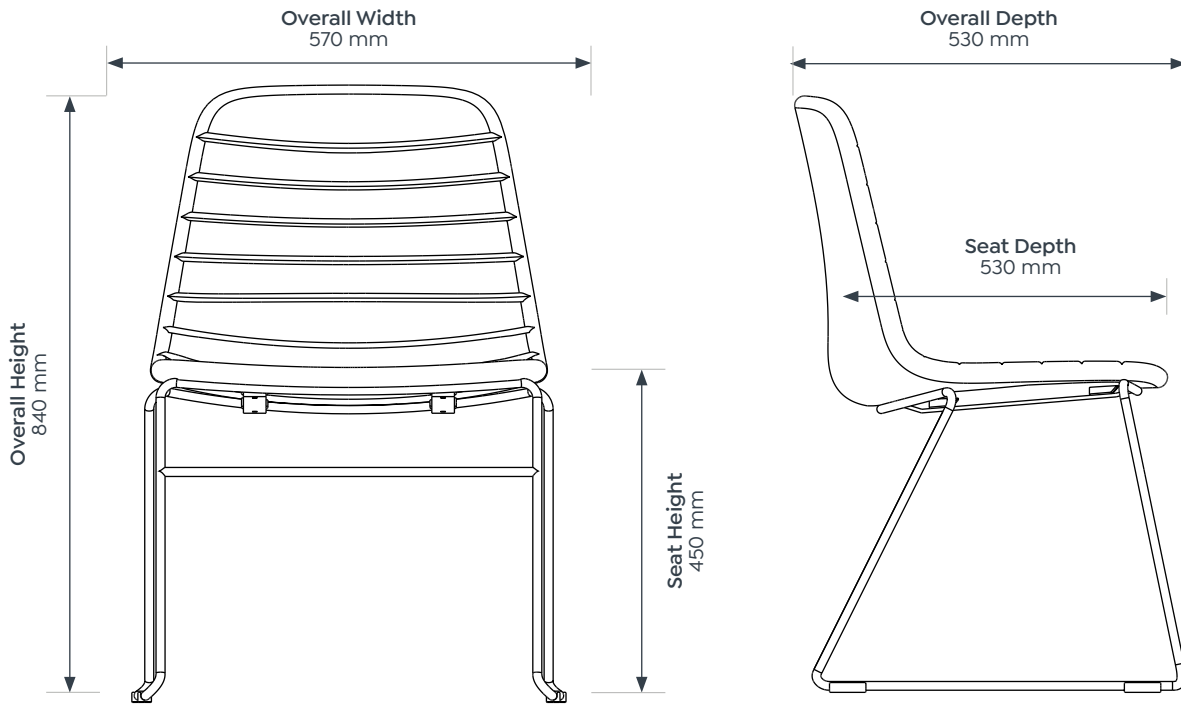

Seat H	450 mm
Seat W	570 mm
Seat D	530 mm
Overall W	570 mm
Overall D	530 mm
Overall H	840 mm

Sofia Gas Lift

Seat H	455 - 520 mm
Seat W	520 mm
Seat D	430 mm
Overall W	570 mm
Overall D	500 mm
Overall H	845 - 910 mm

Sofia Stool

Seat H	762 mm
Seat W	527 mm
Seat D	628 mm
Overall W	527 mm
Overall D	635 mm
Overall H	1156 mm

Sofia Gas Lift with Tilt

Seat H	455 - 520 mm
Seat W	520 mm
Seat D	430 mm
Overall W	570 mm
Overall D	500 mm
Overall H	845 - 910 mm

Sofia Range.

Dimensions

Sofia Gas Lift

Sofia Stool

Dimensions

Sofia Sled

Sofia Gas Lift with Tilt