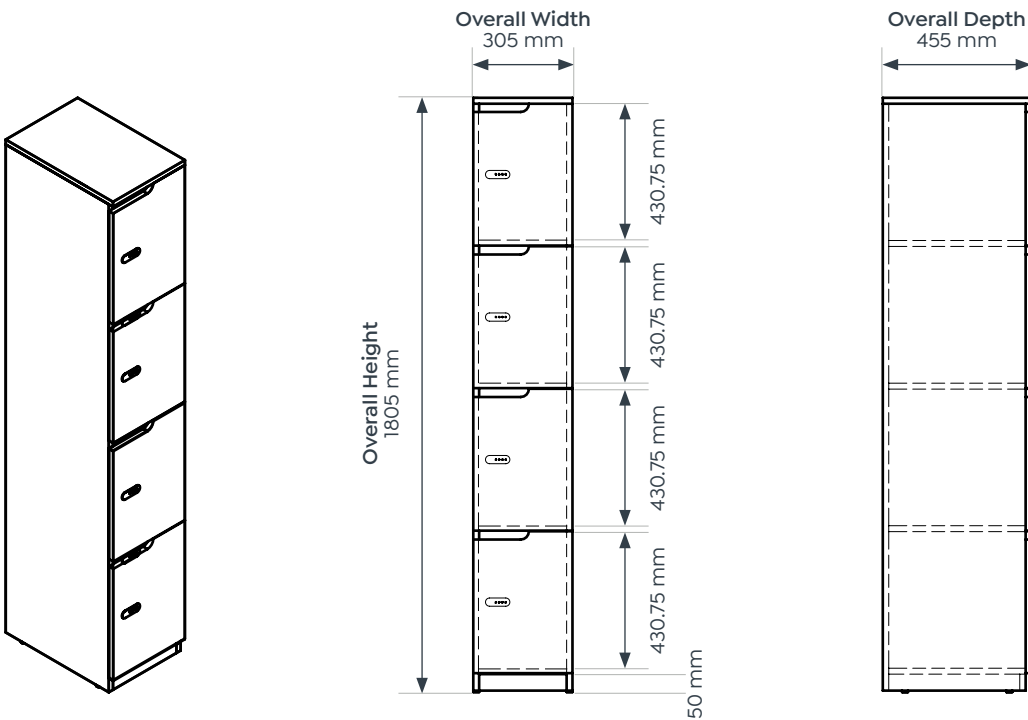

Large Planter

Small Planter

Dimensions

Lockers

Overall Width	305 mm
Overall Depth	455 mm
Overall Height	1805 mm

Planters

	Small	Large
Overall Width	610 mm	915 mm
Overall Depth	455 mm	455 mm
Overall Height	200 mm	200 mm

Knox Locker Range.

Dimensions

Knox Single Door Locker

Knox 2 Door Locker

Dimensions

Knox 3 Door Locker

Knox 4 Door Locker

Dimensions