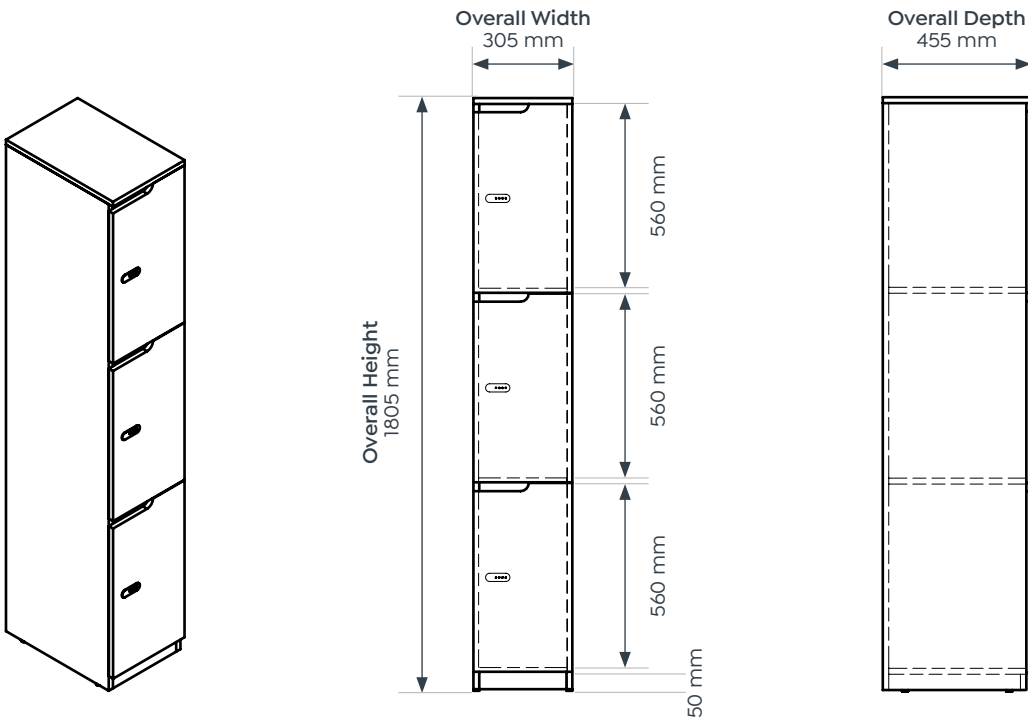

Large Planter

Small Planter

Dimensions

Lockers

Overall Width	305 mm
Overall Depth	455 mm
Overall Height	1805 mm

Planters

	Small	Large
Overall Width	610 mm	915 mm
Overall Depth	455 mm	455 mm
Overall Height	200 mm	200 mm

Knox Locker Range.

Dimensions

Knox Single Door Locker

Knox 2 Door Locker

Dimensions

Knox 3 Door Locker

Knox 4 Door Locker

Dimensions