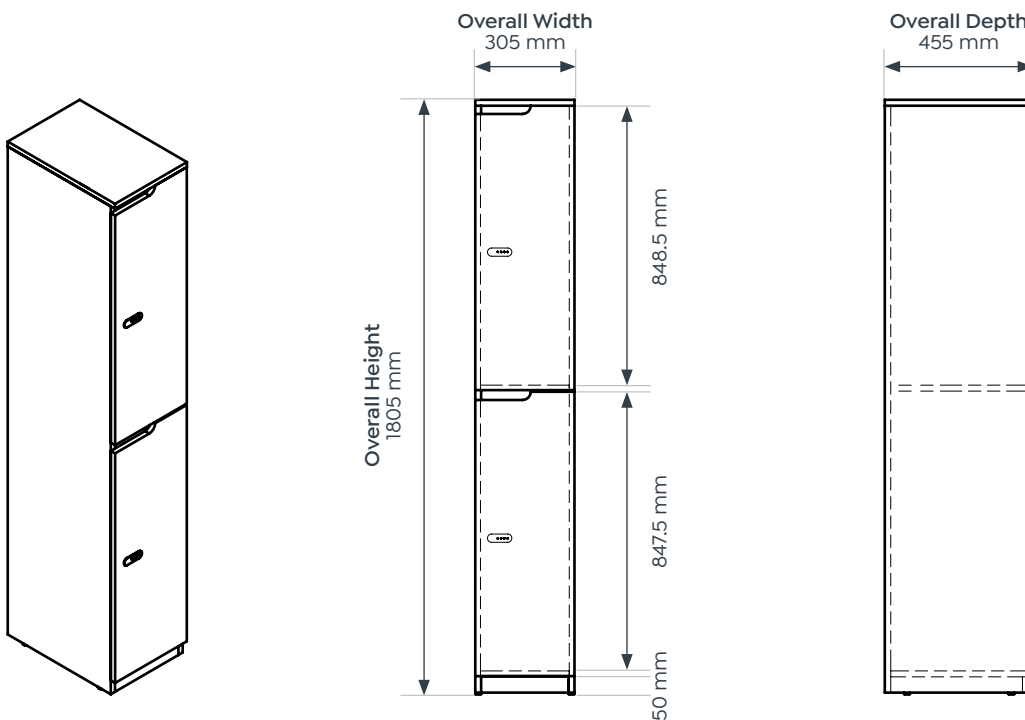

Large Planter

Small Planter

Dimensions

Lockers

Overall Width	305 mm
Overall Depth	455 mm
Overall Height	1805 mm

Planters

	Small	Large
Overall Width	610 mm	915 mm
Overall Depth	455 mm	455 mm
Overall Height	200 mm	200 mm

Knox Locker Range.

Dimensions

Knox Single Door Locker

Knox 2 Door Locker

Dimensions

Knox 3 Door Locker

Knox 4 Door Locker

Dimensions